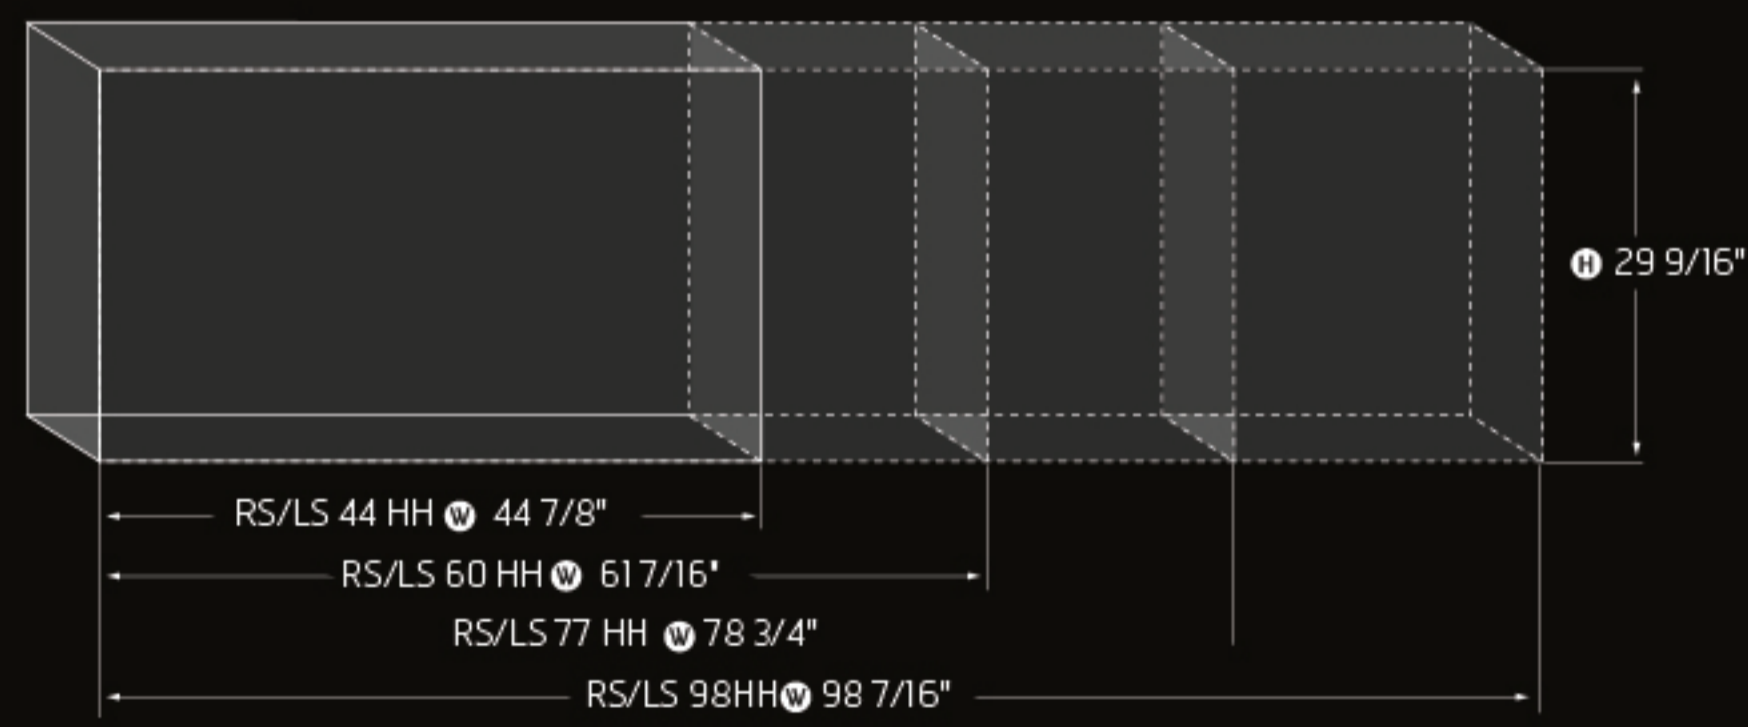

# THE CORNER LINE VIEWING AREA DIMENSIONS

**ORTAL®**  
THE CORNER LINE

💡 All H (High Glass) models are supplied with internal lighting

Wide or narrow, cozy or imposing, Ortal's left-side or right-side natural gas corner fireplace collection is an ideal and flexible architectural solution that brings focus to any space.