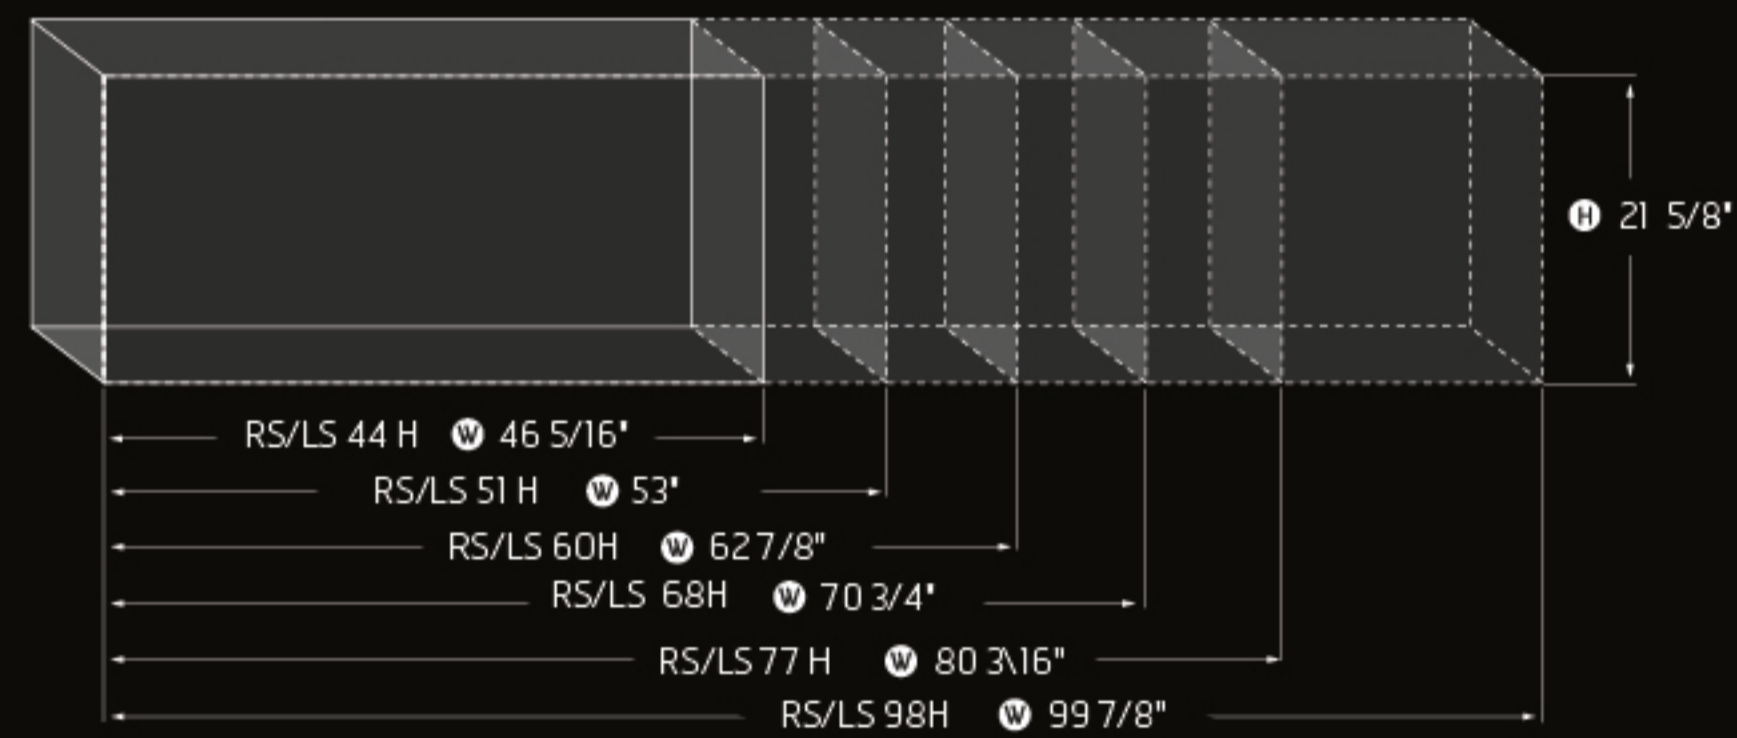

# THE CORNER LINE VIEWING AREA DIMENSIONS

**ORTAL®**  
THE CORNER LINE

💡 All H (High Glass) models are supplied with internal lighting

Wide or narrow, cozy or imposing, Ortal's left-side or right-side natural gas corner fireplace collection is an ideal and flexible architectural solution that brings focus to any space.