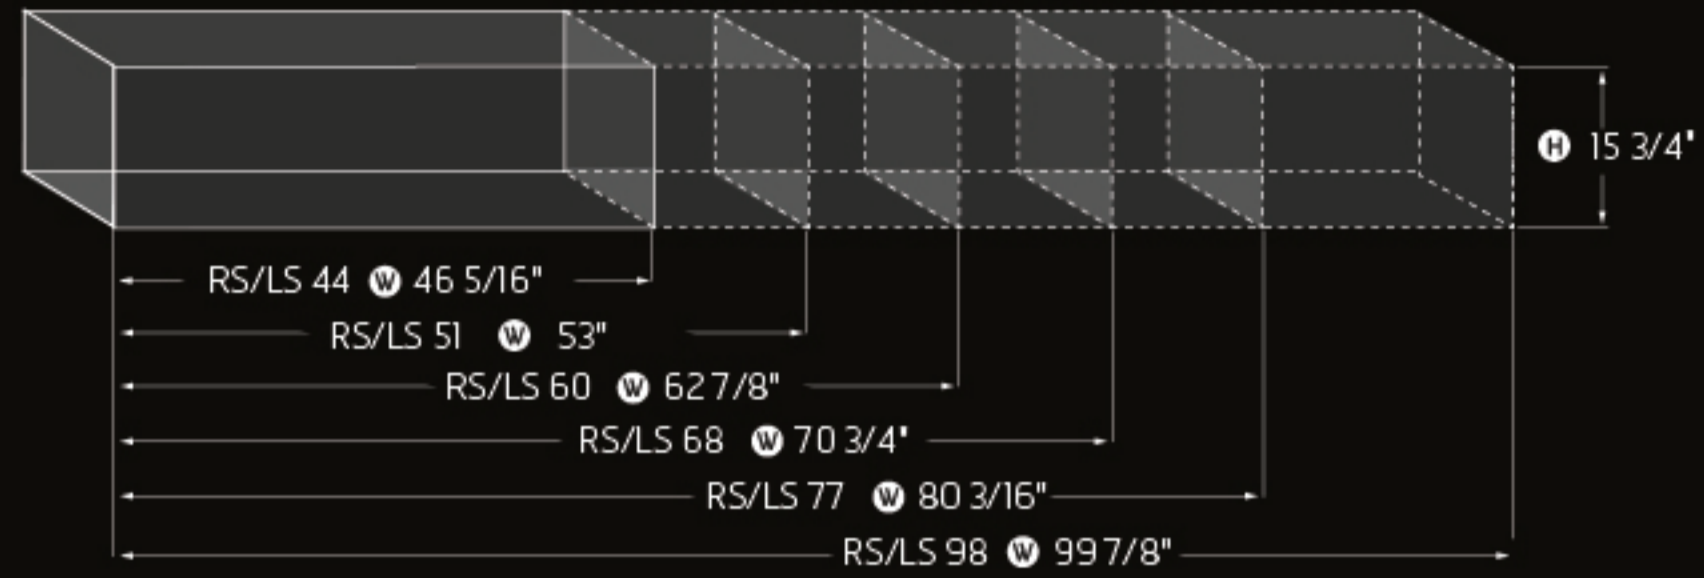

# THE CORNER LINE VIEWING AREA DIMENSIONS

**ORTAL®**  
THE CORNER LINE

💡 All H (High Glass) models are supplied with internal lighting

Wide or narrow, cozy or imposing, Ortal's left-side or right-side natural gas corner fireplace collection is an ideal and flexible architectural solution that brings focus to any space.