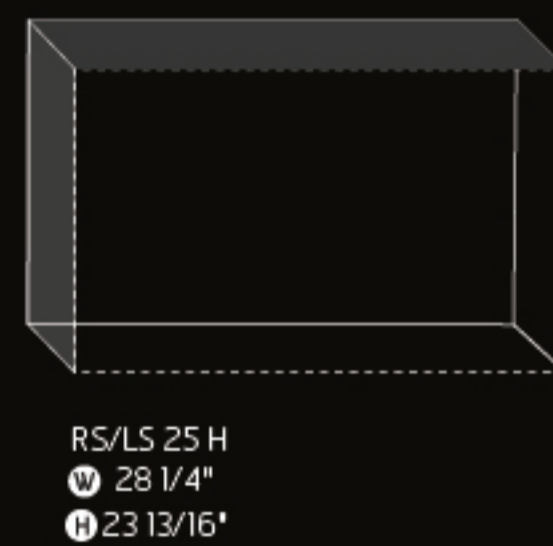

# THE CORNER LINE VIEWING AREA DIMENSIONS

**ORTAL®**  
THE CORNER LINE

💡 All H (High Glass) models are supplied with internal lighting

Wide or narrow, cozy or imposing, Ortal's left-side or right-side natural gas corner fireplace collection is an ideal and flexible architectural solution that brings focus to any space.