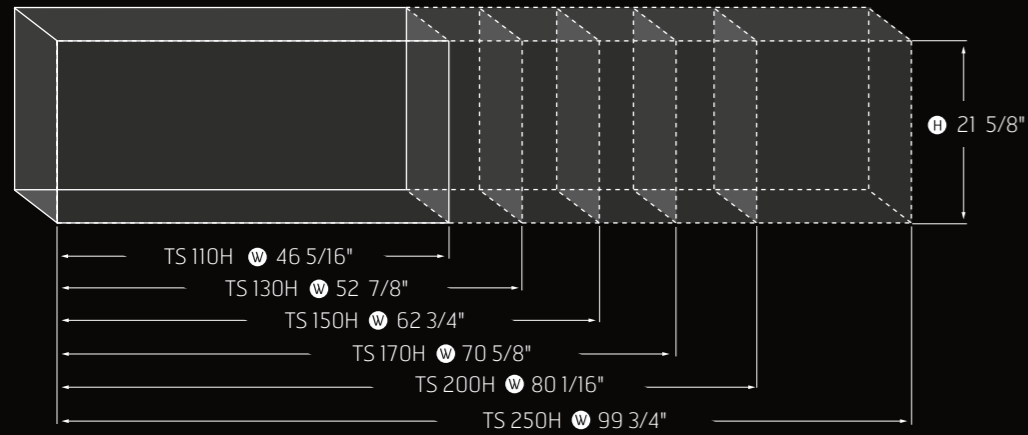

THREE SIDED 150
UTAH

THREE SIDED COLLECTION

Viewing area dimensions

THREE SIDED 200
 DOUBLE GLASS
 Israel

All H & HH (High Glass) models
 are supplied with internal lighting

THREE SIDED 170
DOUBLE GLASS
Seattle