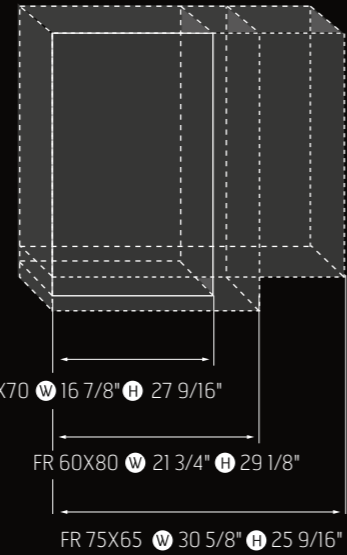

FRONT 110H
SCREEN
California

FRONT COLLECTION

Viewing area dimensions

FRONT 130
New York

💡 All H & HH (High Glass) models are supplied with internal lighting

FRONT 75X65
San Francisco

FRONT FACING 170
DOUBLE GLASS