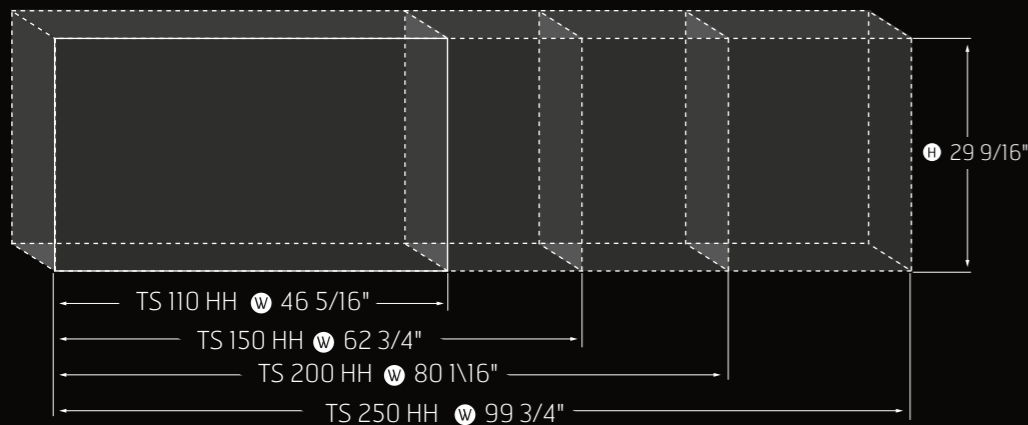

THREE SIDED 150
UTAH

THREE SIDED COLLECTION

Viewing area dimensions

THREE SIDED 200
 DOUBLE GLASS
 Israel

All H & HH (High Glass) models
 are supplied with internal lighting

THREE SIDED 170
DOUBLE GLASS
Seattle