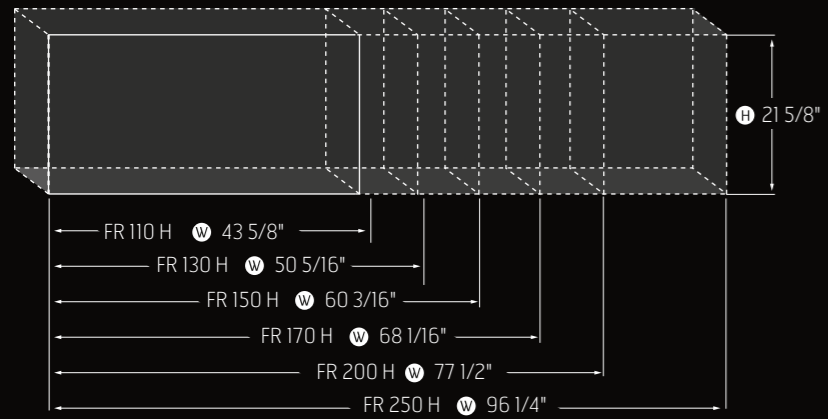

FRONT 110H
SCREEN
California

FRONT COLLECTION

Viewing area dimensions

FRONT 130
New York

💡 All H & HH (High Glass) models are supplied with internal lighting

FRONT 75X65
San Francisco

FRONT FACING 170
DOUBLE GLASS