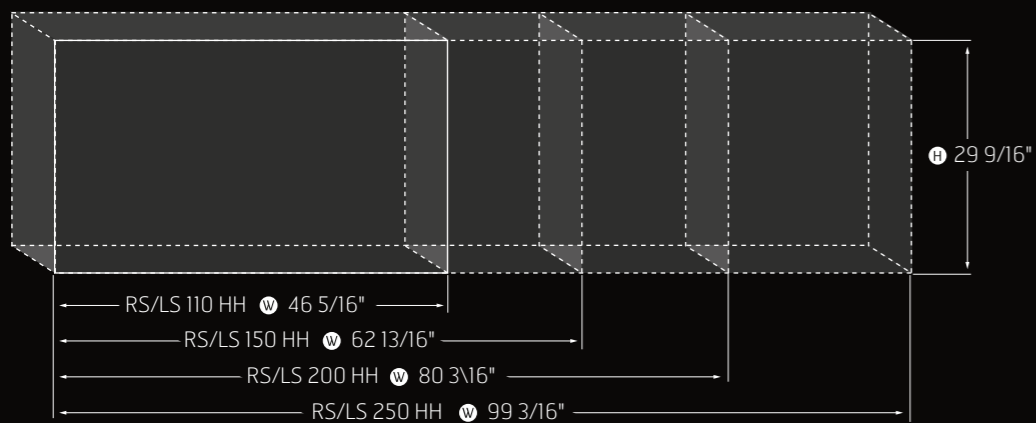

CORNER COLLECTION

Viewing area dimensions