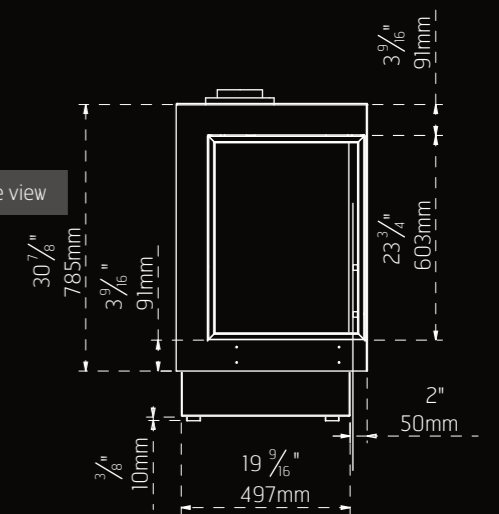

Side view

Wilderness Stand Alone 25H TS

Front view

Side view

THE STAND ALONE

Product drawings

Stand Alone 40 TS

THE STAND ALONE