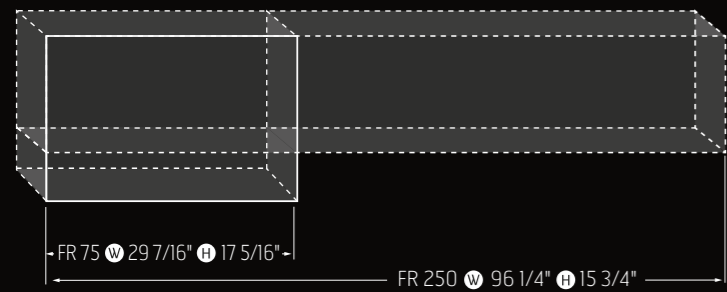

FRONT 110H
SCREEN
California

FRONT COLLECTION

Viewing area dimensions

FRONT 130
New York

💡 All H & HH (High Glass) models are supplied with internal lighting

FRONT 75X65
San Francisco

FRONT FACING 170
DOUBLE GLASS