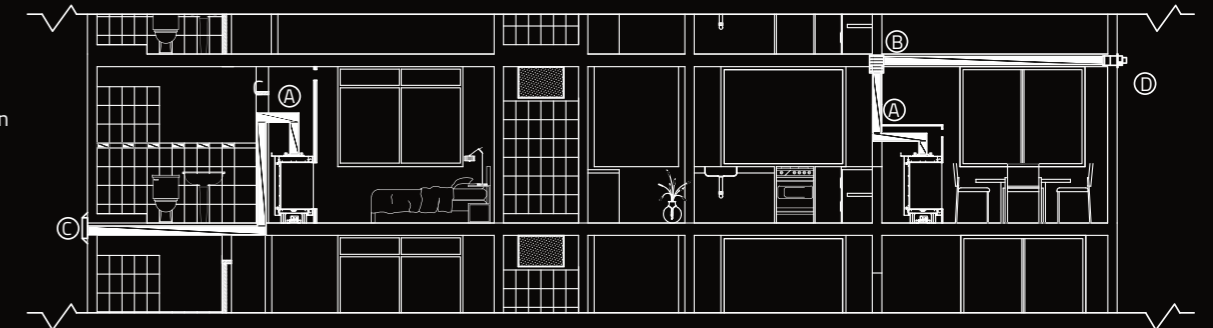

THE POWER VENT SYSTEM

Ortal's Power Vent System creates a mechanical draw on the fireplace exhaust, making longer vertical and horizontal venting pathways possible. This means the fireplace is no longer dependent upon conventional venting pathways and can be installed more flexibly at varied locations in the building. It is one of the industry's most sophisticated technologies.

THE FLEXIBILITY OF THE ORTAL POWER VENT