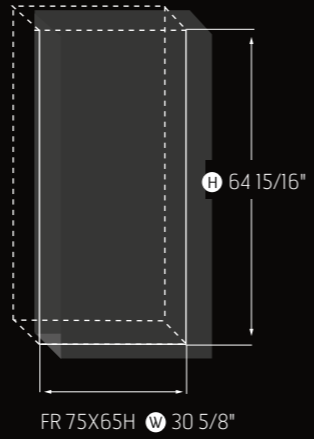

FRONT 110H
SCREEN
California

FRONT COLLECTION

Viewing area dimensions

FRONT 130
New York

💡 All H & HH (High Glass) models are supplied with internal lighting

FRONT 75X65
San Francisco

FRONT FACING 170
DOUBLE GLASS