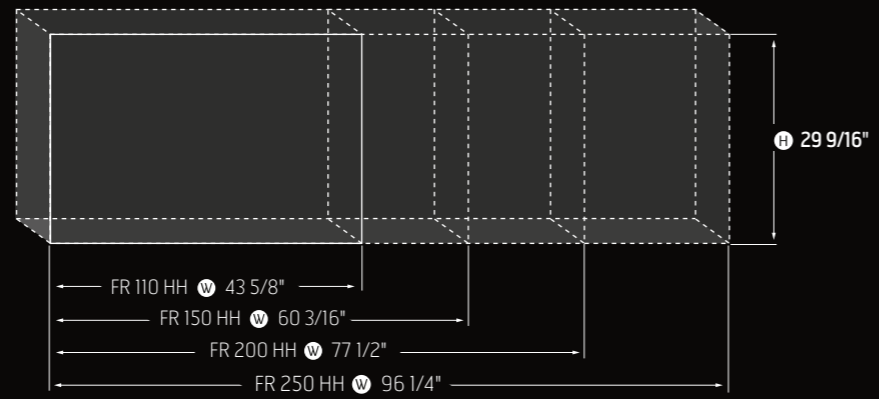

FRONT 110H
SCREEN
California

FRONT COLLECTION

Viewing area dimensions

FRONT 130
New York

💡 All H & HH (High Glass) models are supplied with internal lighting

FRONT 75X65
San Francisco

FRONT FACING 170
DOUBLE GLASS