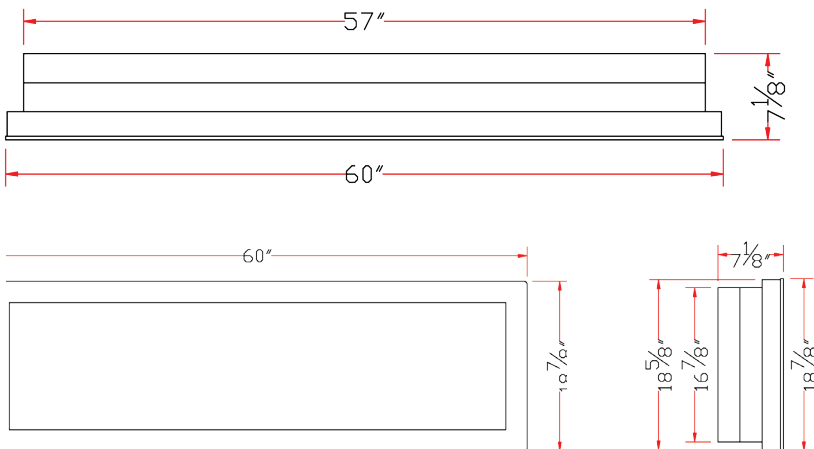

MODERN  FLAMES

NOVA INDOOR/OUTDOOR SERIES
RECESSED ELECTRIC FIREPLACE

NOVA INDOOR/OUTDOOR ELECTRIC FIREPLACE

The NOVA Recesses Electric Fireplace follows the long lineage of industry changing electric fireplaces. This is the first Outdoor Rated Electric Fireplace available in the market. The fully enclosed electric fireplace construction is built and designed to accommodate any environmental occurrence such as rain and other costal factors. The Nova is 120 V non-heat model that has an optional upgraded 3000W 220 V Outdoor Heater adaptor. Both the heater and the fireplace operate with a wall switch. The Nova creates a perfect ambience for any moonlight setting.

STANDARD FEATURES

- Recessed Mounted Installation
- Weather Proof Constructions
- 2 1/4" Metal Trim Surround
- Realistic Natural Flame Appearance
- Standard Coal Bed Media
 - Upgrade Driftwood Log Set
- Low Energy LED Flame Technology
- 120 Volt Non Heat Model
- Optional 3000 W 220 V Heater
- Operates on Wall Switch

OPTIONAL HEATER

60 NOVA	
Volts	AC 120V
Amps	1.5 Amps
Watts	60 W
Lamps	LED
Rotor Motor	DC 12V
Box Size	63" x 8 1/2" x 21"
Box Weight	75 lbs