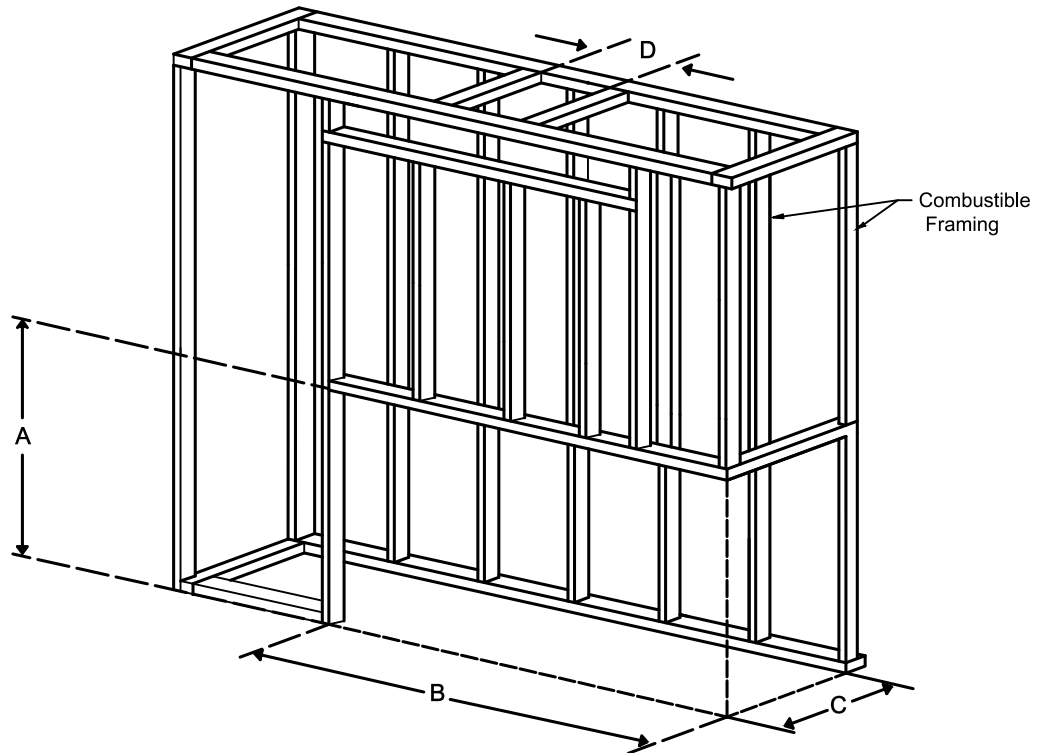

Framing Information: 98HH Corner (RS/LS) (Double Glass)

Framing Dimensions

Model	A	B	C	D
98HH RS/LS	49 1/2"	104 1/2"	21 5/8"	Refer to Vent Manufacturer's Firestop Dimensions

Note: 1. Drawings are not to Scale  
 2. All dimensions in inches  
 3. No weight can be transferred to the fireplace. ALL FRAMING MUST BE SELF-SUPPORTED.

# Framing Information: 98HH Corner (RS/LS) (Double Glass)

## Framing Details

Nailing flanges fold up and connect to the framing.  
 ALL FRAMING MUST BE SELF-SUPPORTED.  
 The fireplace must not bear any weight.

The valve can be moved 36" from the center of the fireplace in any direction.

## Framing Information: 98HH Corner (RS/LS) (Double Glass)