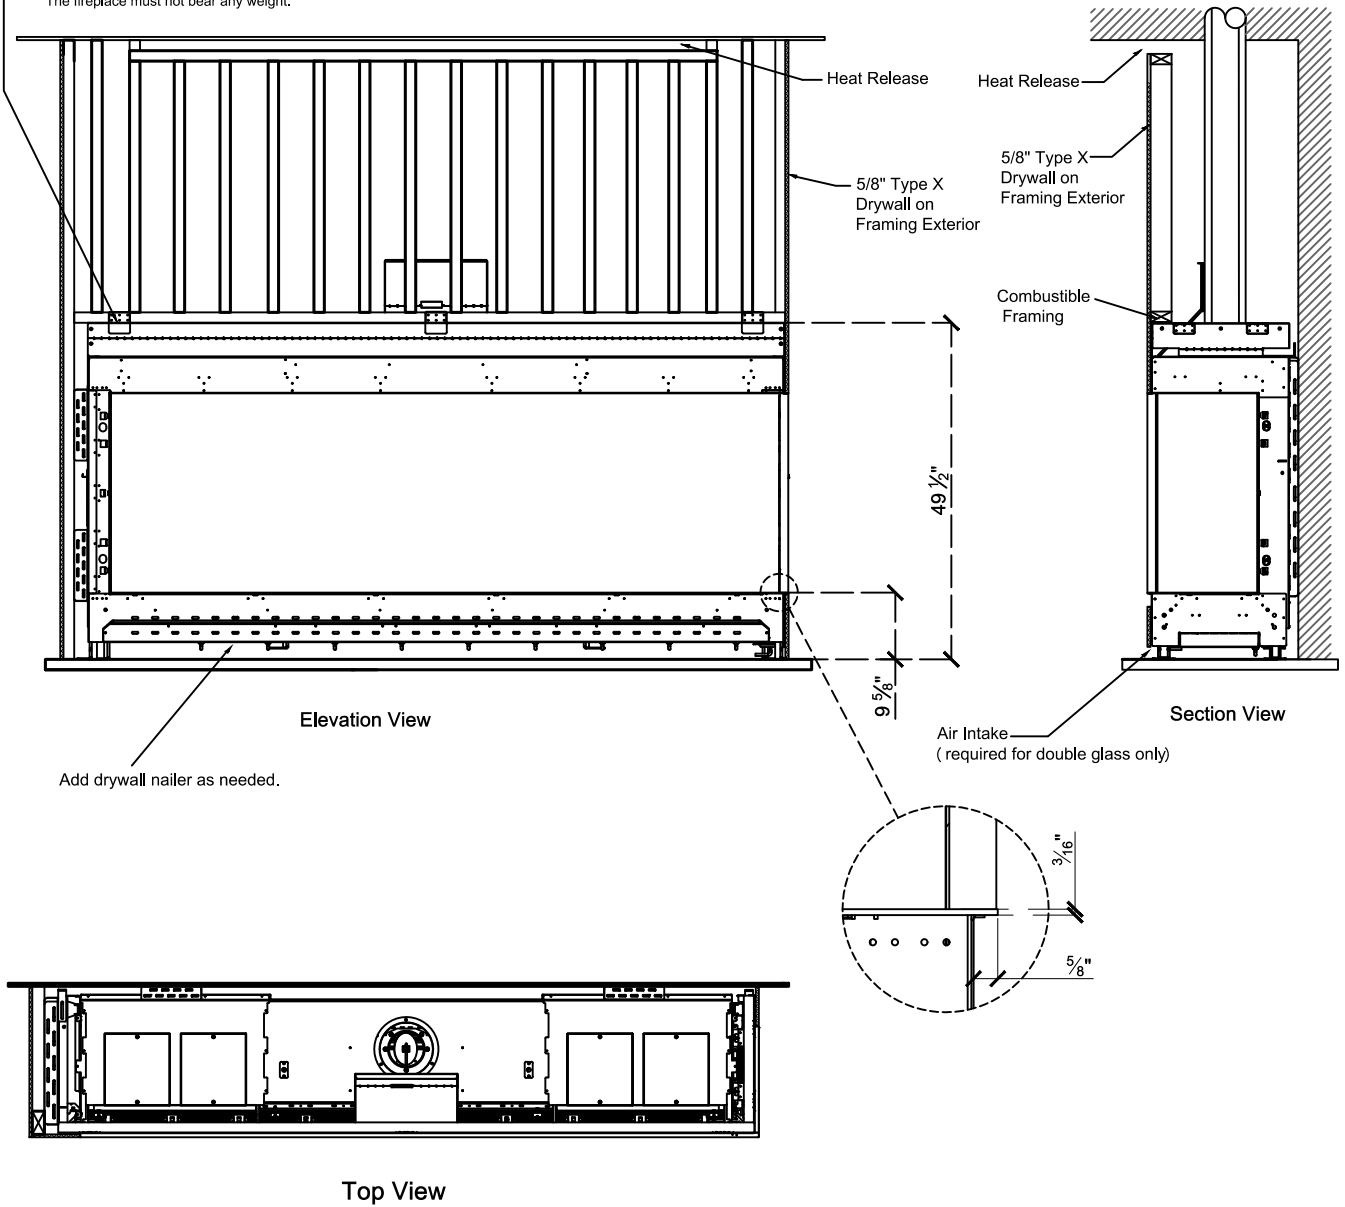

Framing Information: 98HH Corner (RS/LS) (Double Glass)

Framing Dimensions

Model	A	B	C	D
98HH RS/LS	49 1/2"	104 1/2"	21 5/8"	Refer to Vent Manufacturer's Firestop Dimensions

Note: 1. Drawings are not to Scale  
 2. All dimensions in inches  
 3. No weight can be transferred to the fireplace. ALL FRAMING MUST BE SELF-SUPPORTED.

# Framing Information: 98HH Corner (RS/LS) (Double Glass)

## Framing Details

Nailing flanges fold up and connect to the framing.  
 ALL FRAMING MUST BE SELF-SUPPORTED.  
 The fireplace must not bear any weight.

The valve can be moved 36" from the center of the fireplace in any direction.

### Fireplace Dimensions

Model	(H) Height	(W) Width	(D) Depth	C1	C2	C3	Viewing Area	
							Front	Side
98HH RS/LS	49 1/2"	104 1/2"	21 5/8"	7 7/8"	51 1/4"	12 5/16"	98 5/16" W X 29 1/2" H	14 13/16" W X 29 1/2" H