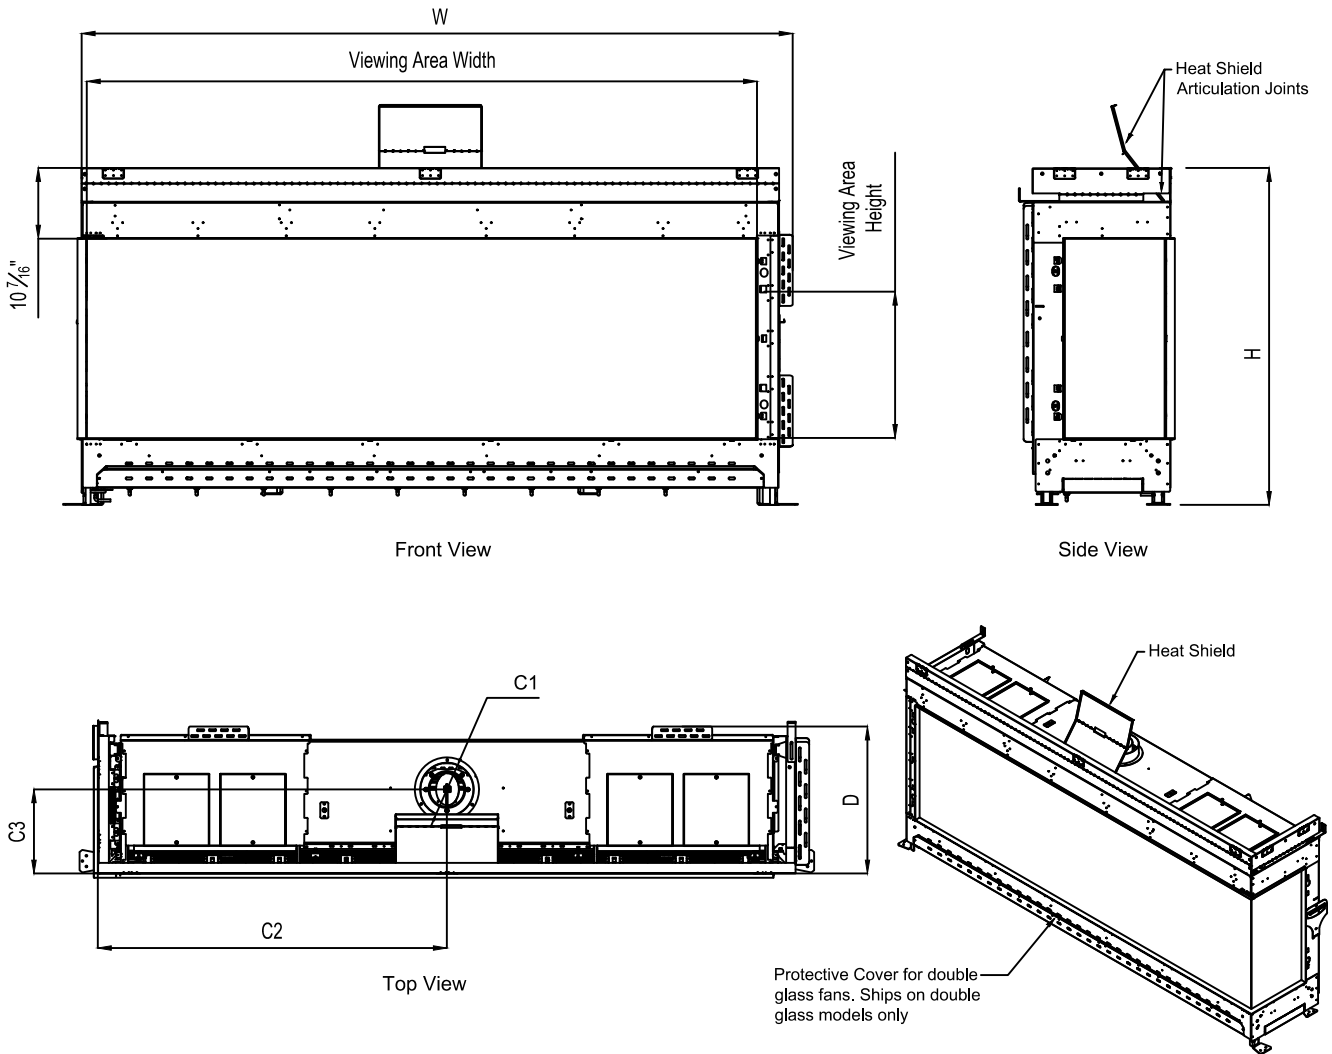

Framing Information: 98HH Corner (RS/LS) (Double Glass)

Framing Dimensions

Model	A	B	C	D
98HH RS/LS	49 1/2"	104 1/2"	21 5/8"	Refer to Vent Manufacturer's Firestop Dimensions

Note: 1. Drawings are not to Scale  
 2. All dimensions in inches  
 3. No weight can be transferred to the fireplace. ALL FRAMING MUST BE SELF-SUPPORTED.

# Framing Information: 98HH Corner (RS/LS) (Double Glass)

## Framing Details

Nailing flanges fold up and connect to the framing.  
 ALL FRAMING MUST BE SELF-SUPPORTED.  
 The fireplace must not bear any weight.

The valve can be moved 36" from the center of the fireplace in any direction.

### Fireplace Dimensions

Model	(H) Height	(W) Width	(D) Depth	C1	C2	C3	Viewing Area	
							Front	Side
98HH RS/LS	49 1/2"	104 1/2"	21 5/8"	7 7/8"	51 1/4"	12 5/16"	98 5/16" W X 29 1/2" H	14 13/16" W X 29 1/2" H