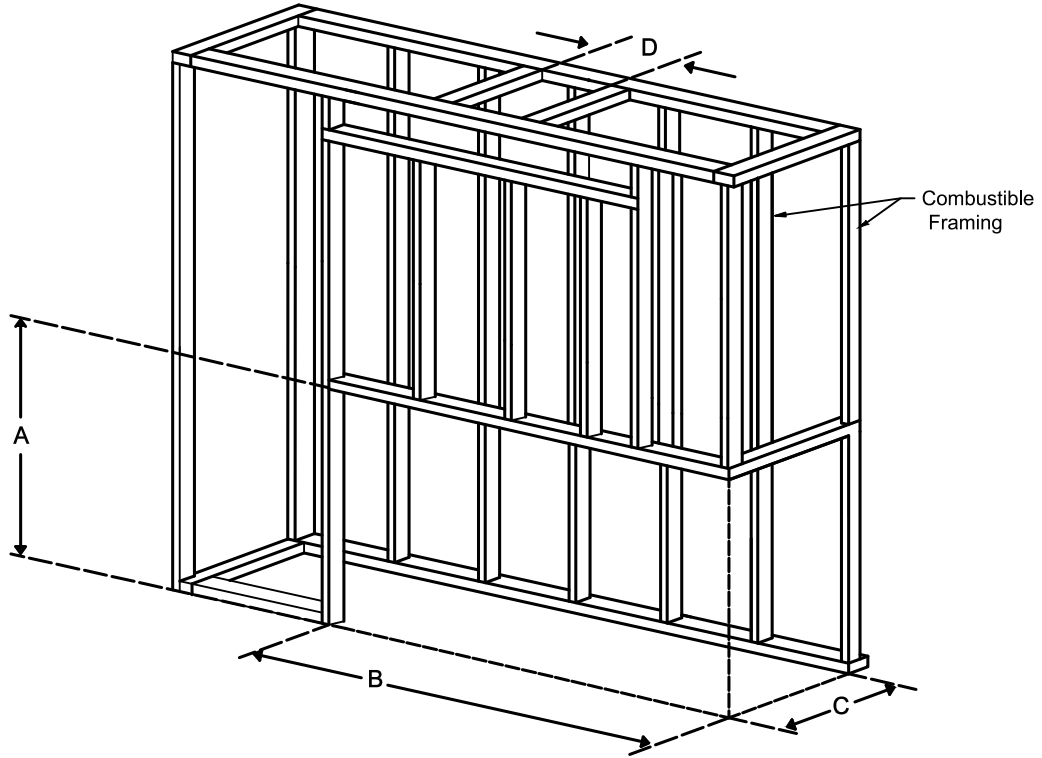

Framing Information: 77H Corner (RS/LS) (Screen & Double Glass)

Framing Dimensions

| Model | A | B | C | D |
|-----------|---------------------|----------------------|--------------------|--|
| 77H RS/LS | 41 $\frac{1}{16}$ " | 84 $\frac{13}{16}$ " | 21 $\frac{5}{8}$ " | Refer to Vent Manufacturer's Firestop Dimensions |

Note: 1. Drawings are not to Scale
 2. All dimensions in inches
 3. No weight can be transferred to the fireplace. ALL FRAMING MUST BE SELF-SUPPORTED.

Framing Information: 77H Corner (RS/LS) (Screen & Double Glass)

The valve can be moved 36" from the center of the fireplace in any direction

- Note:
1. Drawings are not to Scale
 2. All dimensions in inches
 3. No weight can be transferred to the fireplace. **ALL FRAMING MUST BE SELF-SUPPORTED.**

Framing Information: 77H Corner (RS/LS) (Screen & Double Glass)

Fireplace Dimensions

Front View

Side View

Top View

Protective Cover for double glass fans. Ships on double glass models only.

| Model | (H) Height | (W) Width | (D) Depth | C1 | C2 | C3 | Viewing Area | |
|-----------|------------|-----------|-----------|--------|---------|----------|-----------------------|-------------------------|
| | | | | | | | Front | Side |
| 77H RS/LS | 41 1/16" | 84 13/16" | 21 5/8" | 7 7/8" | 41 3/8" | 12 5/16" | 78 3/4" W X 21 5/8" H | 14 13/16" W X 21 5/8" H |