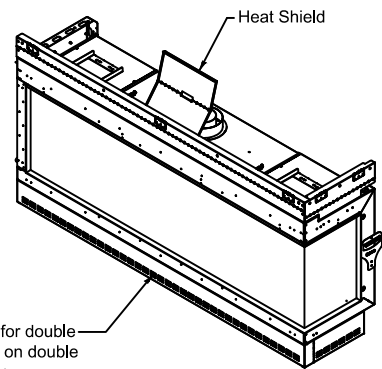

The valve can be moved 36" from the center of the fireplace in any direction

- Note:
1. Drawings are not to Scale
 2. All dimensions in inches
 3. No weight can be transferred to the fireplace. **ALL FRAMING MUST BE SELF-SUPPORTED.**

Framing Information: 77H Corner (RS/LS) (Screen & Double Glass)

Fireplace Dimensions

Front View

Side View

Top View

Protective Cover for double glass fans. Ships on double glass models only.

| Model | (H) Height | (W) Width | (D) Depth | C1 | C2 | C3 | Viewing Area | |
|-----------|------------|-----------|-----------|--------|---------|----------|-----------------------|-------------------------|
| | | | | | | | Front | Side |
| 77H RS/LS | 41 1/16" | 84 13/16" | 21 5/8" | 7 7/8" | 41 3/8" | 12 5/16" | 78 3/4" W X 21 5/8" H | 14 13/16" W X 21 5/8" H |

Note: 1. Drawings are not to Scale
2. All dimensions in inches