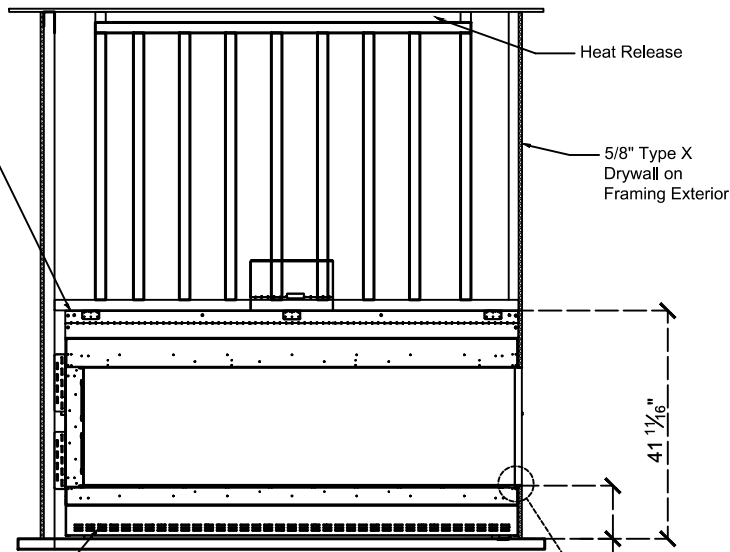

Framing Information: 77H Corner (RS/LS) (Screen & Double Glass)

Framing Details

Nailing flanges fold up and connect to the framing.
ALL FRAMING MUST BE SELF-SUPPORTED.
The fireplace must not bear any weight.

Elevation View

Add drywall nailer as needed.