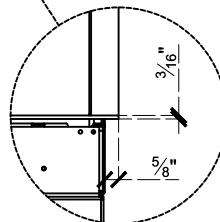

Top View

The valve can be moved 36" from the center of the fireplace in any direction

1. Note:
1. Drawings are not to Scale
  2. All dimensions in inches
  3. No weight can be transferred to the fireplace. **ALL FRAMING MUST BE SELF-SUPPORTED.**