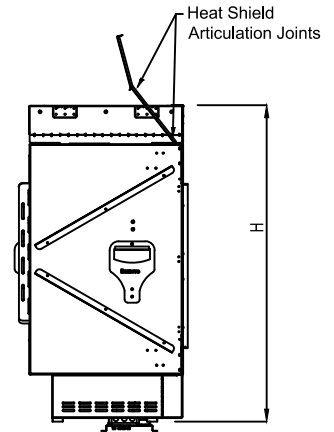

Note: 1. Drawings are not to Scale
 2. All dimensions in inches
 3. No weight can be transferred to the fireplace. ALL FRAMING MUST BE SELF-SUPPORTED.

Framing Information: 77H Corner (RS/LS) (Screen & Double Glass)

The valve can be moved 36" from the center of the fireplace in any direction

- Note:
1. Drawings are not to Scale
 2. All dimensions in inches
 3. No weight can be transferred to the fireplace. **ALL FRAMING MUST BE SELF-SUPPORTED.**

Framing Information: 77H Corner (RS/LS) (Screen & Double Glass)

Fireplace Dimensions

Front View

Side View

Top View

Protective Cover for double glass fans. Ships on double glass models only.

| Model | (H) Height | (W) Width | (D) Depth | C1 | C2 | C3 | Viewing Area | |
|-----------|------------|-----------|-----------|--------|---------|----------|-----------------------|-------------------------|
| | | | | | | | Front | Side |
| 77H RS/LS | 41 1/16" | 84 13/16" | 21 5/8" | 7 7/8" | 41 3/8" | 12 5/16" | 78 3/4" W X 21 5/8" H | 14 13/16" W X 21 5/8" H |

Note: 1. Drawings are not to Scale
2. All dimensions in inches