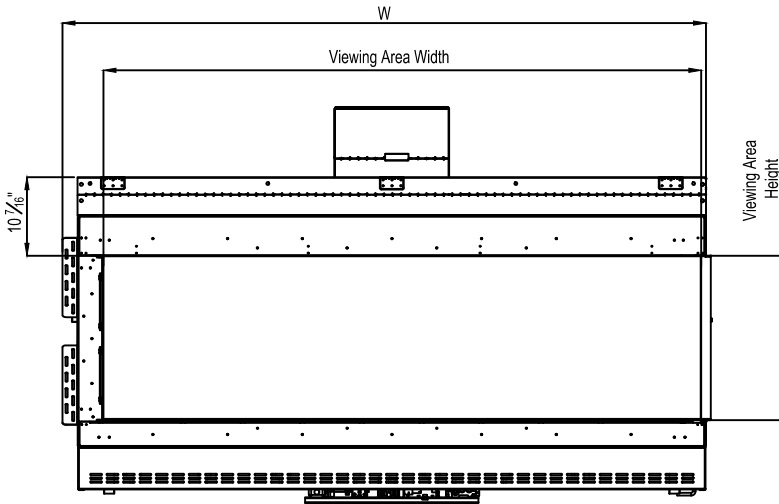

Framing Information: 77H Corner (RS/LS) (Screen & Double Glass)

Framing Dimensions

| Model | A | B | C | D |
|-----------|---------------------|----------------------|--------------------|--|
| 77H RS/LS | 41 $\frac{1}{16}$ " | 84 $\frac{13}{16}$ " | 21 $\frac{5}{8}$ " | Refer to Vent Manufacturer's Firestop Dimensions |

Note: 1. Drawings are not to Scale
 2. All dimensions in inches
 3. No weight can be transferred to the fireplace. ALL FRAMING MUST BE SELF-SUPPORTED.

Framing Information: 77H Corner (RS/LS) (Screen & Double Glass)

The valve can be moved 36" from the center of the fireplace in any direction

- Note:
1. Drawings are not to Scale
 2. All dimensions in inches
 3. No weight can be transferred to the fireplace. **ALL FRAMING MUST BE SELF-SUPPORTED.**

Framing Information: 77H Corner (RS/LS) (Screen & Double Glass)

Fireplace Dimensions

Front View

Side View

Top View

Protective Cover for double glass fans. Ships on double glass models only.

| Model | (H) Height | (W) Width | (D) Depth | C1 | C2 | C3 | Viewing Area | |
|-----------|------------|-----------|-----------|--------|---------|----------|-----------------------|-------------------------|
| | | | | | | | Front | Side |
| 77H RS/LS | 41 1/16" | 84 13/16" | 21 5/8" | 7 7/8" | 41 3/8" | 12 5/16" | 78 3/4" W X 21 5/8" H | 14 13/16" W X 21 5/8" H |