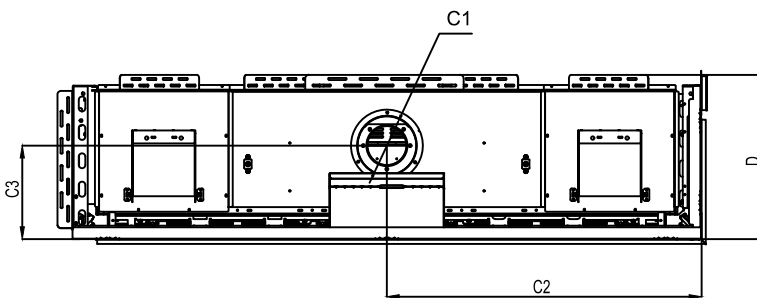

Note: 1. Drawings are not to Scale
 2. All dimensions in inches
 3. No weight can be transferred to the fireplace. ALL FRAMING MUST BE SELF-SUPPORTED.

Framing Information: 77H Corner (RS/LS) (Screen & Double Glass)

The valve can be moved 36" from the center of the fireplace in any direction

- Note:
1. Drawings are not to Scale
 2. All dimensions in inches
 3. No weight can be transferred to the fireplace. **ALL FRAMING MUST BE SELF-SUPPORTED.**

Framing Information: 77H Corner (RS/LS) (Screen & Double Glass)

Fireplace Dimensions

Front View

Side View

Top View

Protective Cover for double glass fans. Ships on double glass models only.

| Model | (H) Height | (W) Width | (D) Depth | C1 | C2 | C3 | Viewing Area | |
|-----------|------------|-----------|-----------|--------|---------|----------|-----------------------|-------------------------|
| | | | | | | | Front | Side |
| 77H RS/LS | 41 1/16" | 84 13/16" | 21 5/8" | 7 7/8" | 41 3/8" | 12 5/16" | 78 3/4" W X 21 5/8" H | 14 13/16" W X 21 5/8" H |

Note: 1. Drawings are not to Scale
2. All dimensions in inches