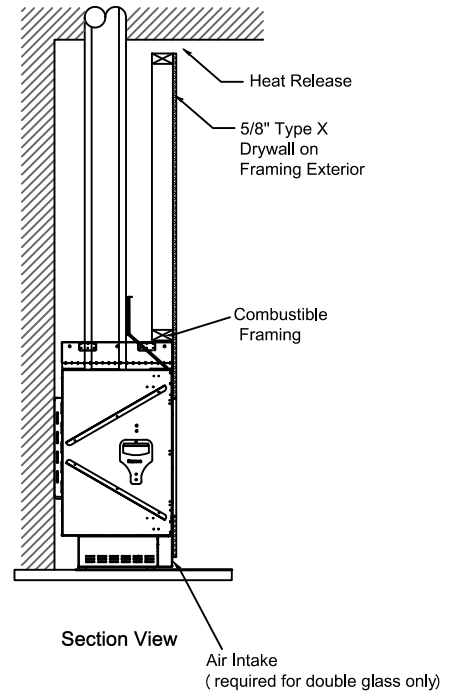

Note: 1. Drawings are not to Scale
 2. All dimensions in inches
 3. No weight can be transferred to the fireplace. ALL FRAMING MUST BE SELF-SUPPORTED.

Framing Information: 77H Corner (RS/LS) (Screen & Double Glass)

Framing Details

Nailing flanges fold up and connect to the framing.
ALL FRAMING MUST BE SELF-SUPPORTED.
 The fireplace must not bear any weight.

Elevation View

Add drywall nailer as needed.

Section View

Top View

The valve can be moved 36" from the center of the fireplace in any direction

- Note:
1. Drawings are not to Scale
 2. All dimensions in inches
 3. No weight can be transferred to the fireplace. **ALL FRAMING MUST BE SELF-SUPPORTED.**

Framing Information: 77H Corner (RS/LS) (Screen & Double Glass)

Fireplace Dimensions

Front View

Side View

Top View

Protective Cover for double glass fans. Ships on double glass models only.

| Model | (H) Height | (W) Width | (D) Depth | C1 | C2 | C3 | Viewing Area | |
|-----------|------------|-----------|-----------|--------|---------|----------|-----------------------|-------------------------|
| | | | | | | | Front | Side |
| 77H RS/LS | 41 1/16" | 84 13/16" | 21 5/8" | 7 7/8" | 41 3/8" | 12 5/16" | 78 3/4" W X 21 5/8" H | 14 13/16" W X 21 5/8" H |