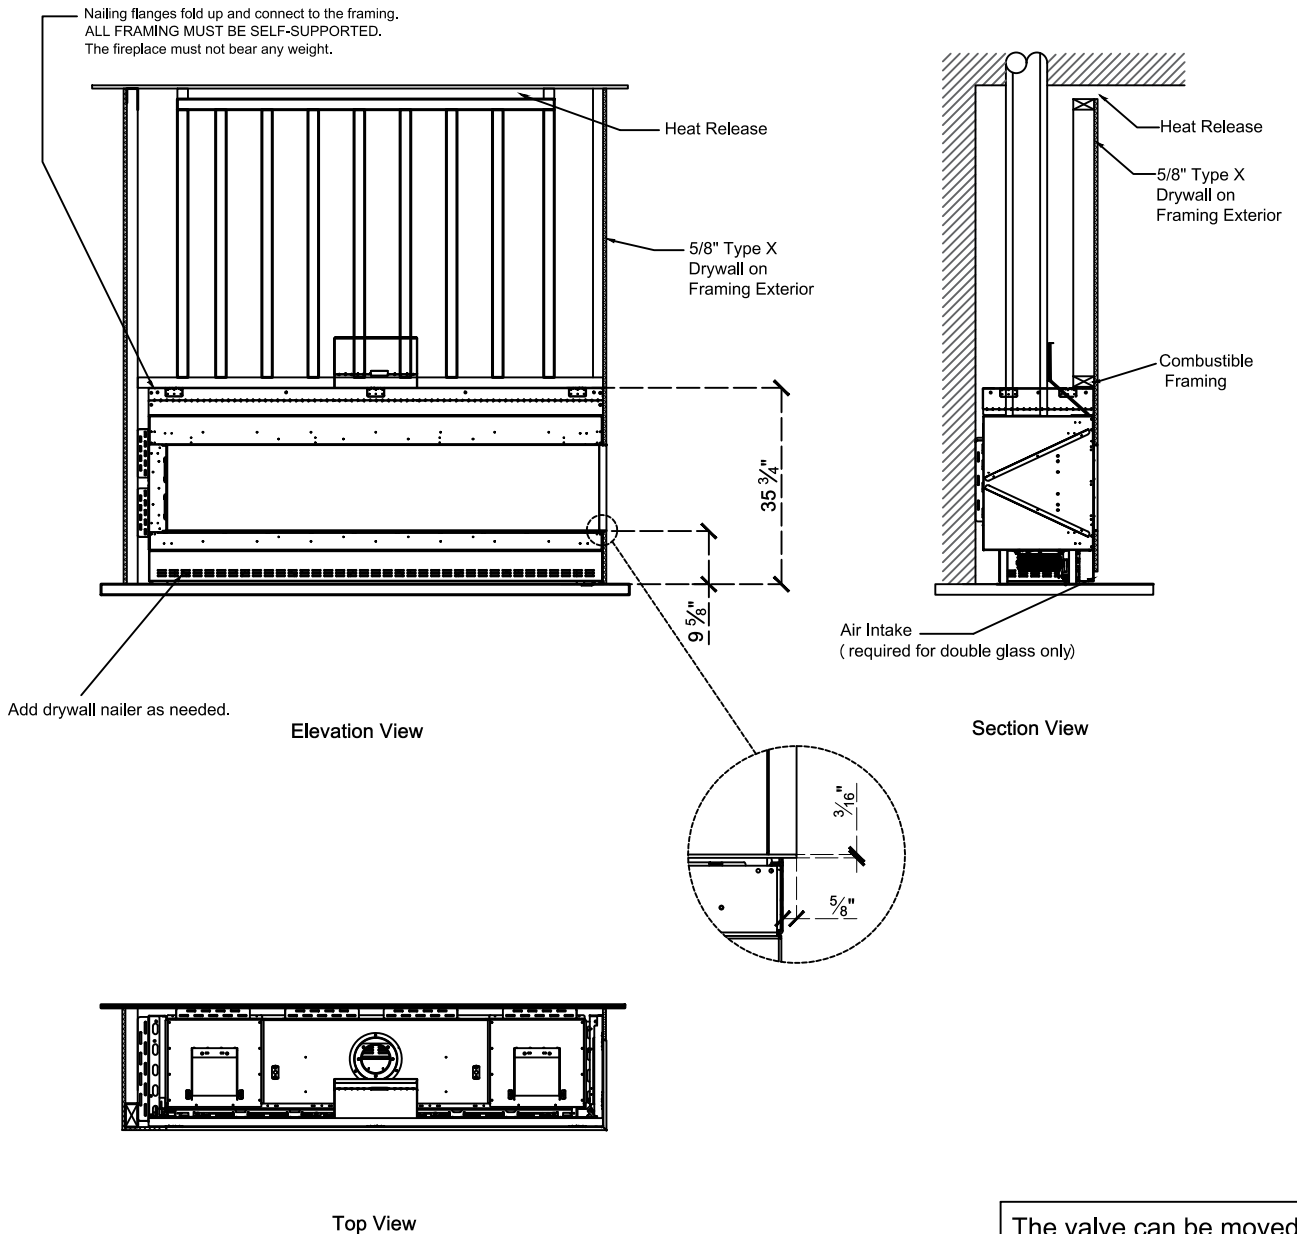

Framing Information: 77 Corner (RS/LS) (Screen & Double Glass)

Framing Dimensions

Model	A	B	C	D
77 RS/LS	35 3/4"	84 13/16"	21 5/8"	Refer to Vent Manufacturer's Firestop Dimensions

Note: 1. Drawings are not to Scale
 2. All dimensions in inches
 3. No weight can be transferred to the fireplace. ALL FRAMING MUST BE SELF-SUPPORTED.

Framing Information: 77 Corner (RS/LS) (Screen & Double Glass)

Framing Details

- Note:
1. Drawings are not to Scale
 2. All dimensions in inches
 3. No weight can be transferred to the fireplace. ALL FRAMING MUST BE SELF-SUPPORTED.

Framing Information: 77 Corner (RS/LS) (Screen & Double Glass)

Fireplace Dimensions

Front View

Side View

Top View

Protective Cover for double glass fans. Ships on double glass models only.

Model	(H) Height	(W) Width	(D) Depth	C1	C2	C3	Viewing Area	
							Front	Side
77 RS/LS	35 3/4"	84 13/16"	21 5/8"	7 7/8"	41 3/8"	12 5/16"	78 3/4" W X 15 3/4" H	14 13/16" W X 15 3/4" H

Note: 1. Drawings are not to Scale
2. All dimensions in inches