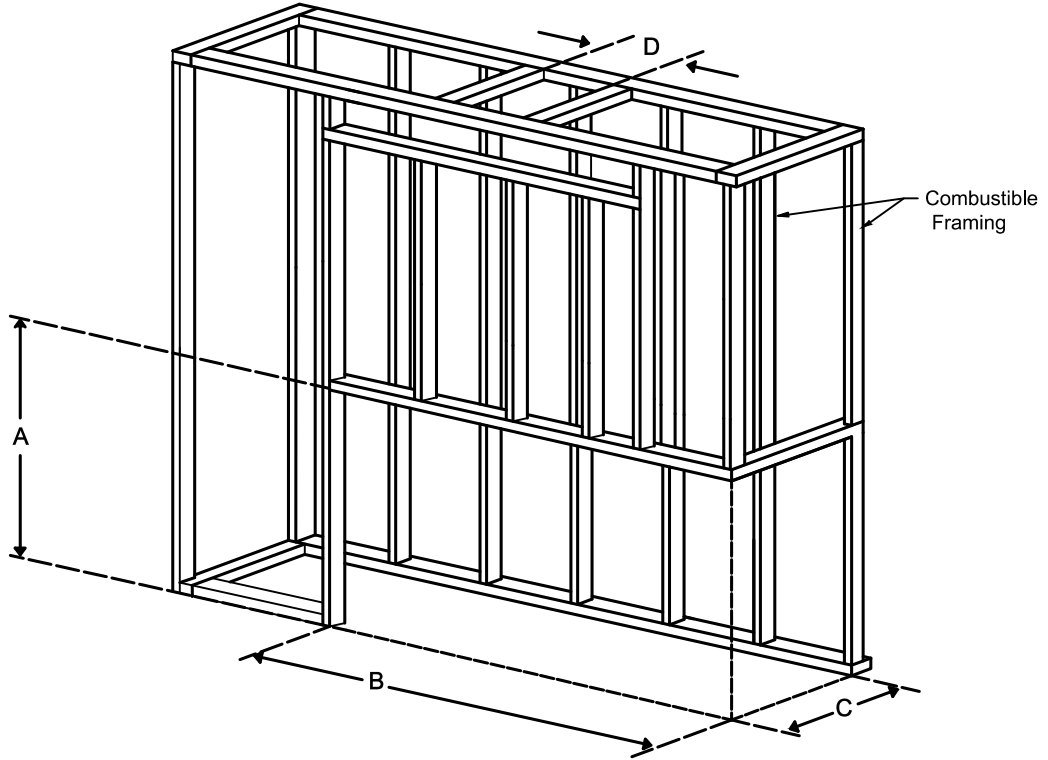

Framing Information: 77 Corner (RS/LS) (Screen & Double Glass)

Framing Dimensions

Model	A	B	C	D
77 RS/LS	35 3/4"	84 13/16"	21 5/8"	Refer to Vent Manufacturer's Firestop Dimensions

Note: 1. Drawings are not to Scale
 2. All dimensions in inches
 3. No weight can be transferred to the fireplace. ALL FRAMING MUST BE SELF-SUPPORTED.

Framing Information: 77 Corner (RS/LS) (Screen & Double Glass)

Framing Details

- Note:
1. Drawings are not to Scale
 2. All dimensions in inches
 3. No weight can be transferred to the fireplace. ALL FRAMING MUST BE SELF-SUPPORTED.

Framing Information: 77 Corner (RS/LS) (Screen & Double Glass)

Fireplace Dimensions

Front View

Side View

Top View

Protective Cover for double glass fans. Ships on double glass models only.

Model	(H) Height	(W) Width	(D) Depth	C1	C2	C3	Viewing Area	
							Front	Side
77 RS/LS	35 3/4"	84 13/16"	21 5/8"	7 7/8"	41 3/8"	12 5/16"	78 3/4" W X 15 3/4" H	14 13/16" W X 15 3/4" H