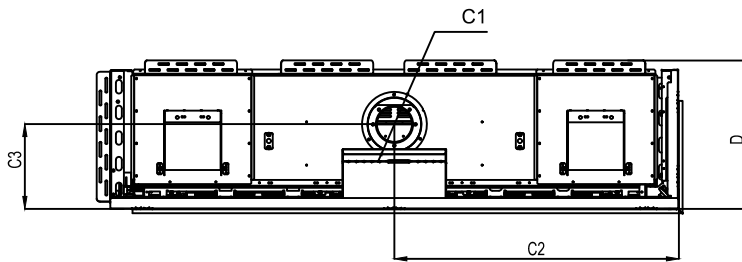

Framing Information: 77 Corner (RS/LS) (Screen & Double Glass)

Framing Dimensions

Model	A	B	C	D
77 RS/LS	35 3/4"	84 13/16"	21 5/8"	Refer to Vent Manufacturer's Firestop Dimensions

Note: 1. Drawings are not to Scale
 2. All dimensions in inches
 3. No weight can be transferred to the fireplace. ALL FRAMING MUST BE SELF-SUPPORTED.

Framing Information: 77 Corner (RS/LS) (Screen & Double Glass)

Framing Details

- Note:
1. Drawings are not to Scale
 2. All dimensions in inches
 3. No weight can be transferred to the fireplace. ALL FRAMING MUST BE SELF-SUPPORTED.

Framing Information: 77 Corner (RS/LS) (Screen & Double Glass)

Fireplace Dimensions

Front View

Side View

Top View

Protective Cover for double glass fans. Ships on double glass models only.

Model	(H) Height	(W) Width	(D) Depth	C1	C2	C3	Viewing Area	
							Front	Side
77 RS/LS	35 3/4"	84 13/16"	21 5/8"	7 7/8"	41 3/8"	12 5/16"	78 3/4" W X 15 3/4" H	14 13/16" W X 15 3/4" H

Note: 1. Drawings are not to Scale
2. All dimensions in inches