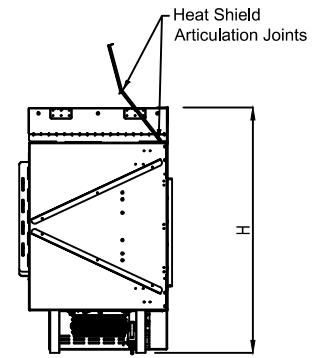

Framing Information: 77 Corner (RS/LS) (Screen & Double Glass)

Framing Dimensions

Model	A	B	C	D
77 RS/LS	35 3/4"	84 13/16"	21 5/8"	Refer to Vent Manufacturer's Firestop Dimensions

Note: 1. Drawings are not to Scale
 2. All dimensions in inches
 3. No weight can be transferred to the fireplace. ALL FRAMING MUST BE SELF-SUPPORTED.

Framing Information: 77 Corner (RS/LS) (Screen & Double Glass)

Framing Details

- Note:
1. Drawings are not to Scale
 2. All dimensions in inches
 3. No weight can be transferred to the fireplace. ALL FRAMING MUST BE SELF-SUPPORTED.

Framing Information: 77 Corner (RS/LS) (Screen & Double Glass)

Fireplace Dimensions

Front View

Side View

Top View

Protective Cover for double glass fans. Ships on double glass models only.

Model	(H) Height	(W) Width	(D) Depth	C1	C2	C3	Viewing Area	
							Front	Side
77 RS/LS	35 3/4"	84 13/16"	21 5/8"	7 7/8"	41 3/8"	12 5/16"	78 3/4" W X 15 3/4" H	14 13/16" W X 15 3/4" H

Note: 1. Drawings are not to Scale
2. All dimensions in inches