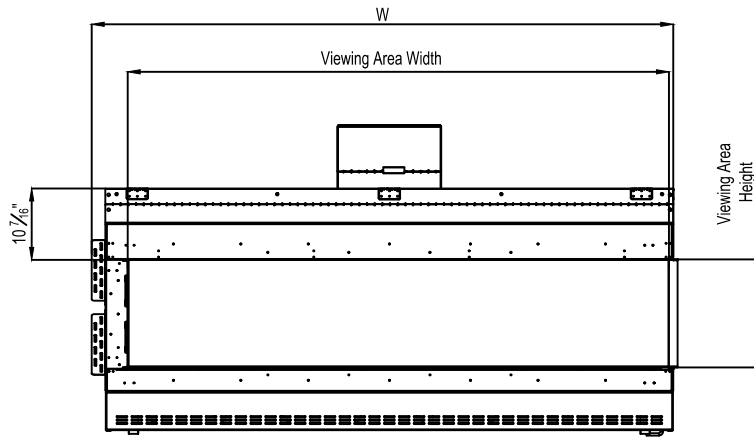

Framing Information: 77 Corner (RS/LS) (Screen & Double Glass)

Framing Dimensions

Model	A	B	C	D
77 RS/LS	35 3/4"	84 13/16"	21 5/8"	Refer to Vent Manufacturer's Firestop Dimensions

Note: 1. Drawings are not to Scale
 2. All dimensions in inches
 3. No weight can be transferred to the fireplace. ALL FRAMING MUST BE SELF-SUPPORTED.

Framing Information: 77 Corner (RS/LS) (Screen & Double Glass)

Framing Details

- Note:
1. Drawings are not to Scale
 2. All dimensions in inches
 3. No weight can be transferred to the fireplace. ALL FRAMING MUST BE SELF-SUPPORTED.

Framing Information: 77 Corner (RS/LS) (Screen & Double Glass)

Fireplace Dimensions

Front View

Side View

Top View

Protective Cover for double glass fans. Ships on double glass models only.

Model	(H) Height	(W) Width	(D) Depth	C1	C2	C3	Viewing Area	
							Front	Side
77 RS/LS	35 3/4"	84 13/16"	21 5/8"	7 7/8"	41 3/8"	12 5/16"	78 3/4" W X 15 3/4" H	14 13/16" W X 15 3/4" H

Note: 1. Drawings are not to Scale
2. All dimensions in inches