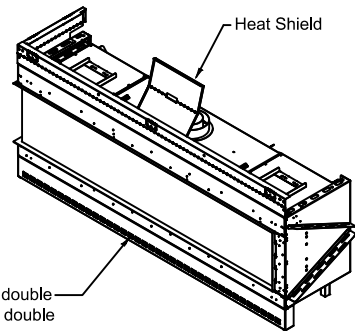

Framing Information: 77 Corner (RS/LS) (Screen & Double Glass)

Fireplace Dimensions

Front View

Side View

Top View

Protective Cover for double glass fans. Ships on double glass models only.

Model	(H) Height	(W) Width	(D) Depth	C1	C2	C3	Viewing Area	
							Front	Side
77 RS/LS	35 3/4"	84 13/16"	21 5/8"	7 7/8"	41 3/8"	12 5/16"	78 3/4" W X 15 3/4" H	14 13/16" W X 15 3/4" H

Note: 1. Drawings are not to Scale
2. All dimensions in inches