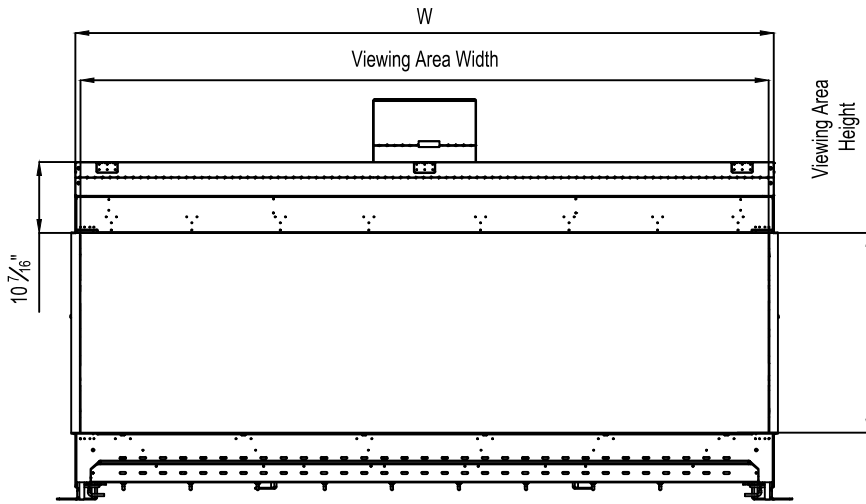

Framing Information: 98HH Three Sided (TS) (Double Glass)

ORTAL
YOUR LIFE. YOUR FIRE

Framing Dimensions

Model	A	B	C	D
98HH TS	49 ½"	102 ½"	21 ⅝"	Refer to Vent Manufacturer's Firestop Dimensions

Note: 1. Drawings are not to Scale
 2. All dimensions in inches
 3. No weight can be transferred to the fireplace. ALL FRAMING MUST BE SELF-SUPPORTED.

Add drywall nailer as needed.

Top View

The valve can be moved 36" from the center of the fireplace in any direction

- Note:**
1. Drawings are not to Scale
 2. All dimensions in inches
 3. No weight can be transferred to the fireplace. ALL FRAMING MUST BE SELF-SUPPORTED.

Framing Information: 98HH Three Sided (TS) (Double Glass)

Fireplace Dimensions

Front View

Side View

Top View

Protective Cover for double glass fans. Ships on double glass models only.

Model	(H) Height	(W) Width	(D) Depth	C1	C2	C3	Viewing Area	
							Front	Side
98HH TS	49 1/2"	102 1/2"	21 5/8"	7 7/8"	51 1/4"	12 5/16"	101 3/16" W X 29 1/2" H	14 13/16" W X 29 1/2" H

Note: 1. Drawings are not to Scale
2. All dimensions in inches