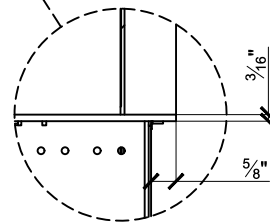

Framing Information: 98HH Three Sided (TS) (Double Glass)

ORTAL
YOUR LIFE. YOUR FIRE

Framing Dimensions

Model	A	B	C	D
98HH TS	49 ½"	102 ½"	21 ⅝"	Refer to Vent Manufacturer's Firestop Dimensions

Note: 1. Drawings are not to Scale
 2. All dimensions in inches
 3. No weight can be transferred to the fireplace. ALL FRAMING MUST BE SELF-SUPPORTED.

Framing Information: 98HH Three Sided (TS) (Double Glass)

Framing Details

Nailing flanges fold up and connect to the framing.
 ALL FRAMING MUST BE SELF-SUPPORTED.
 The fireplace must not bear any weight.

Add drywall nailer as needed.

Top View

The valve can be moved 36" from the center of the fireplace in any direction

- Note:**
1. Drawings are not to Scale
 2. All dimensions in inches
 3. No weight can be transferred to the fireplace. ALL FRAMING MUST BE SELF-SUPPORTED.

Framing Information: 98HH Three Sided (TS) (Double Glass)

Fireplace Dimensions

Front View

Side View

Top View

Protective Cover for double glass fans. Ships on double glass models only.

Model	(H) Height	(W) Width	(D) Depth	C1	C2	C3	Viewing Area	
							Front	Side
98HH TS	49 1/2"	102 1/2"	21 5/8"	7 7/8"	51 1/4"	12 5/16"	101 3/16" W X 29 1/2" H	14 13/16" W X 29 1/2" H