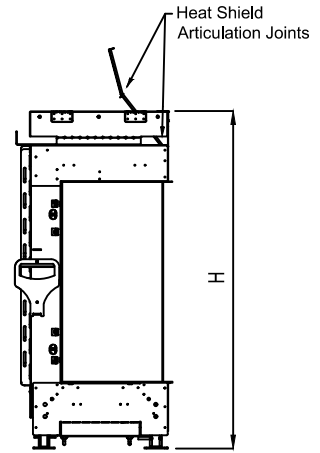

Framing Information: 98HH Three Sided (TS) (Double Glass)

Framing Details

Nailing flanges fold up and connect to the framing.
 ALL FRAMING MUST BE SELF-SUPPORTED.
 The fireplace must not bear any weight.

Add drywall nailer as needed.

Top View

The valve can be moved 36" from the center of the fireplace in any direction

- Note:**
1. Drawings are not to Scale
 2. All dimensions in inches
 3. No weight can be transferred to the fireplace. ALL FRAMING MUST BE SELF-SUPPORTED.

Framing Information: 98HH Three Sided (TS) (Double Glass)

Fireplace Dimensions

Front View

Side View

Top View

Protective Cover for double glass fans. Ships on double glass models only.

Model	(H) Height	(W) Width	(D) Depth	C1	C2	C3	Viewing Area	
							Front	Side
98HH TS	49 1/2"	102 1/2"	21 5/8"	7 7/8"	51 1/4"	12 5/16"	101 3/16" W X 29 1/2" H	14 13/16" W X 29 1/2" H

Note: 1. Drawings are not to Scale
2. All dimensions in inches