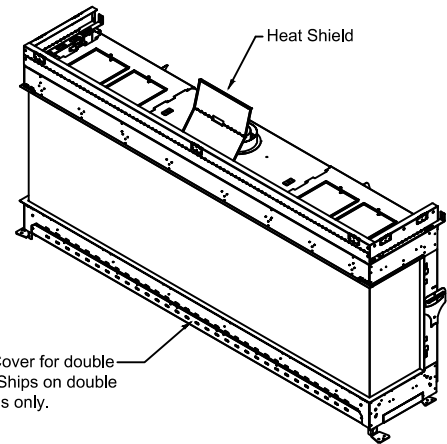

Framing Information: 98HH Three Sided (TS) (Double Glass)

Framing Details

Nailing flanges fold up and connect to the framing.
 ALL FRAMING MUST BE SELF-SUPPORTED.
 The fireplace must not bear any weight.

Add drywall nailer as needed.

Top View

The valve can be moved 36" from the center of the fireplace in any direction

- Note:**
1. Drawings are not to Scale
 2. All dimensions in inches
 3. No weight can be transferred to the fireplace. ALL FRAMING MUST BE SELF-SUPPORTED.

Framing Information: 98HH Three Sided (TS) (Double Glass)

Fireplace Dimensions

Front View

Side View

Top View

Protective Cover for double glass fans. Ships on double glass models only.

Model	(H) Height	(W) Width	(D) Depth	C1	C2	C3	Viewing Area	
							Front	Side
98HH TS	49 1/2"	102 1/2"	21 5/8"	7 7/8"	51 1/4"	12 5/16"	101 3/16" W X 29 1/2" H	14 13/16" W X 29 1/2" H

Note: 1. Drawings are not to Scale
2. All dimensions in inches