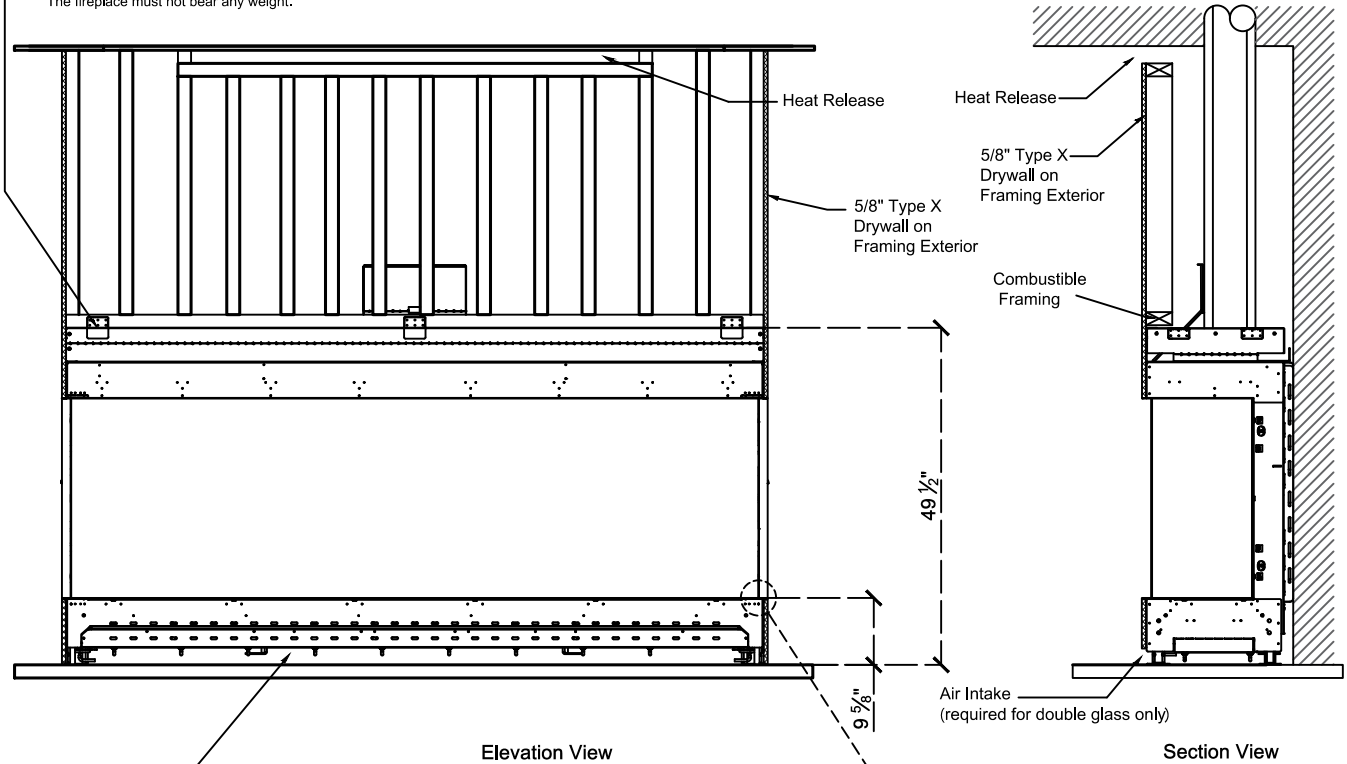

Framing Information: 98HH Three Sided (TS) (Double Glass)

ORTAL
YOUR LIFE. YOUR FIRE

Framing Dimensions

Model	A	B	C	D
98HH TS	49 ½"	102 ½"	21 ⅝"	Refer to Vent Manufacturer's Firestop Dimensions

Note: 1. Drawings are not to Scale
 2. All dimensions in inches
 3. No weight can be transferred to the fireplace. ALL FRAMING MUST BE SELF-SUPPORTED.

Framing Information: 98HH Three Sided (TS) (Double Glass)

Framing Details

Nailing flanges fold up and connect to the framing.
 ALL FRAMING MUST BE SELF-SUPPORTED.
 The fireplace must not bear any weight.

Add drywall nailer as needed.

Top View

The valve can be moved 36" from the center of the fireplace in any direction

- Note:**
1. Drawings are not to Scale
 2. All dimensions in inches
 3. No weight can be transferred to the fireplace. ALL FRAMING MUST BE SELF-SUPPORTED.

Framing Information: 98HH Three Sided (TS) (Double Glass)

Fireplace Dimensions

Front View

Side View

Top View

Protective Cover for double glass fans. Ships on double glass models only.

Model	(H) Height	(W) Width	(D) Depth	C1	C2	C3	Viewing Area	
							Front	Side
98HH TS	49 1/2"	102 1/2"	21 5/8"	7 7/8"	51 1/4"	12 5/16"	101 3/16" W X 29 1/2" H	14 13/16" W X 29 1/2" H