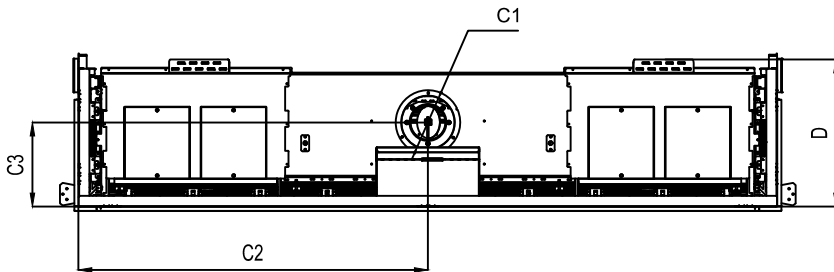

Framing Information: 98HH Three Sided (TS) (Double Glass)

ORTAL
YOUR LIFE. YOUR FIRE

Framing Dimensions

Model	A	B	C	D
98HH TS	49 ½"	102 ½"	21 ⅝"	Refer to Vent Manufacturer's Firestop Dimensions

Note: 1. Drawings are not to Scale
 2. All dimensions in inches
 3. No weight can be transferred to the fireplace. ALL FRAMING MUST BE SELF-SUPPORTED.

Add drywall nailer as needed.

Top View

The valve can be moved 36" from the center of the fireplace in any direction

- Note:**
1. Drawings are not to Scale
 2. All dimensions in inches
 3. No weight can be transferred to the fireplace. ALL FRAMING MUST BE SELF-SUPPORTED.

Framing Information: 98HH Three Sided (TS) (Double Glass)

Fireplace Dimensions

Front View

Side View

Top View

Protective Cover for double glass fans. Ships on double glass models only.

Model	(H) Height	(W) Width	(D) Depth	C1	C2	C3	Viewing Area	
							Front	Side
98HH TS	49 1/2"	102 1/2"	21 5/8"	7 7/8"	51 1/4"	12 5/16"	101 3/16" W X 29 1/2" H	14 13/16" W X 29 1/2" H

Note: 1. Drawings are not to Scale
2. All dimensions in inches