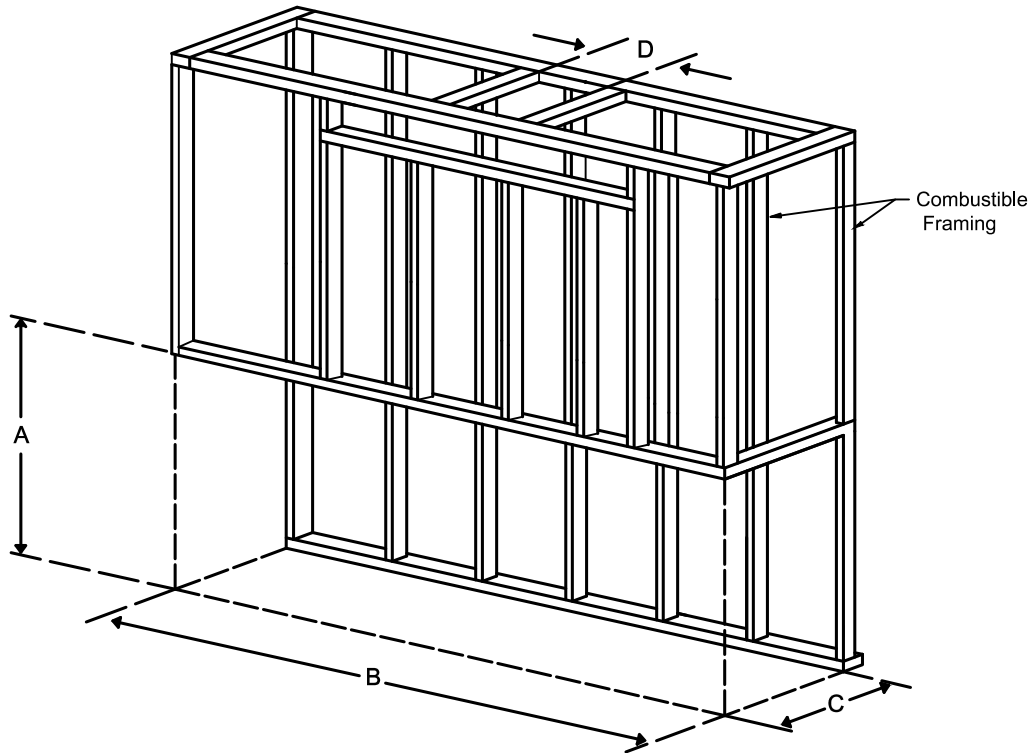

Framing Information: 98HH Three Sided (TS) (Double Glass)

ORTAL
YOUR LIFE. YOUR FIRE

Framing Dimensions

Model	A	B	C	D
98HH TS	49 ½"	102 ½"	21 ⅝"	Refer to Vent Manufacturer's Firestop Dimensions

Note: 1. Drawings are not to Scale
 2. All dimensions in inches
 3. No weight can be transferred to the fireplace. ALL FRAMING MUST BE SELF-SUPPORTED.

Framing Information: 98HH Three Sided (TS) (Double Glass)

Framing Details

Nailing flanges fold up and connect to the framing.
 ALL FRAMING MUST BE SELF-SUPPORTED.
 The fireplace must not bear any weight.

Add drywall nailer as needed.

Top View

The valve can be moved 36" from the center of the fireplace in any direction

- Note:**
1. Drawings are not to Scale
 2. All dimensions in inches
 3. No weight can be transferred to the fireplace. ALL FRAMING MUST BE SELF-SUPPORTED.

Framing Information: 98HH Three Sided (TS) (Double Glass)

Fireplace Dimensions

Front View

Side View

Top View

Protective Cover for double glass fans. Ships on double glass models only.

Model	(H) Height	(W) Width	(D) Depth	C1	C2	C3	Viewing Area	
							Front	Side
98HH TS	49 1/2"	102 1/2"	21 5/8"	7 7/8"	51 1/4"	12 5/16"	101 3/16" W X 29 1/2" H	14 13/16" W X 29 1/2" H