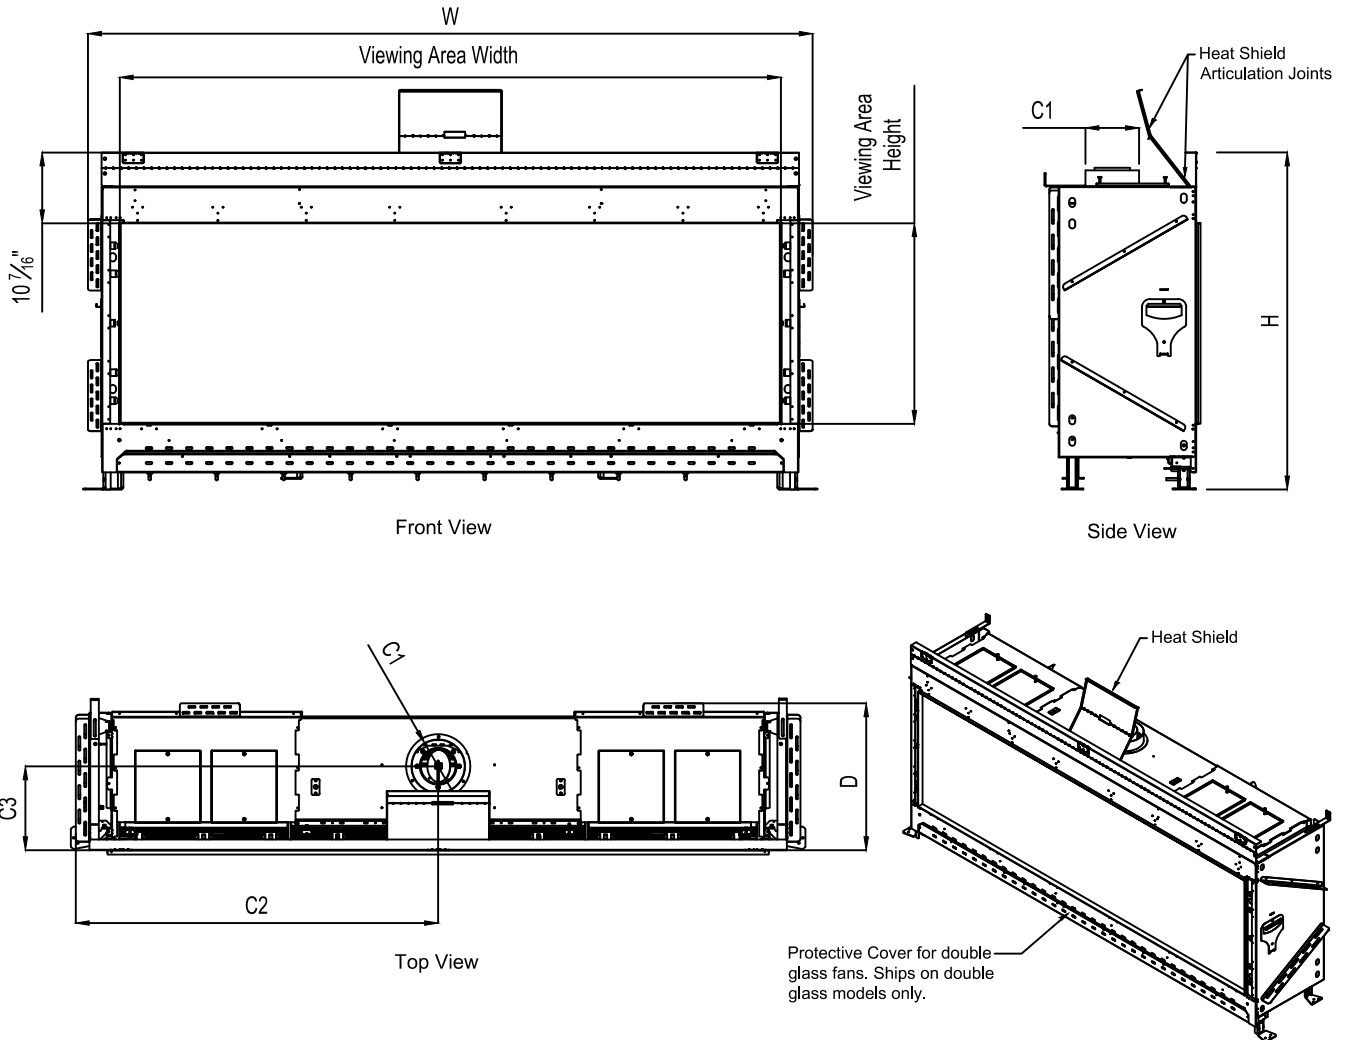

Framing Information: 98HH Front (Double Glass)

ORTAL
YOUR LIFE. YOUR FIRE

Framing Dimensions

Model	A	B	C	D
98HH Front	49 1/2"	106 1/2"	21 5/8"	Refer to Vent Manufacturer's Firestop Dimensions

Note: 1. Drawings are not to Scale
 2. All dimensions in inches
 3. No weight can be transferred to the fireplace. ALL FRAMING MUST BE SELF-SUPPORTED.

Framing Information: 98HH Front (Double Glass)

Framing Details

Nailing flanges fold up and connect to the framing.
 ALL FRAMING MUST BE SELF-SUPPORTED.
 The fireplace must not bear any weight.

Add drywall nailer as needed.

The valve can be moved 36" from the center of the fireplace in any direction.

- Note: 1. Drawings are not to Scale
 2. All dimensions in inches
 3. No weight can be transferred to the fireplace. ALL FRAMING MUST BE SELF-SUPPORTED.

Framing Information: 98HH Front (Double Glass)

Fireplace Dimensions

Model	(H) Height	(W) Width	(D) Depth	C1	C2	C3	Viewing Area	
							Front	Side
98HH Front	49 1/2"	106 1/2"	21 5/8"	7 7/8"	53 1/4"	12 5/16"	97 5/16" W X 29 1/2" H	—