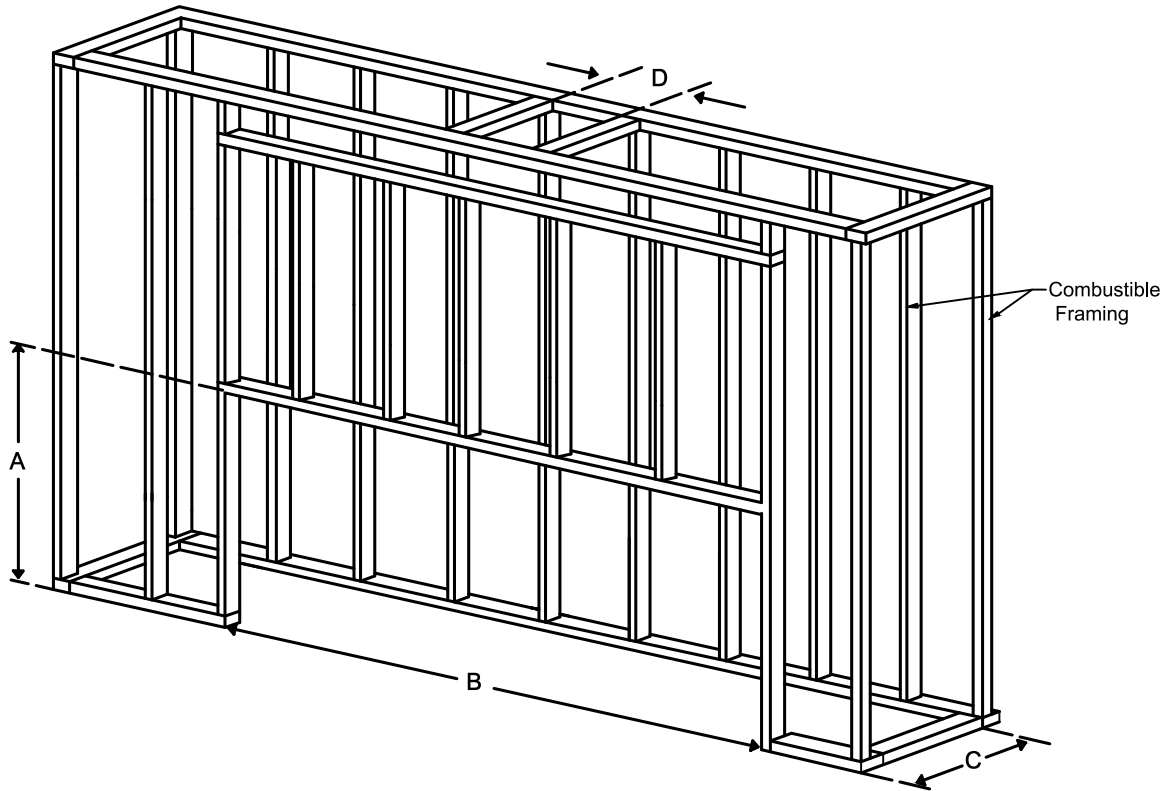

Framing Information: 98HH Front (Double Glass)

ORTAL
YOUR LIFE. YOUR FIRE

Framing Dimensions

Model	A	B	C	D
98HH Front	49 1/2"	106 1/2"	21 5/8"	Refer to Vent Manufacturer's Firestop Dimensions

Note: 1. Drawings are not to Scale
 2. All dimensions in inches
 3. No weight can be transferred to the fireplace. ALL FRAMING MUST BE SELF-SUPPORTED.

Framing Information: 98HH Front (Double Glass)

Framing Details

Nailing flanges fold up and connect to the framing.
 ALL FRAMING MUST BE SELF-SUPPORTED.
 The fireplace must not bear any weight.

Add drywall nailer as needed.

The valve can be moved 36" from the center of the fireplace in any direction.

- Note: 1. Drawings are not to Scale
 2. All dimensions in inches
 3. No weight can be transferred to the fireplace. ALL FRAMING MUST BE SELF-SUPPORTED.

Framing Information: 98HH Front (Double Glass)

Fireplace Dimensions

Model	(H) Height	(W) Width	(D) Depth	C1	C2	C3	Viewing Area	
							Front	Side
98HH Front	49 1/2"	106 1/2"	21 5/8"	7 7/8"	53 1/4"	12 5/16"	97 5/16" W X 29 1/2" H	—