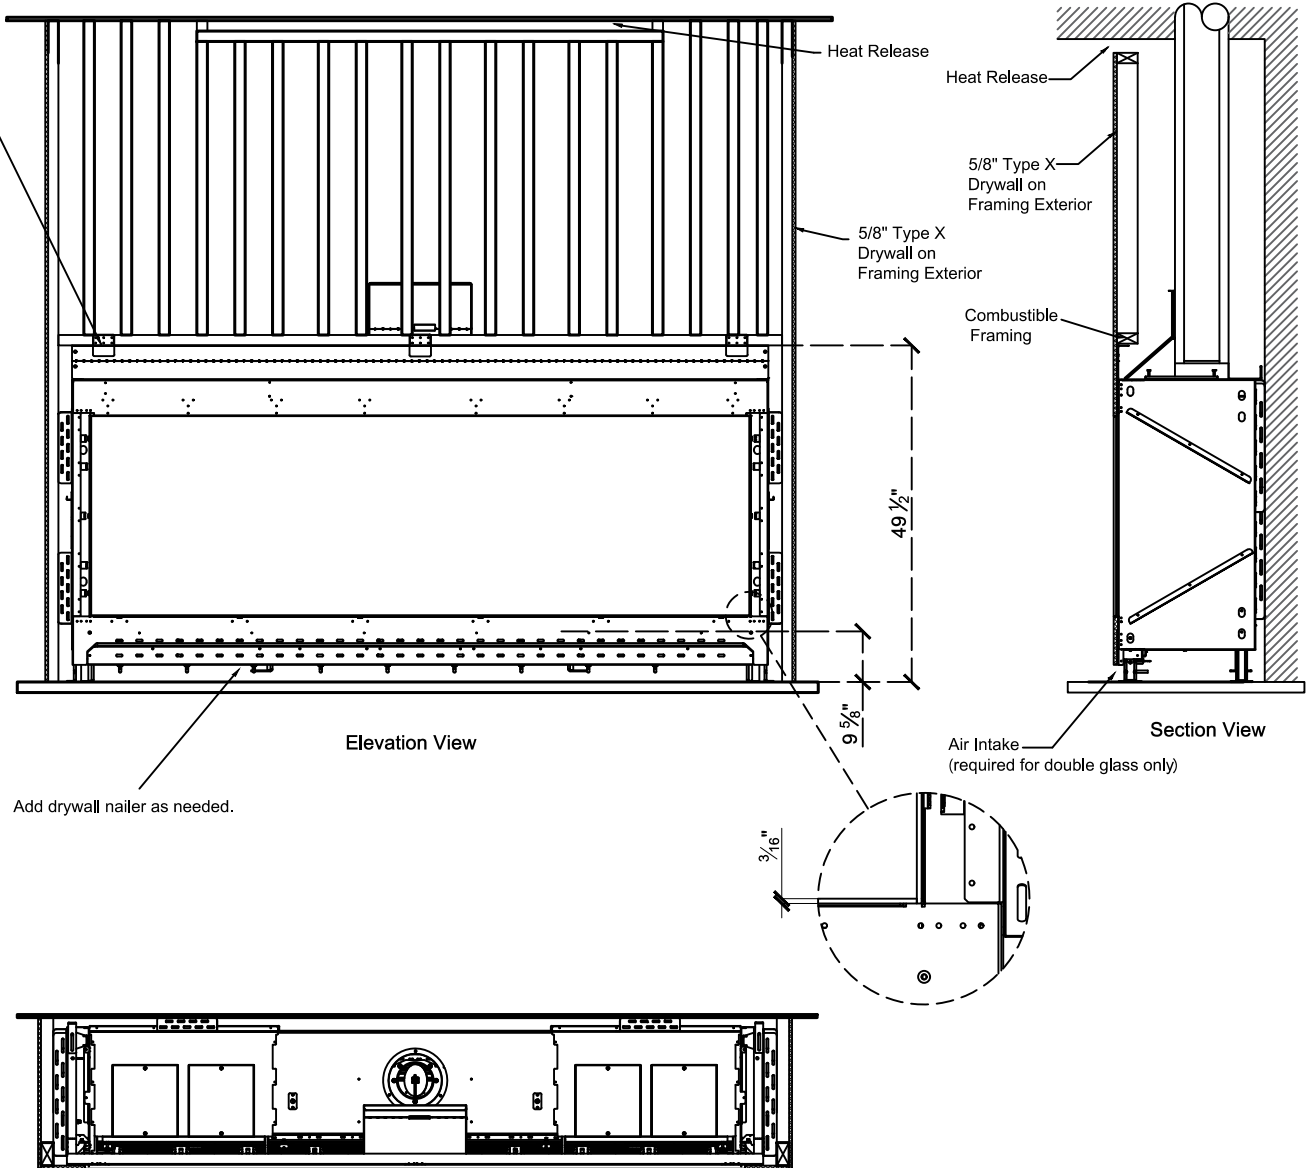

Framing Information: 98HH Front (Double Glass)

ORTAL
YOUR LIFE. YOUR FIRE

Framing Dimensions

Model	A	B	C	D
98HH Front	49 1/2"	106 1/2"	21 5/8"	Refer to Vent Manufacturer's Firestop Dimensions

Note: 1. Drawings are not to Scale
 2. All dimensions in inches
 3. No weight can be transferred to the fireplace. ALL FRAMING MUST BE SELF-SUPPORTED.

Framing Information: 98HH Front (Double Glass)

Framing Details

Nailing flanges fold up and connect to the framing.
 ALL FRAMING MUST BE SELF-SUPPORTED.
 The fireplace must not bear any weight.

Add drywall nailer as needed.

The valve can be moved 36" from the center of the fireplace in any direction.

- Note: 1. Drawings are not to Scale
 2. All dimensions in inches
 3. No weight can be transferred to the fireplace. ALL FRAMING MUST BE SELF-SUPPORTED.

Framing Information: 98HH Front (Double Glass)

Fireplace Dimensions

Model	(H) Height	(W) Width	(D) Depth	C1	C2	C3	Viewing Area	
							Front	Side
98HH Front	49 1/2"	106 1/2"	21 5/8"	7 7/8"	53 1/4"	12 5/16"	97 5/16" W X 29 1/2" H	—