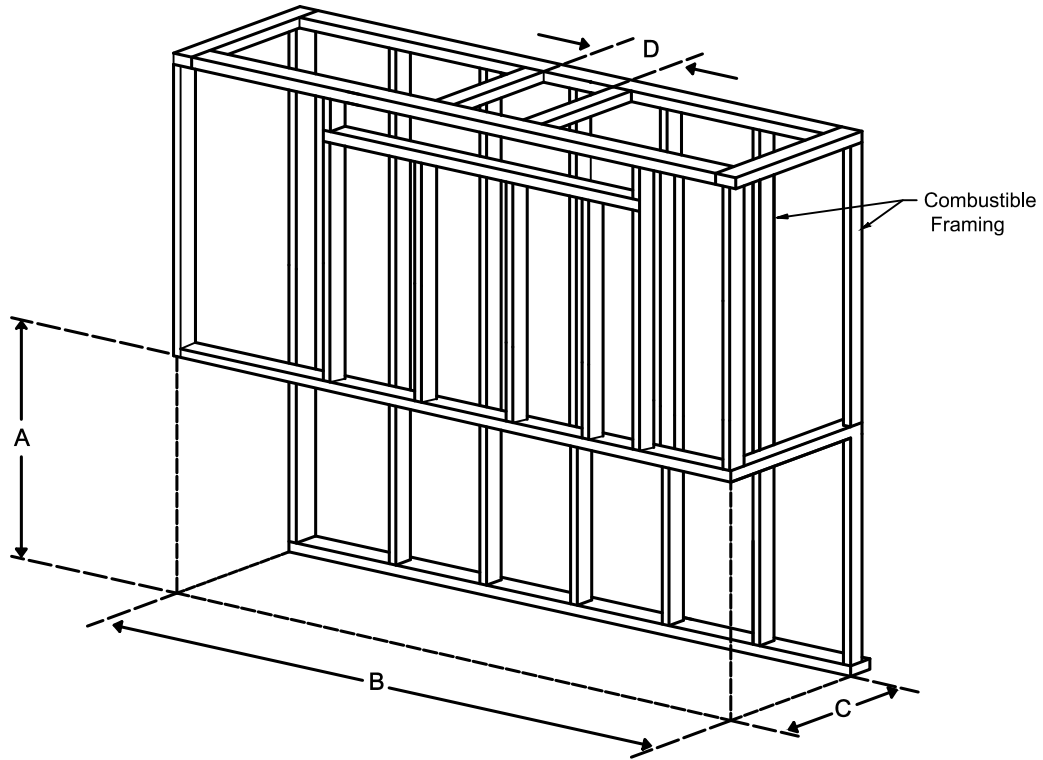

Framing Information: 77H Three Sided ( TS) ( Screen & Double Glass)

Framing Dimensions

Model	A	B	C	D
77H TS	41 1/16"	82 3/4"	21 5/8"	Refer to Vent Manufacturer's Firestop Dimensions

Note: 1. Drawings are not to Scale  
 2. All dimensions in inches  
 3. No weight can be transferred to the fireplace. ALL FRAMING MUST BE SELF-SUPPORTED.

# Framing Information: 77H Three Sided ( TS) ( Screen & Double Glass)

## Framing Details

The valve can be moved 36" from the center of the fireplace in any direction

- Note:
1. Drawings are not to Scale
  2. All dimensions in inches
  3. No weight can be transferred to the fireplace. ALL FRAMING MUST BE SELF-SUPPORTED.

## Fireplace Dimensions

Front View

Side View

Top View

Protective Cover for double glass fans. Ships on double glass models only.

Model	(H) Height	(W) Width	(D) Depth	C1	C2	C3	Viewing Area	
							Front	Side
77H TS	41 1/16"	82 3/4"	21 5/8"	7 7/8"	41 3/8"	12 5/16"	81 5/16" W X 21 5/8" H	14 13/16" W X 21 5/8" H