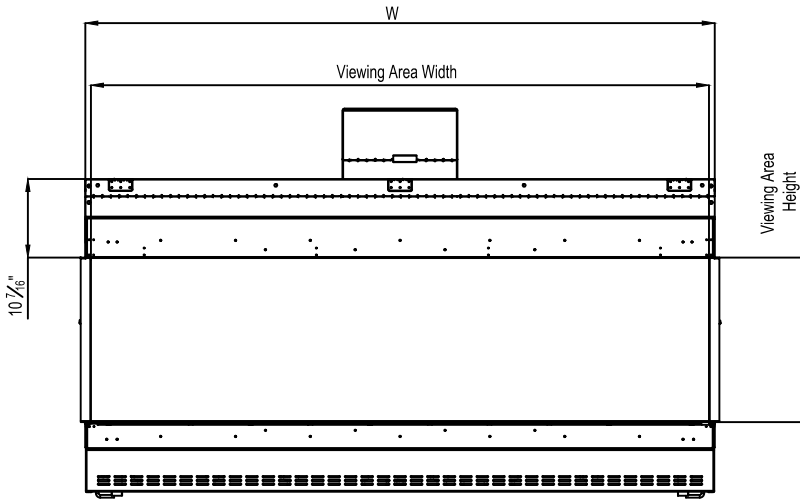

Framing Information: 77H Three Sided ( TS) ( Screen & Double Glass)

Framing Dimensions

Model	A	B	C	D
77H TS	41 1/16"	82 3/4"	21 5/8"	Refer to Vent Manufacturer's Firestop Dimensions

Note: 1. Drawings are not to Scale  
 2. All dimensions in inches  
 3. No weight can be transferred to the fireplace. ALL FRAMING MUST BE SELF-SUPPORTED.

## Framing Details

The valve can be moved 36" from the center of the fireplace in any direction

- Note:
1. Drawings are not to Scale
  2. All dimensions in inches
  3. No weight can be transferred to the fireplace. ALL FRAMING MUST BE SELF-SUPPORTED.

## Fireplace Dimensions

Front View

Side View

Top View

Protective Cover for double glass fans. Ships on double glass models only.

Model	(H) Height	(W) Width	(D) Depth	C1	C2	C3	Viewing Area	
							Front	Side
77H TS	41 1/16"	82 3/4"	21 5/8"	7 7/8"	41 3/8"	12 5/16"	81 5/16" W X 21 5/8" H	14 13/16" W X 21 5/8" H

Note: 1. Drawings are not to Scale  
2. All dimensions in inches