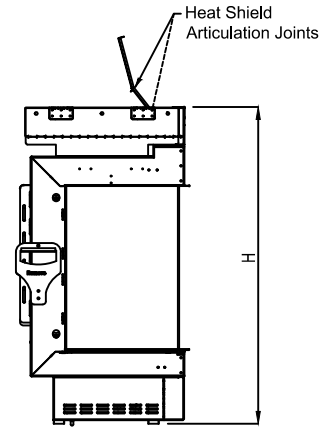

## Framing Details

The valve can be moved 36" from the center of the fireplace in any direction

- Note:
1. Drawings are not to Scale
  2. All dimensions in inches
  3. No weight can be transferred to the fireplace. ALL FRAMING MUST BE SELF-SUPPORTED.

## Fireplace Dimensions

Front View

Side View

Top View

Protective Cover for double glass fans. Ships on double glass models only.

Model	(H) Height	(W) Width	(D) Depth	C1	C2	C3	Viewing Area	
							Front	Side
77H TS	41 1/16"	82 3/4"	21 5/8"	7 7/8"	41 3/8"	12 5/16"	81 5/16" W X 21 5/8" H	14 13/16" W X 21 5/8" H