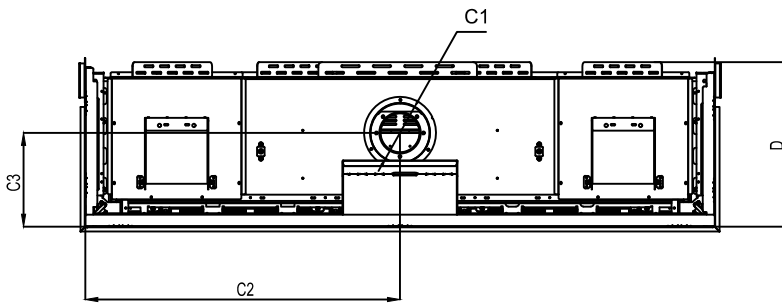

## Framing Details

The valve can be moved 36" from the center of the fireplace in any direction

- Note:
1. Drawings are not to Scale
  2. All dimensions in inches
  3. No weight can be transferred to the fireplace. ALL FRAMING MUST BE SELF-SUPPORTED.

## Fireplace Dimensions

Front View

Side View

Top View

Protective Cover for double glass fans. Ships on double glass models only.

Model	(H) Height	(W) Width	(D) Depth	C1	C2	C3	Viewing Area	
							Front	Side
77H TS	41 1/16"	82 3/4"	21 5/8"	7 7/8"	41 3/8"	12 5/16"	81 5/16" W X 21 5/8" H	14 13/16" W X 21 5/8" H

Note: 1. Drawings are not to Scale  
2. All dimensions in inches