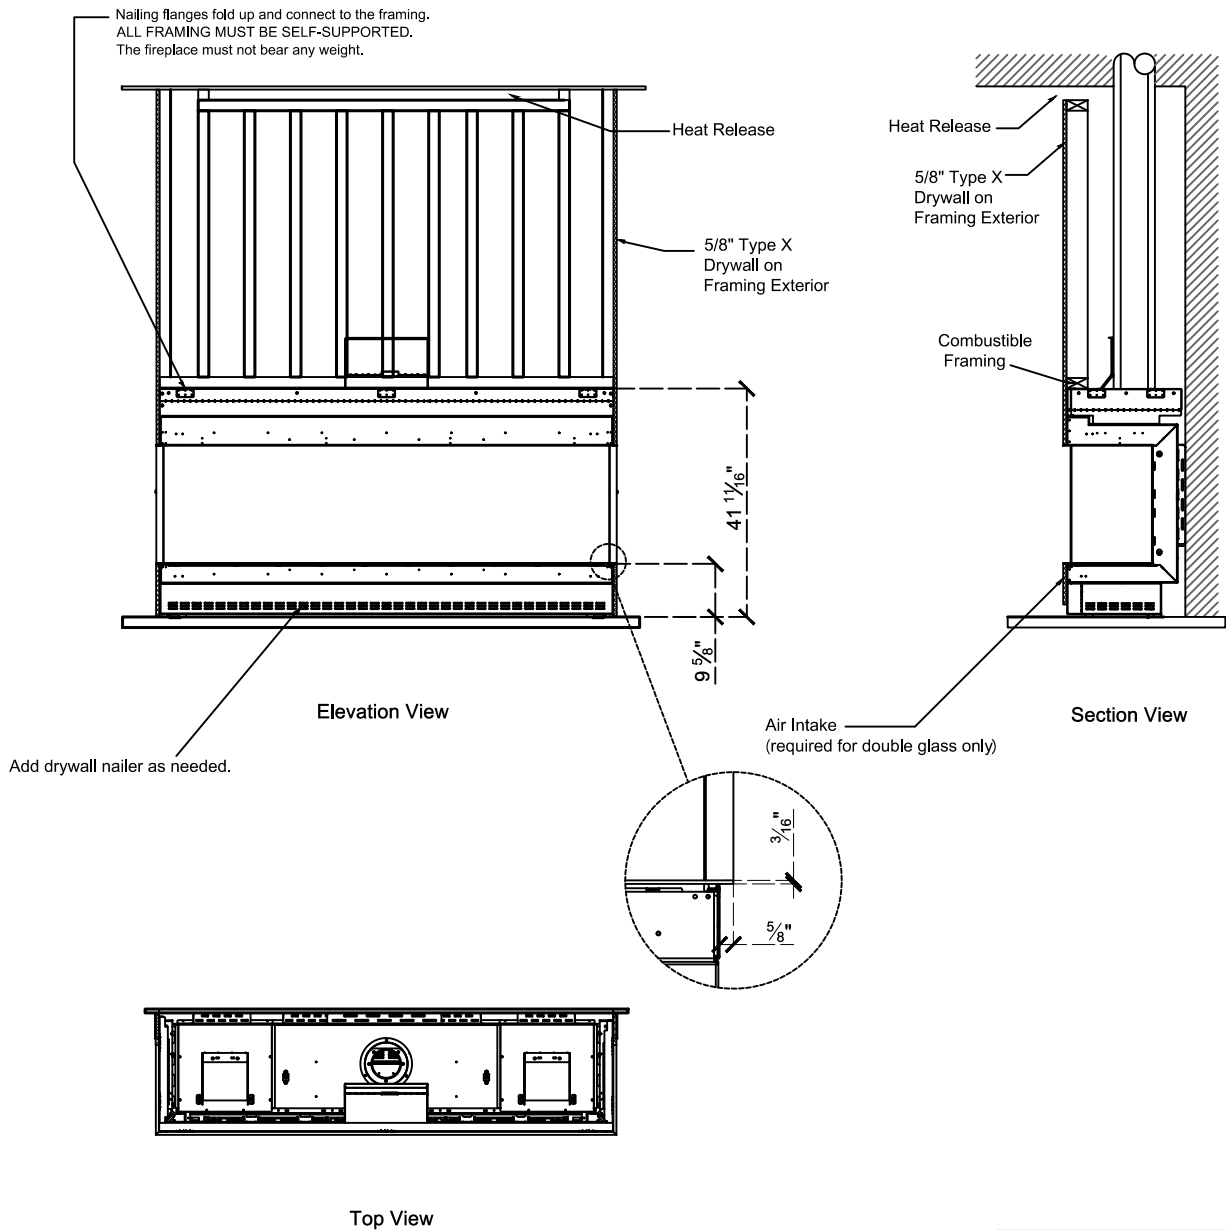

Framing Information: 77H Three Sided ( TS) ( Screen & Double Glass)

Framing Dimensions

Model	A	B	C	D
77H TS	41 1/16"	82 3/4"	21 5/8"	Refer to Vent Manufacturer's Firestop Dimensions

Note: 1. Drawings are not to Scale  
 2. All dimensions in inches  
 3. No weight can be transferred to the fireplace. ALL FRAMING MUST BE SELF-SUPPORTED.

# Framing Information: 77H Three Sided ( TS) ( Screen & Double Glass)

## Framing Details

The valve can be moved 36" from the center of the fireplace in any direction

- Note:
1. Drawings are not to Scale
  2. All dimensions in inches
  3. No weight can be transferred to the fireplace. ALL FRAMING MUST BE SELF-SUPPORTED.

## Fireplace Dimensions

Front View

Side View

Top View

Protective Cover for double glass fans. Ships on double glass models only.

Model	(H) Height	(W) Width	(D) Depth	C1	C2	C3	Viewing Area	
							Front	Side
77H TS	41 1/16"	82 3/4"	21 5/8"	7 7/8"	41 3/8"	12 5/16"	81 5/16" W X 21 5/8" H	14 13/16" W X 21 5/8" H