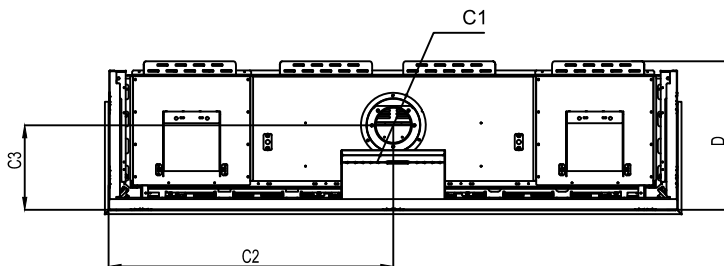

Framing Information: 77 Three Sided (TS) (Screen & Double Glass)

Framing Dimensions

Model	A	B	C	D
77 TS	35 3/4"	82 3/4"	21 5/8"	Refer to Vent Manufacturer's Firestop Dimensions

Note: 1. Drawings are not to Scale
 2. All dimensions in inches
 3. No weight can be transferred to the fireplace. ALL FRAMING MUST BE SELF-SUPPORTED.

Framing Information: 77 Three Sided (TS) (Screen & Double Glass)

Framing Details

The valve can be moved 36" from the center of the fireplace in any direction

- Note:**
1. Drawings are not to Scale
 2. All dimensions in inches
 3. No weight can be transferred to the fireplace. **ALL FRAMING MUST BE SELF-SUPPORTED.**

Framing Information: 77 Three Sided (TS) (Screen & Double Glass)

Fireplace Dimensions

Front View

Side View

Top View

Protective Cover for double glass fans. Ships on double glass models only.

Model	(H) Height	(W) Width	(D) Depth	C1	C2	C3	Viewing Area	
							Front	Side
77 TS	35 3/4"	82 3/4"	21 5/8"	7 7/8"	41 3/8"	12 5/16"	81 5/16" W X 15 3/4" H	14 13/16" W X 15 3/4" H

Note: 1. Drawings are not to Scale
2. All dimensions in inches