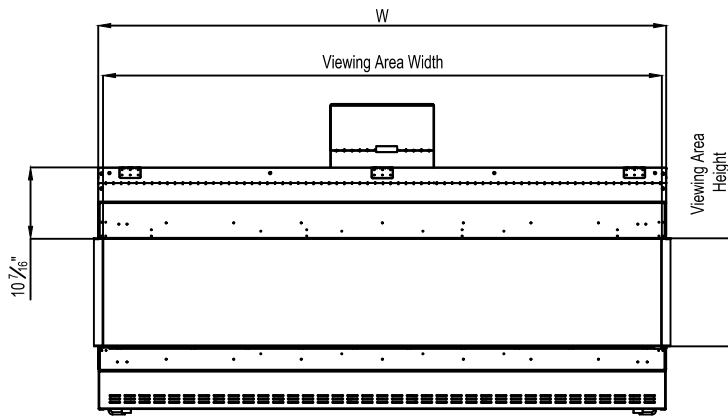

Framing Information: 77 Three Sided (TS) (Screen & Double Glass)

Framing Dimensions

Model	A	B	C	D
77 TS	35 3/4"	82 3/4"	21 5/8"	Refer to Vent Manufacturer's Firestop Dimensions

Note: 1. Drawings are not to Scale
 2. All dimensions in inches
 3. No weight can be transferred to the fireplace. ALL FRAMING MUST BE SELF-SUPPORTED.

Framing Information: 77 Three Sided (TS) (Screen & Double Glass)

Framing Details

The valve can be moved 36" from the center of the fireplace in any direction

- Note:**
1. Drawings are not to Scale
 2. All dimensions in inches
 3. No weight can be transferred to the fireplace. **ALL FRAMING MUST BE SELF-SUPPORTED.**

Framing Information: 77 Three Sided (TS) (Screen & Double Glass)

Fireplace Dimensions

Front View

Side View

Top View

Protective Cover for double glass fans. Ships on double glass models only.

Model	(H) Height	(W) Width	(D) Depth	C1	C2	C3	Viewing Area	
							Front	Side
77 TS	35 3/4"	82 3/4"	21 5/8"	7 7/8"	41 3/8"	12 5/16"	81 5/16" W X 15 3/4" H	14 13/16" W X 15 3/4" H

Note: 1. Drawings are not to Scale
2. All dimensions in inches