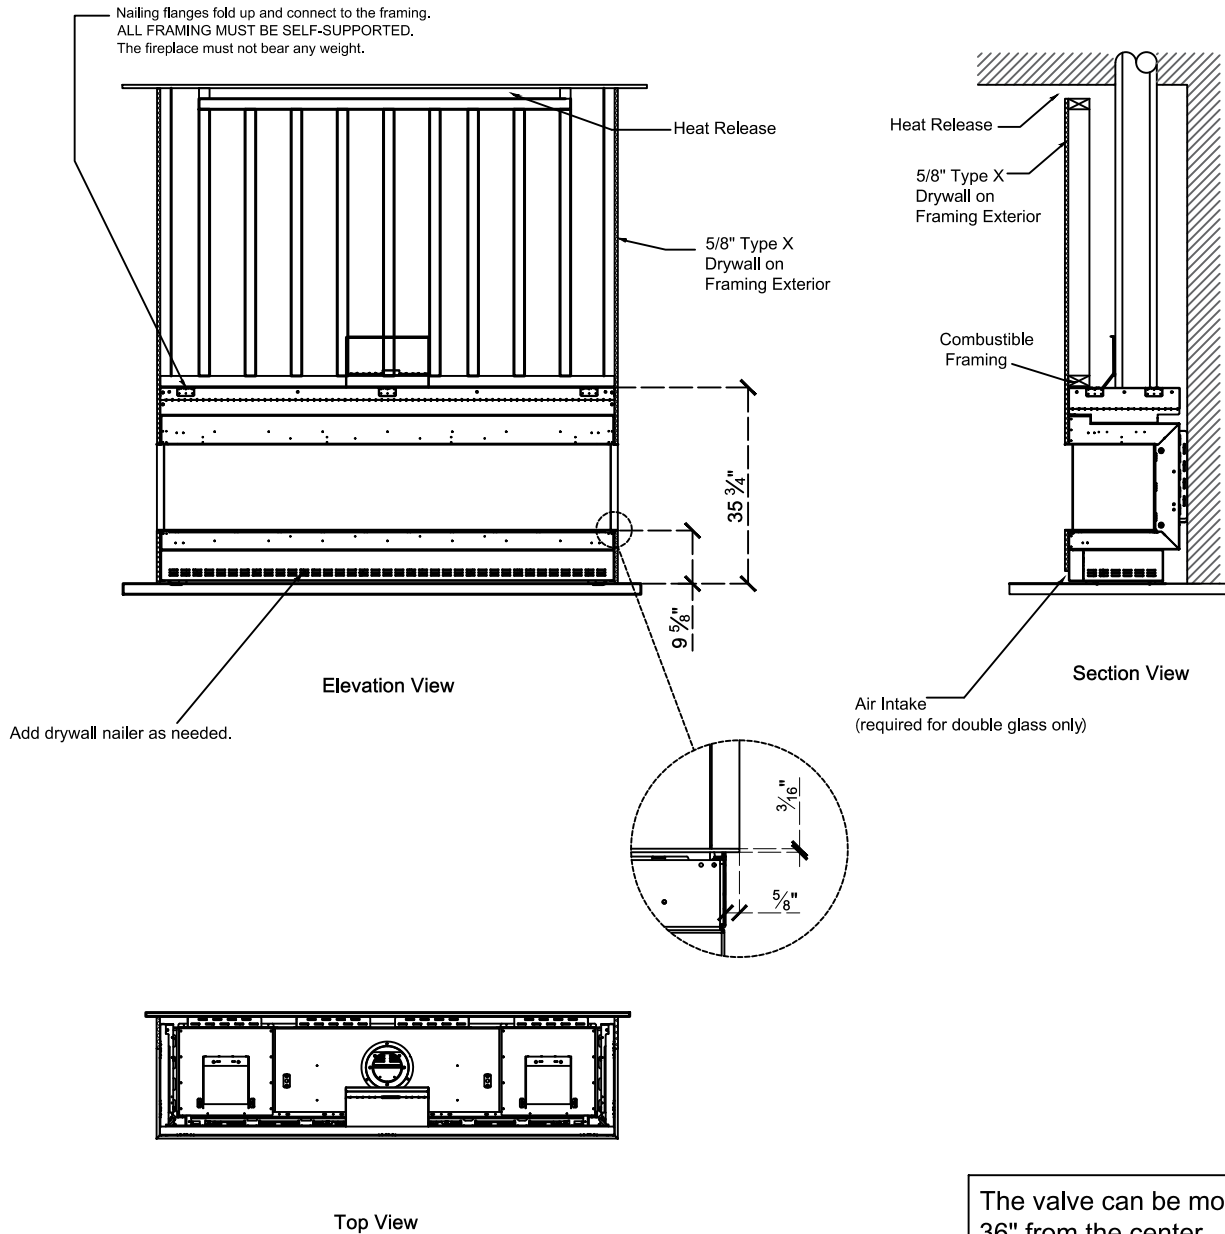

Framing Information: 77 Three Sided (TS) (Screen & Double Glass)

Framing Dimensions

Model	A	B	C	D
77 TS	35 3/4"	82 3/4"	21 5/8"	Refer to Vent Manufacturer's Firestop Dimensions

Note: 1. Drawings are not to Scale
 2. All dimensions in inches
 3. No weight can be transferred to the fireplace. ALL FRAMING MUST BE SELF-SUPPORTED.

Framing Information: 77 Three Sided (TS) (Screen & Double Glass)

Framing Details

The valve can be moved 36" from the center of the fireplace in any direction

- Note:**
1. Drawings are not to Scale
 2. All dimensions in inches
 3. No weight can be transferred to the fireplace. **ALL FRAMING MUST BE SELF-SUPPORTED.**

Framing Information: 77 Three Sided (TS) (Screen & Double Glass)

Fireplace Dimensions

Front View

Side View

Top View

Protective Cover for double glass fans. Ships on double glass models only.

Model	(H) Height	(W) Width	(D) Depth	C1	C2	C3	Viewing Area	
							Front	Side
77 TS	35 3/4"	82 3/4"	21 5/8"	7 7/8"	41 3/8"	12 5/16"	81 5/16" W X 15 3/4" H	14 13/16" W X 15 3/4" H

Note: 1. Drawings are not to Scale
2. All dimensions in inches