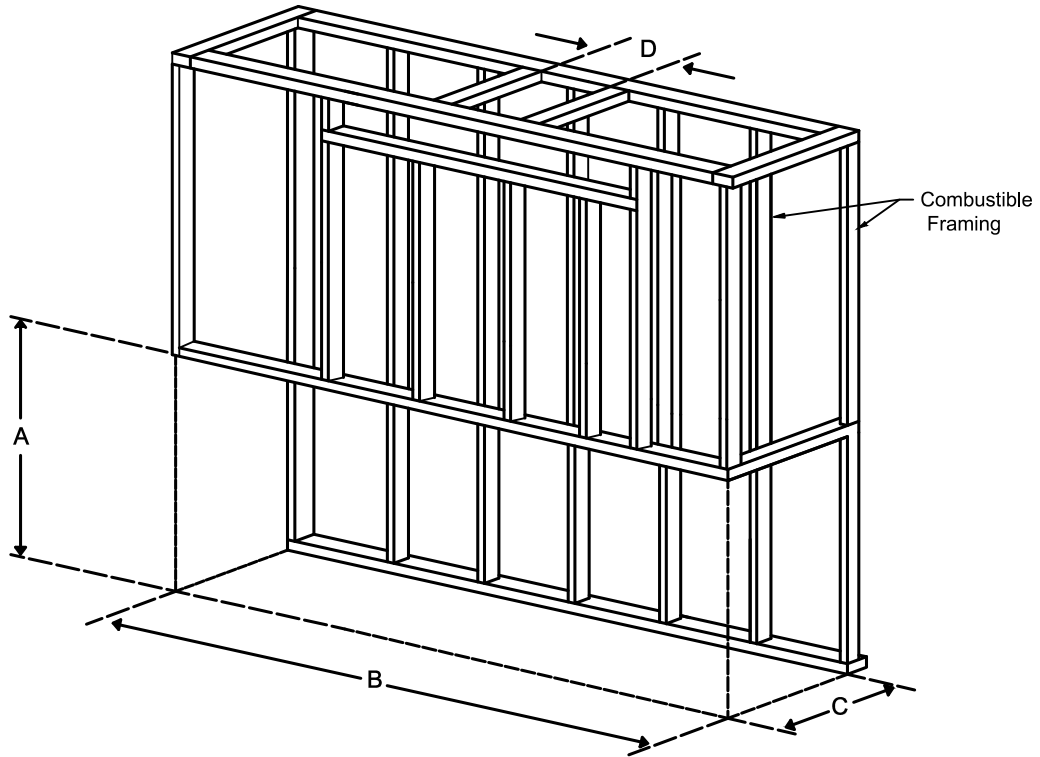

Framing Information: 77 Three Sided (TS) (Screen & Double Glass)

Framing Dimensions

Model	A	B	C	D
77 TS	35 3/4"	82 3/4"	21 5/8"	Refer to Vent Manufacturer's Firestop Dimensions

Note: 1. Drawings are not to Scale
 2. All dimensions in inches
 3. No weight can be transferred to the fireplace. ALL FRAMING MUST BE SELF-SUPPORTED.

Framing Information: 77 Three Sided (TS) (Screen & Double Glass)

Framing Details

The valve can be moved 36" from the center of the fireplace in any direction

- Note:**
1. Drawings are not to Scale
 2. All dimensions in inches
 3. No weight can be transferred to the fireplace. **ALL FRAMING MUST BE SELF-SUPPORTED.**

Framing Information: 77 Three Sided (TS) (Screen & Double Glass)

Fireplace Dimensions

Front View

Side View

Top View

Protective Cover for double glass fans. Ships on double glass models only.

Model	(H) Height	(W) Width	(D) Depth	C1	C2	C3	Viewing Area	
							Front	Side
77 TS	35 3/4"	82 3/4"	21 5/8"	7 7/8"	41 3/8"	12 5/16"	81 5/16" W X 15 3/4" H	14 13/16" W X 15 3/4" H