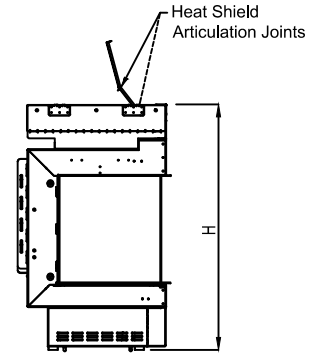

Framing Information: 77 Three Sided (TS) (Screen & Double Glass)

Framing Dimensions

Model	A	B	C	D
77 TS	35 3/4"	82 3/4"	21 5/8"	Refer to Vent Manufacturer's Firestop Dimensions

Note: 1. Drawings are not to Scale
 2. All dimensions in inches
 3. No weight can be transferred to the fireplace. ALL FRAMING MUST BE SELF-SUPPORTED.

Framing Information: 77 Three Sided (TS) (Screen & Double Glass)

Framing Details

The valve can be moved 36" from the center of the fireplace in any direction

- Note:**
1. Drawings are not to Scale
 2. All dimensions in inches
 3. No weight can be transferred to the fireplace. **ALL FRAMING MUST BE SELF-SUPPORTED.**

Framing Information: 77 Three Sided (TS) (Screen & Double Glass)

Fireplace Dimensions

Front View

Side View

Top View

Protective Cover for double glass fans. Ships on double glass models only.

Model	(H) Height	(W) Width	(D) Depth	C1	C2	C3	Viewing Area	
							Front	Side
77 TS	35 3/4"	82 3/4"	21 5/8"	7 7/8"	41 3/8"	12 5/16"	81 5/16" W X 15 3/4" H	14 13/16" W X 15 3/4" H

Note: 1. Drawings are not to Scale
2. All dimensions in inches