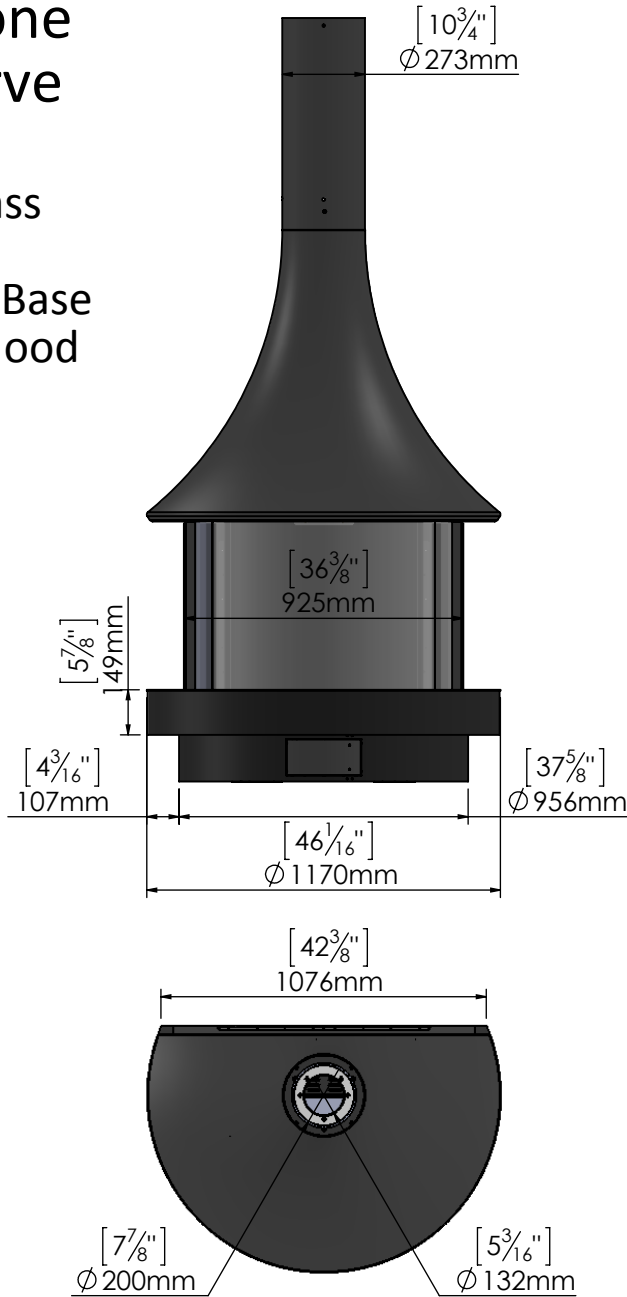

## Stand Alone 6575 Curve

Double Glass

Double Level Base  
Decorative Hood