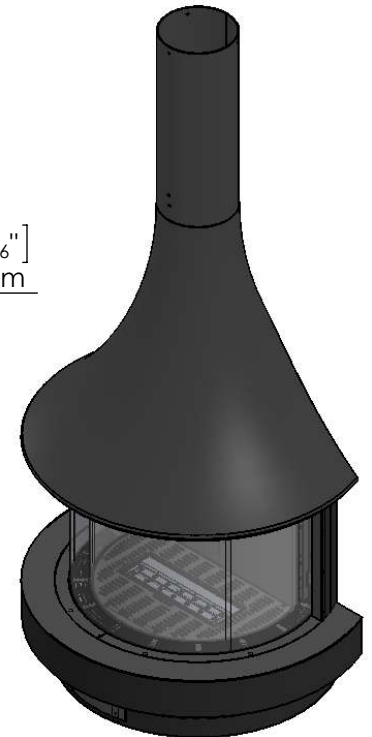

## Stand Alone 6575 Curve

Double Glass

Double Level Base  
Decorative Hood