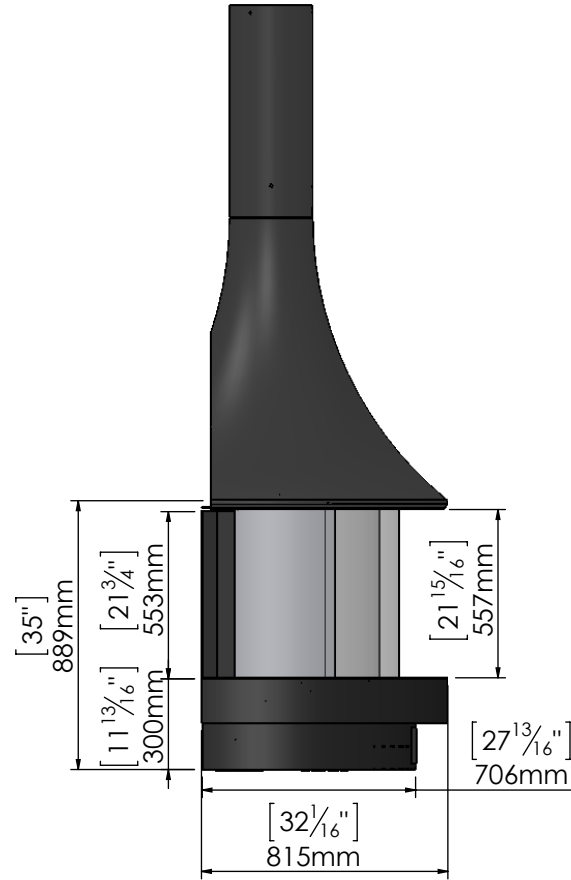

## Stand Alone 6575 Curve

Double Glass

Double Level Base  
Decorative Hood