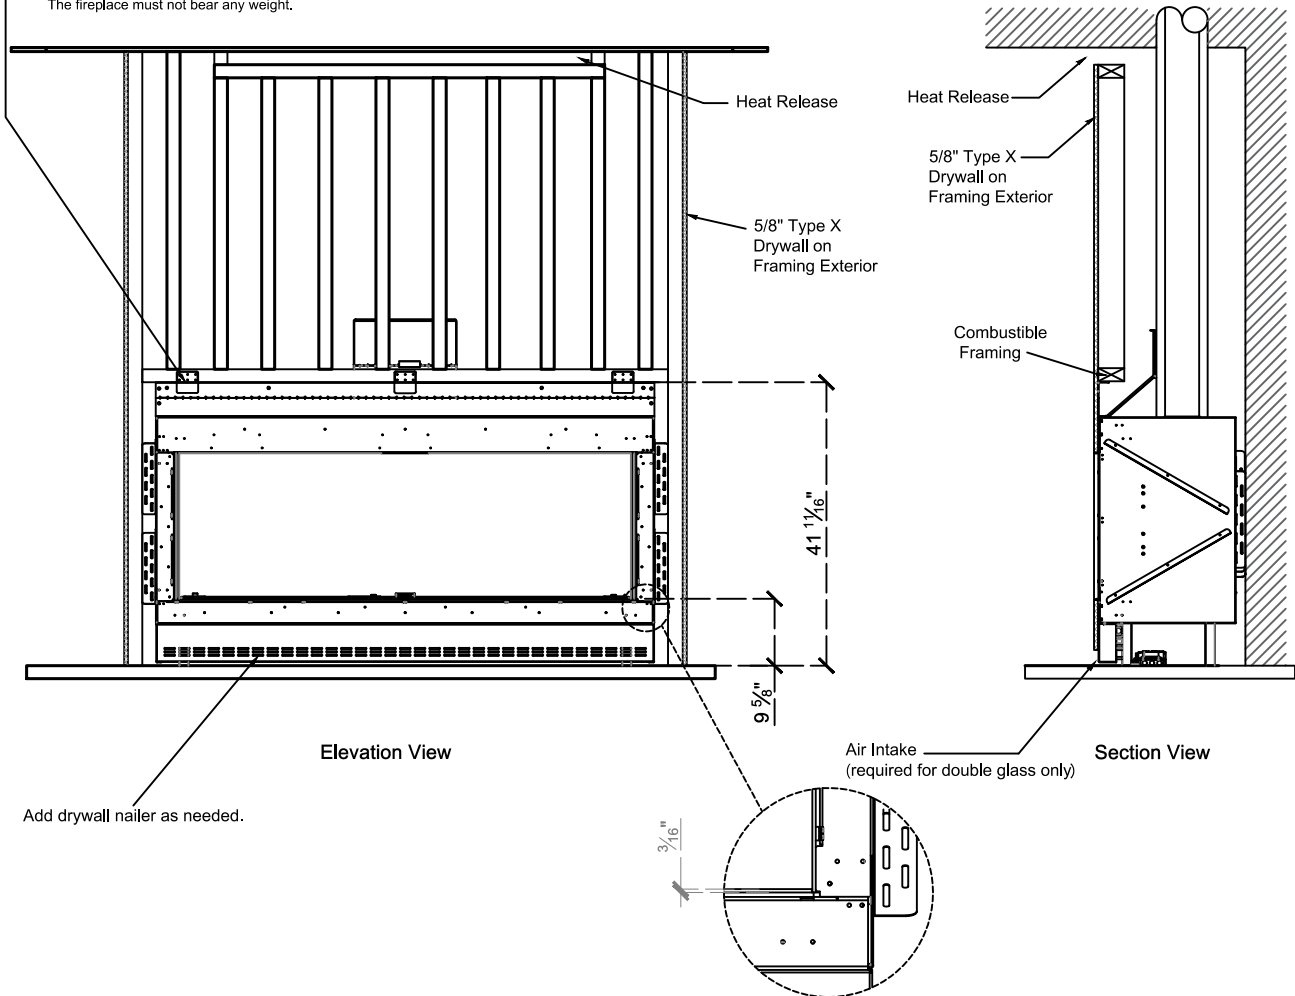

Framing Information: 68H Front (Screen & Double Glass)

ORTAL
YOUR LIFE. YOUR FIRE

Framing Dimensions

Model	A	B	C	D
68H Front	41 $\frac{1}{16}$ "	77 $\frac{5}{16}$ "	21 $\frac{5}{8}$ "	Refer to Vent Manufacturer's Firestop Dimensions

Note : 1. Drawings are not to Scale
 2. All dimensions in inches
 3. No weight can be transferred to the fireplace. ALL FRAMING MUST BE SELF-SUPPORTED.

Framing Information: 68H Front (Screen & Double Glass)

Framing Details

Nailing flanges fold up and connect to the framing.
ALL FRAMING MUST BE SELF-SUPPORTED.
 The fireplace must not bear any weight.

The valve can be moved
 36" from the center
 of the fireplace in any
 direction

Fireplace Dimensions

Front View

Side View

Top View

Protective Cover for double glass fans. Ships on double glass models only.

Model	(H) Height	(W) Width	(D) Depth	C1	C2	C3	Viewing Area	
							Front	Side
68H Front	41 11/16"	77 5/16"	21 5/8"	7 7/8"	38 1/16"	12 5/16"	68 1/16" W X 21 5/8" H	—