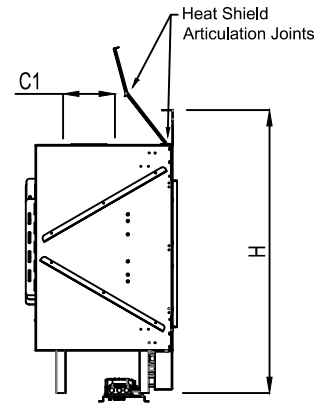

Framing Details

Nailing flanges fold up and connect to the framing.
ALL FRAMING MUST BE SELF-SUPPORTED.
 The fireplace must not bear any weight.

The valve can be moved
 36" from the center
 of the fireplace in any
 direction

- Note :
1. Drawings are not to Scale
 2. All dimensions in inches
 3. No weight can be transferred to the fireplace. **ALL FRAMING MUST BE SELF-SUPPORTED.**

Framing Information: 68H Front (Screen & Double Glass)

Fireplace Dimensions

Front View

Side View

Top View

Protective Cover for double glass fans. Ships on double glass models only.

Model	(H) Height	(W) Width	(D) Depth	C1	C2	C3	Viewing Area	
							Front	Side
68H Front	41 11/16"	77 5/16"	21 5/8"	7 7/8"	38 1/16"	12 5/16"	68 1/16" W X 21 5/8" H	—

Note : 1. Drawings are not to Scale
2. All dimensions in inches