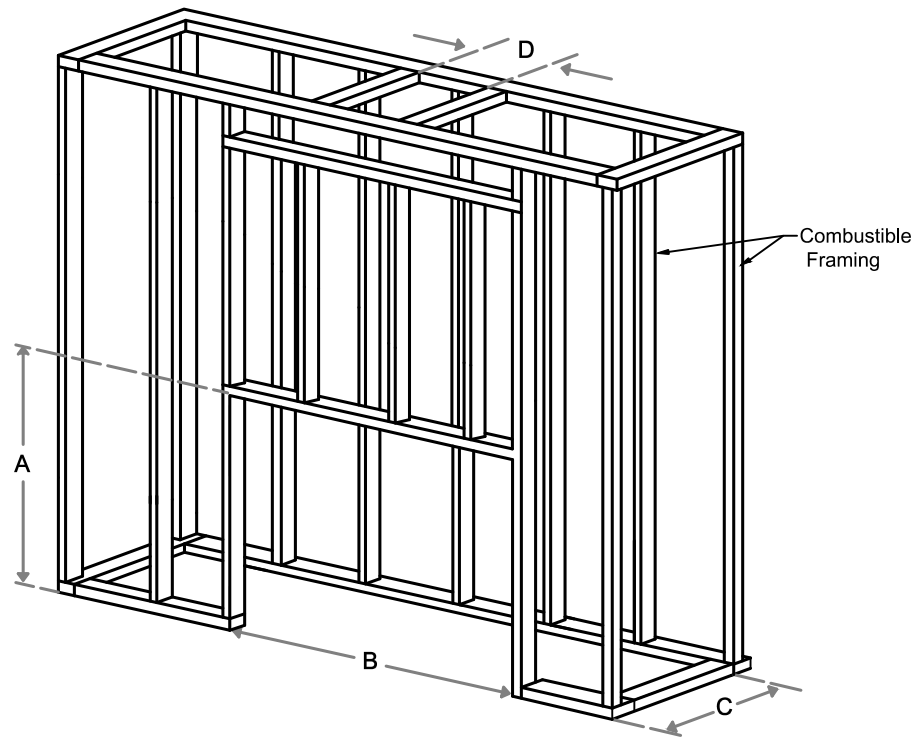

Framing Information: 68H Front (Screen & Double Glass)

ORTAL
YOUR LIFE. YOUR FIRE

Framing Dimensions

Model	A	B	C	D
68H Front	41 $\frac{1}{16}$ "	77 $\frac{5}{16}$ "	21 $\frac{5}{8}$ "	Refer to Vent Manufacturer's Firestop Dimensions

Note : 1. Drawings are not to Scale
 2. All dimensions in inches
 3. No weight can be transferred to the fireplace. ALL FRAMING MUST BE SELF-SUPPORTED.

Framing Information: 68H Front (Screen & Double Glass)

Framing Details

Nailing flanges fold up and connect to the framing.
ALL FRAMING MUST BE SELF-SUPPORTED.
 The fireplace must not bear any weight.

The valve can be moved
 36" from the center
 of the fireplace in any
 direction

Fireplace Dimensions

Front View

Side View

Top View

Protective Cover for double glass fans. Ships on double glass models only.

Model	(H) Height	(W) Width	(D) Depth	C1	C2	C3	Viewing Area	
							Front	Side
68H Front	41 11/16"	77 5/16"	21 5/8"	7 7/8"	38 1/16"	12 5/16"	68 1/16" W X 21 5/8" H	—