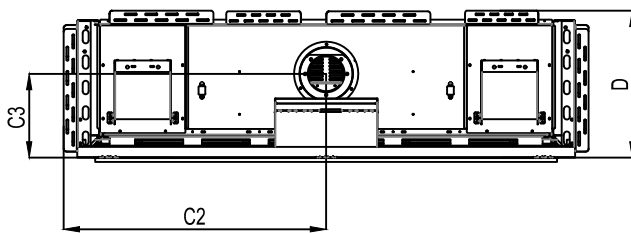

Framing Details

Nailing flanges fold up and connect to the framing.
ALL FRAMING MUST BE SELF-SUPPORTED.
 The fireplace must not bear any weight.

The valve can be moved
 36" from the center
 of the fireplace in any
 direction

- Note :
1. Drawings are not to Scale
 2. All dimensions in inches
 3. No weight can be transferred to the fireplace. **ALL FRAMING MUST BE SELF-SUPPORTED.**

Framing Information: 68H Front (Screen & Double Glass)

Fireplace Dimensions

Front View

Side View

Top View

Protective Cover for double glass fans. Ships on double glass models only.

Model	(H) Height	(W) Width	(D) Depth	C1	C2	C3	Viewing Area	
							Front	Side
68H Front	41 11/16"	77 5/16"	21 5/8"	7 7/8"	38 1/16"	12 5/16"	68 1/16" W X 21 5/8" H	—

Note : 1. Drawings are not to Scale
2. All dimensions in inches