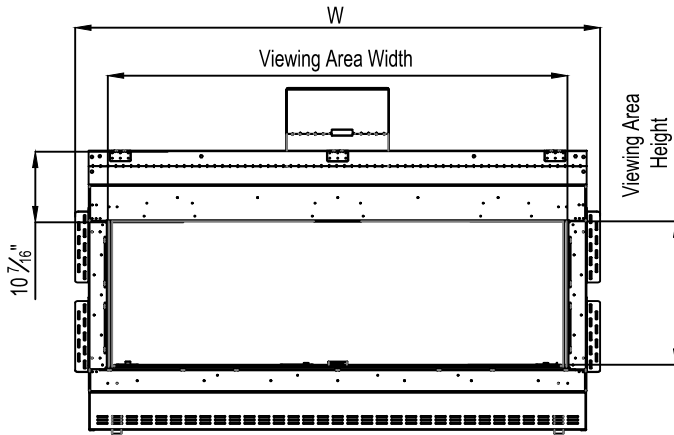

Note : 1. Drawings are not to Scale
 2. All dimensions in inches
 3. No weight can be transferred to the fireplace. ALL FRAMING MUST BE SELF-SUPPORTED.

Framing Information: 68H Front (Screen & Double Glass)

Framing Details

Nailing flanges fold up and connect to the framing.
ALL FRAMING MUST BE SELF-SUPPORTED.
 The fireplace must not bear any weight.

The valve can be moved
 36" from the center
 of the fireplace in any
 direction

- Note :
1. Drawings are not to Scale
 2. All dimensions in inches
 3. No weight can be transferred to the fireplace. **ALL FRAMING MUST BE SELF-SUPPORTED.**

Framing Information: 68H Front (Screen & Double Glass)

Fireplace Dimensions

Front View

Side View

Top View

Protective Cover for double glass fans. Ships on double glass models only.

Model	(H) Height	(W) Width	(D) Depth	C1	C2	C3	Viewing Area	
							Front	Side
68H Front	41 11/16"	77 5/16"	21 5/8"	7 7/8"	38 1/16"	12 5/16"	68 1/16" W X 21 5/8" H	—