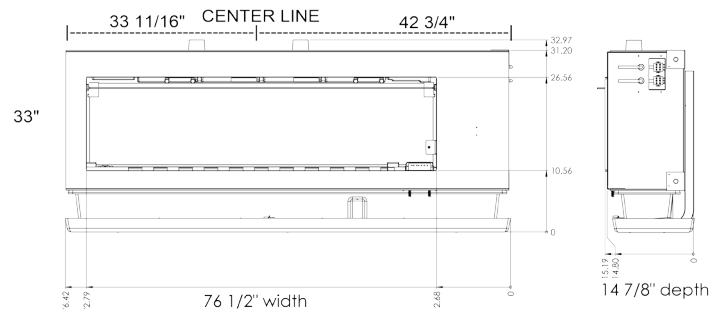

OPTIONAL MEDIA

Optional Media

SPECIFICATIONS

VOLTS	AC 120V / 60Hz
WATTS	1,520
BTU's	5,000 (optional)
VIEWING AREA	60" L x 16" H
FRAMING AREA	77" L x 33½" H x 15" D
OVERALL DIMENSIONS	76½" L x 33" W x 14⅞" H