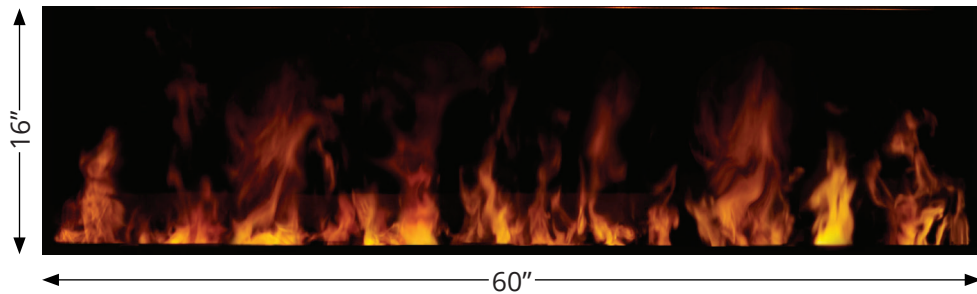

MODERN FLAMES

"BEYOND REAL"

FusionFire™

STEAM FIREPLACE
BUILT-IN/CLEAN FACE

FFS-L60

Modern Flames introduces the FusionFire™ Steam Fireplace, the next step in the company's revolutionary line of innovative fireplace products. Modern Flames harness the power of commercial steam flame technology seen in the likes of Disney and Universal Studio with its revolutionary FusionFire™ Steam Fireplace. The FusionFire™ Steam Fireplace was designed to handle the rigors of everyday use and consumes extremely small amounts of water when running. Because it is safe to the touch and uses clean steam energy, no clearance is required for builders or homeowners. Requiring only 120v electric, home builders struggling to install gas fireplaces that meet the rigid parameters of modern green building codes and the new "Net Zero" requirements should look no further than the FusionFire™ Steam Fireplace. Featuring the most life-like flame ever developed, this steam-based unit will be the first fireplace on the market that provides the consumer with the best aspects of both gas and electric, opening the door for a host of residential and commercial applications.

STANDARD FEATURES

- Built-In Clean Face Installation
- Full Flame Viewing Area
- Can be installed beneath a TV
- Full life-like flame appearance
- Patented Steam Technology
- Cool to the Touch Glass Face
- Manual Fill or Direct Plumbing
- No Venting or Minimum to Combustibles
- Optional Heating Available
- 120 V Hard Wire
- Operates with Remote or Touch Pad
- Internal Computer
- Adjustable Flame Height & Lighting Intensity