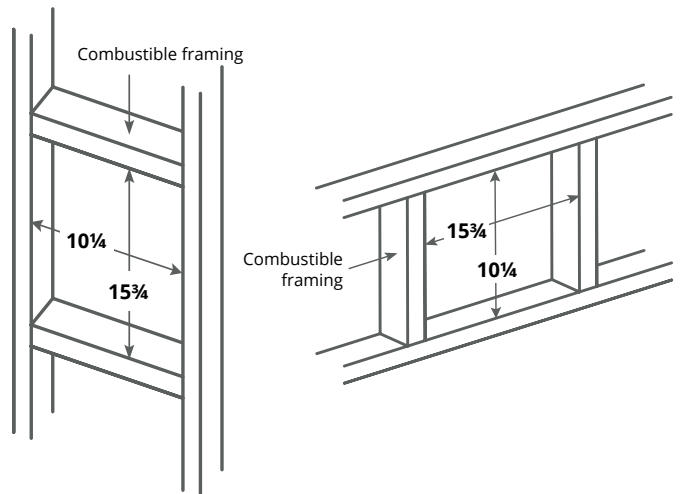

# Cool Wall Advantage Dimensions

TV kit plenum dimensions

Sidewall kit plenum dimensions

DIMENSIONS									
	A	B	C	D	E	F	G	H	I
36"	39 <sup>13</sup> / <sub>16</sub> "	38 <sup>7</sup> / <sub>8</sub> "	3"	1 <sup>1</sup> / <sub>2</sub> "	N/A	2"	9 <sup>5</sup> / <sub>16</sub> "	N/A	7 <sup>1</sup> / <sub>16</sub> "
48"	51 <sup>7</sup> / <sub>8</sub> "	50 <sup>7</sup> / <sub>8</sub> "	3"	1 <sup>1</sup> / <sub>2</sub> "	30 <sup>1</sup> / <sub>2</sub> "	2"	9 <sup>5</sup> / <sub>16</sub> "	21"	7 <sup>1</sup> / <sub>16</sub> "
63"	66 <sup>1</sup> / <sub>16</sub> "	65 <sup>1</sup> / <sub>16</sub> "	3"	1 <sup>1</sup> / <sub>2</sub> "	38 <sup>3</sup> / <sub>16</sub> "	2"	9 <sup>5</sup> / <sub>16</sub> "	21"	6 <sup>5</sup> / <sub>16</sub> "
72"	75 <sup>13</sup> / <sub>16</sub> "	74 <sup>13</sup> / <sub>16</sub> "	3"	1 <sup>1</sup> / <sub>2</sub> "	39 <sup>7</sup> / <sub>16</sub> "	2"	9 <sup>5</sup> / <sub>16</sub> "	21"	7 <sup>1</sup> / <sub>16</sub> "

36" size features 2 venting holes  
5" flex must be ordered separately

Vertical sidewall kit louver dimensions

Horizontal sidewall kit louver dimensions

# Cool Wall Advantage Framing Dimensions

TV kit framing dimensions

36" size features 2 venting holes

Sidewall kit framing dimensions

1	Non combustable framing
2	Cool Wall Advantage opening
3	2x4 on edge
4	Main vent
5	5" venting