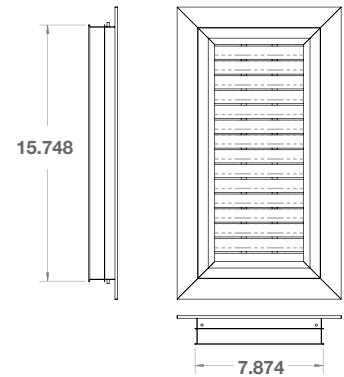

# Cool Wall Advantage Dimensions

TV kit plenum dimensions

Sidewall kit plenum dimensions

DIMENSIONS									
	A	B	C	D	E	F	G	H	I
36"	39 <sup>13</sup> / <sub>16</sub> "	38 <sup>7</sup> / <sub>8</sub> "	3"	1 <sup>1</sup> / <sub>2</sub> "	N/A	2"	9 <sup>5</sup> / <sub>16</sub> "	N/A	7 <sup>1</sup> / <sub>16</sub> "
48"	51 <sup>7</sup> / <sub>8</sub> "	50 <sup>7</sup> / <sub>8</sub> "	3"	1 <sup>1</sup> / <sub>2</sub> "	30 <sup>1</sup> / <sub>2</sub> "	2"	9 <sup>5</sup> / <sub>16</sub> "	21"	7 <sup>1</sup> / <sub>16</sub> "
63"	66 <sup>1</sup> / <sub>16</sub> "	65 <sup>1</sup> / <sub>16</sub> "	3"	1 <sup>1</sup> / <sub>2</sub> "	38 <sup>3</sup> / <sub>16</sub> "	2"	9 <sup>5</sup> / <sub>16</sub> "	21"	6 <sup>5</sup> / <sub>16</sub> "
72"	75 <sup>13</sup> / <sub>16</sub> "	74 <sup>13</sup> / <sub>16</sub> "	3"	1 <sup>1</sup> / <sub>2</sub> "	39 <sup>7</sup> / <sub>16</sub> "	2"	9 <sup>5</sup> / <sub>16</sub> "	21"	7 <sup>1</sup> / <sub>16</sub> "

36" size features 2 venting holes  
5" flex must be ordered separately

Vertical sidewall kit louver dimensions

Horizontal sidewall kit louver dimensions