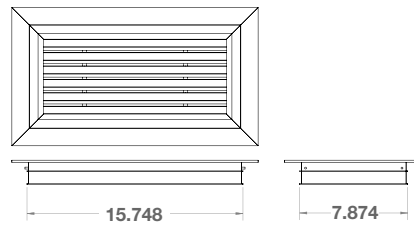

Horizontal sidewall kit louver dimensions

Cool Wall Advantage Framing Dimensions