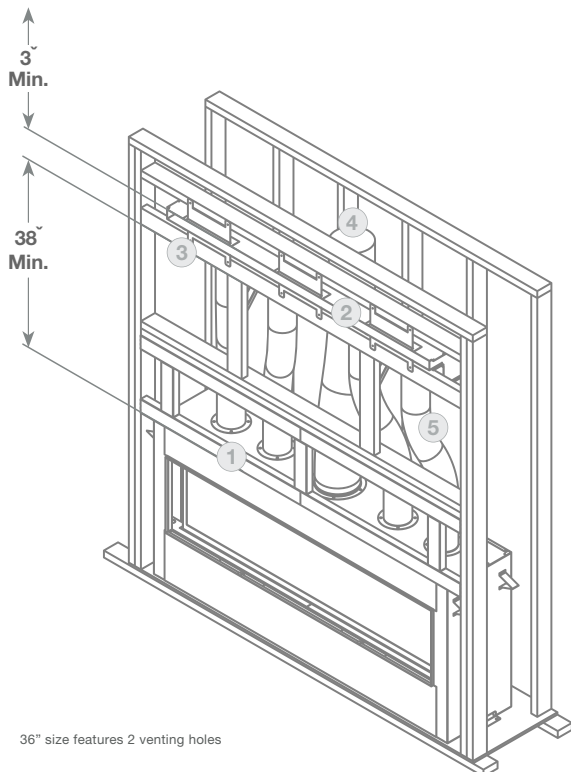

# Cool Wall Advantage Dimensions

TV kit plenum dimensions

Sidewall kit plenum dimensions

DIMENSIONS									
	A	B	C	D	E	F	G	H	I
36"	39 <sup>13</sup> / <sub>16</sub> "	38 <sup>7</sup> / <sub>8</sub> "	3"	1 <sup>1</sup> / <sub>2</sub> "	N/A	2"	9 <sup>5</sup> / <sub>16</sub> "	N/A	7 <sup>1</sup> / <sub>16</sub> "
48"	51 <sup>7</sup> / <sub>8</sub> "	50 <sup>7</sup> / <sub>8</sub> "	3"	1 <sup>1</sup> / <sub>2</sub> "	30 <sup>1</sup> / <sub>2</sub> "	2"	9 <sup>5</sup> / <sub>16</sub> "	21"	7 <sup>1</sup> / <sub>16</sub> "
63"	66 <sup>1</sup> / <sub>16</sub> "	65 <sup>1</sup> / <sub>16</sub> "	3"	1 <sup>1</sup> / <sub>2</sub> "	38 <sup>3</sup> / <sub>16</sub> "	2"	9 <sup>5</sup> / <sub>16</sub> "	21"	6 <sup>5</sup> / <sub>16</sub> "
72"	75 <sup>13</sup> / <sub>16</sub> "	74 <sup>13</sup> / <sub>16</sub> "	3"	1 <sup>1</sup> / <sub>2</sub> "	39 <sup>7</sup> / <sub>16</sub> "	2"	9 <sup>5</sup> / <sub>16</sub> "	21"	7 <sup>1</sup> / <sub>16</sub> "

36" size features 2 venting holes  
5" flex must be ordered separately

Vertical sidewall kit louver dimensions

Horizontal sidewall kit louver dimensions

# Cool Wall Advantage Framing Dimensions

TV kit framing dimensions

36" size features 2 venting holes

Sidewall kit framing dimensions

1	Non combustable framing
2	Cool Wall Advantage opening
3	2x4 on edge
4	Main vent
5	5" venting