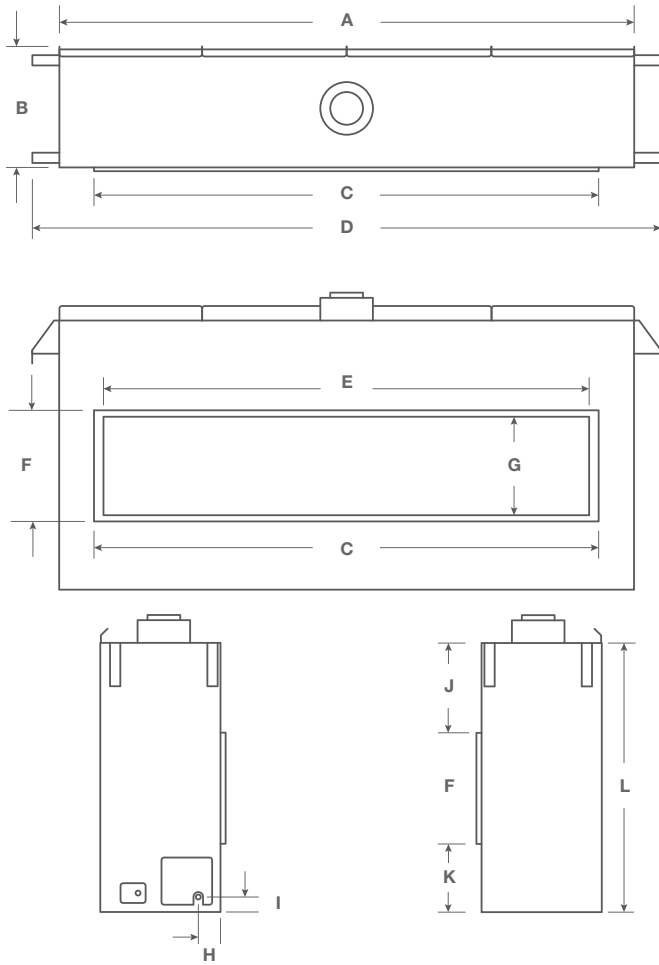

Distinction Series Dimensions

Single sided dimensions

D3615 SINGLE SIDED DIMENSIONS

A	B	C	D	E	F	G	H	I	J	K	L
51$\frac{7}{8}$	17$\frac{3}{8}$	40$\frac{3}{4}$	N/A	37$\frac{7}{8}$	17	15$\frac{1}{2}$	6$\frac{1}{8}$	2$\frac{3}{8}$	13$\frac{3}{8}$	10$\frac{3}{8}$	41

D4815 SINGLE SIDED DIMENSIONS

A	B	C	D	E	F	G	H	I	J	K	L
63$\frac{7}{8}$	17$\frac{3}{8}$	52$\frac{13}{16}$	71$\frac{3}{4}$	49$\frac{7}{8}$	17	15	6$\frac{1}{8}$	2$\frac{3}{8}$	13$\frac{3}{8}$	10$\frac{3}{8}$	41

D6315 DL6315 SINGLE SIDED DIMENSIONS

A	B	C	D	E	F	G	H	I	J	K	L
72$\frac{7}{8}$	16	65$\frac{13}{16}$	79$\frac{1}{2}$	63$\frac{1}{16}$	16$\frac{1}{8}$	14	7	2$\frac{1}{2}$	6	10$\frac{7}{8}$	33$\frac{3}{16}$

D7215 SINGLE SIDED DIMENSIONS

A	B	C	D	E	F	G	H	I	J	K	L
87$\frac{7}{8}$	18$\frac{3}{8}$	76$\frac{3}{4}$	95$\frac{11}{16}$	73$\frac{3}{8}$	17	15$\frac{1}{2}$	5$\frac{1}{2}$	2$\frac{3}{8}$	13$\frac{3}{8}$	10$\frac{3}{8}$	41