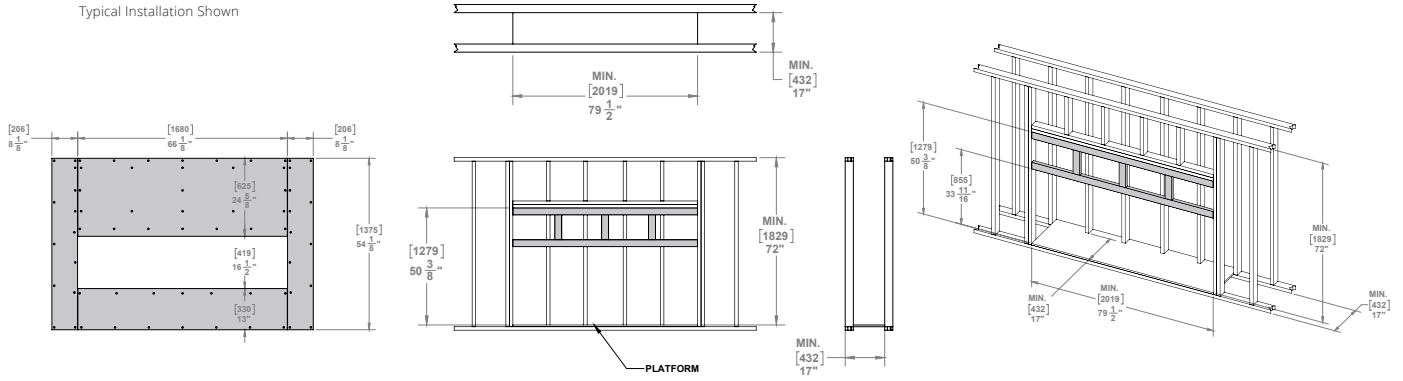

SPEC SHEET

Distinction

D6315 & DL6315

LINEAR GAS FIREPLACE

FRAMING SPECIFICATIONS

Typical Installation Shown

CLEARANCE SPECIFICATIONS

- Sides: 7 1/2"
- Back: 2"
- Top : 38 7/8"
- Floor: 0"
- Facing Material: Cement board (Supplied)
- Cement Board Dimensions:
 - Top 66 1/8 x 24 5/8 (Qty 1)
 - Sides 54 1/8 x 8 1/8 (Qty 2)
 - Bottom 66 1/8 x 13 (Qty 1)