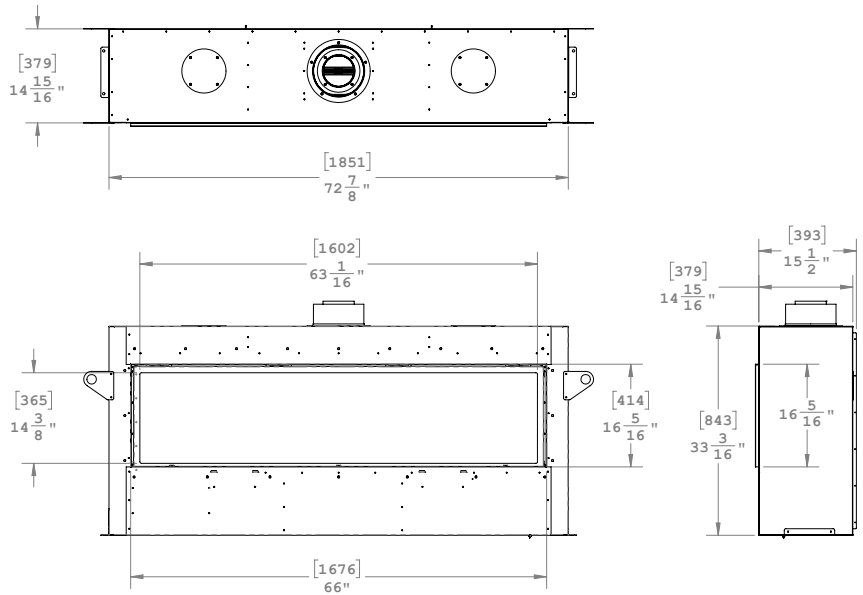

SPEC SHEET

Distinction

D6315 & DL6315

LINEAR GAS FIREPLACE

DIMENSIONS

PART	ACTUAL	FRAMING
FRONT WIDTH	72"	79½"
BACK WIDTH	72"	79½"
HEIGHT	33"	72"
DEPTH	15 ½"	17"
VIEWING AREA	63" X 14¾"	N/A

FEATURES

- 17" Framing Depth
- Montigo 4TH generation 50,000 BTU/HR concealed linear burner for the D6315. 40,000 BTU/HR for the DL6315
- Standard 5/8 direct vent pipe
- Powervent capable to meet any vent configuration up to 100 feet
- Heat distribution kits for secondary heating

SPEC SHEET

Distinction

D6315 & DL6315

LINEAR GAS FIREPLACE

FRAMING SPECIFICATIONS

Typical Installation Shown

CLEARANCE SPECIFICATIONS

- Sides: 7 1/2"
- Back: 2"
- Top : 38 7/8"
- Floor: 0"
- Facing Material: Cement board (Supplied)
- Cement Board Dimensions:
 - Top 66 1/8 x 24 5/8 (Qty 1)
 - Sides 54 1/8 x 8 1/8 (Qty 2)
 - Bottom 66 1/8 x 13 (Qty 1)