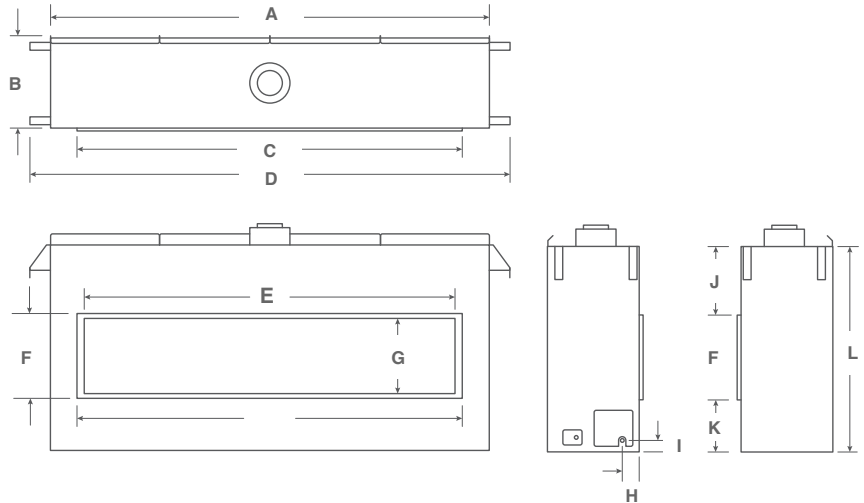

**LINEAR GAS FIREPLACE**

**DIMENSIONS**

PART	ACTUAL	FRAMING
FRONT WIDTH	51 1/2"	59 3/4"
BACK WIDTH	51 1/2"	59 3/4"
HEIGHT	41"	49 15/16"
DEPTH	17 3/8"	17 1/2"
VIEWING AREA	36" X 14 7/8"	N/A

D3615 SINGLE SIDED DIMENSIONS

A	B	C	D	E	F	G	H	I	J	K	L
51 1/2"	17 3/8"	40 3/4"	N/A	37 3/4"	17"	15 1/2"	6 1/8"	2 3/8"	13 1/8"	10 3/8"	41"

**FEATURES**

- 17 1/2" Framing Depth
- Montigo 4<sup>TH</sup> generation 35,000 BTU/HR concealed linear burner
- Standard 5/8 direct vent pipe
- Powervent capable to meet any vent configuration up to 100 feet
- Field convertible to propane with optional conversion kit
- Heat distribution kits for secondary heating

D3615 SINGLE SIDED DIMENSIONS

A	B	C	D	E	F	G	H	I	J	K
49 <sup>1</sup> / <sub>16</sub>	2 <sup>1</sup> / <sub>4</sub>	N/A	59 <sup>3</sup> / <sub>4</sub>	17 <sup>1</sup> / <sub>2</sub>	10 <sup>7</sup> / <sub>8</sub>	40 <sup>7</sup> / <sub>8</sub>	24	17 <sup>7</sup> / <sub>8</sub>	12 <sup>1</sup> / <sub>16</sub>	53 <sup>1</sup> / <sub>16</sub>