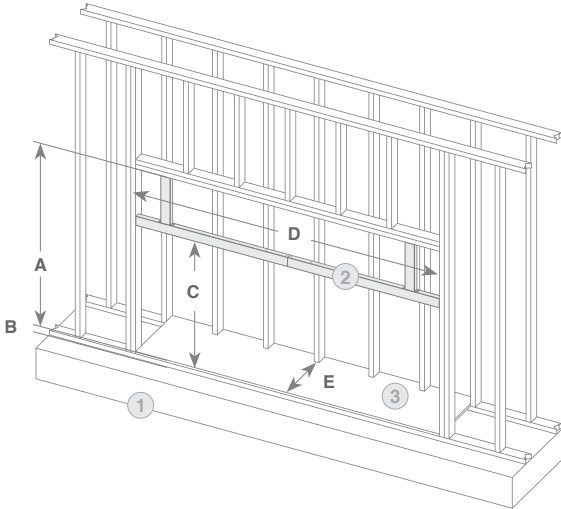

**LINEAR GAS FIREPLACE**

**DIMENSIONS**

PART	ACTUAL	FRAMING
FRONT WIDTH	51 1/2"	59 3/4"
BACK WIDTH	51 1/2"	59 3/4"
HEIGHT	41"	49 15/16"
DEPTH	17 3/8"	17 1/2"
VIEWING AREA	36" X 14 7/8"	N/A

D3615 SINGLE SIDED DIMENSIONS

A	B	C	D	E	F	G	H	I	J	K	L
51 1/2"	17 3/8"	40 3/4"	N/A	37 3/4"	17"	15 1/2"	6 1/8"	2 3/8"	13 1/8"	10 3/8"	41"

**FEATURES**

- 17 1/2" Framing Depth
- Montigo 4<sup>TH</sup> generation 35,000 BTU/HR concealed linear burner
- Standard 5/8 direct vent pipe
- Powervent capable to meet any vent configuration up to 100 feet
- Field convertible to propane with optional conversion kit
- Heat distribution kits for secondary heating

**TECHNICAL SPECIFICATIONS**

**D3615 Comes standard with:**

- Full load Proflame2 control system and full function remote control
- 35,000 BTU/HR NG or LP Montigo 4<sup>TH</sup> generation linear concealed burner
- 30% turn down gas valve with stepper motor
- Ceramic glass door with flush safety screen
- Quiet circulating fans with remote speed adjustment
- Black glass reflective liner kit
- Multicolor LED uplighting with remote control
- Star Ice fireglass media
- Cementboard facing

**D3615 Options:**

- Cool Wall Advantage TV kit
- Cool Wall Advantage side discharge kit

**LINEAR GAS FIREPLACE**

**FRAMING SPECIFICATIONS**

1	Floor structure
2	Metal framing (not used)
3	Fireplace platform
4	Concrete board