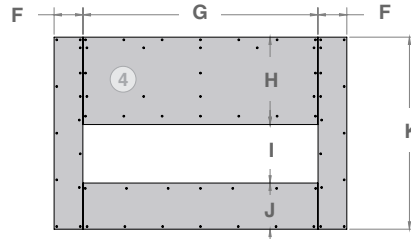

LINEAR GAS FIREPLACE

FRAMING SPECIFICATIONS

1	Floor structure
2	Metal framing (not used)
3	Fireplace platform
4	Concrete board

D3615 SINGLE SIDED DIMENSIONS

A	B	C	D	E	F	G	H	I	J	K
49¹/₁₆	2¹/₄	N/A	59³/₄	17¹/₂	10⁷/₈	40⁷/₈	24	17⁷/₈	12¹/₁₆	53¹/₁₆