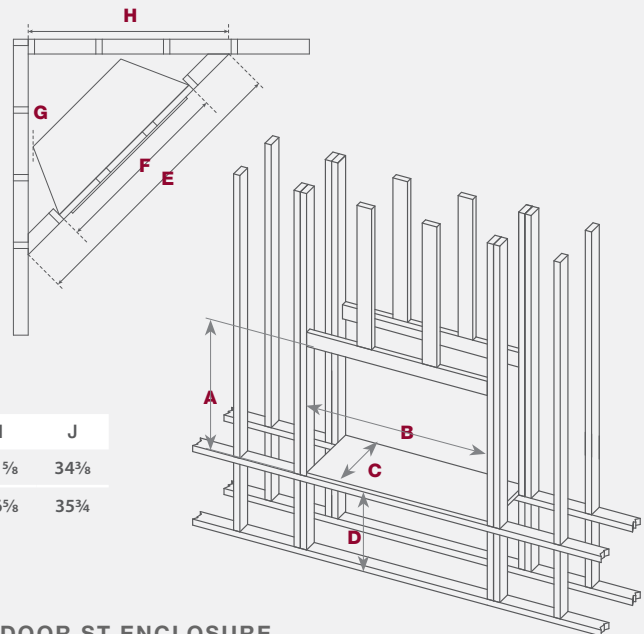

DIVINE OUTDOOR FRAMING

	A	B	C	D	E	F	G	H
H34VO	40 ³ / ₈	33 ³ / ₈	20 ³ / ₄ [†]	12*	61 ⁵ / ₈	33 ³ / ₈	1	43 ⁵ / ₈
H38VO	40 ³ / ₈	37 ⁷ / ₈	21 [†]	12*	65 ⁵ / ₈	37 ⁷ / ₈	1	49 ¹ / ₁₆
H42VO	46 ³ / ₄	42	22 ⁵ / ₈ [†]	12*	72 ¹ / ₄	42	1	51 ¹ / ₁₆

DIVINE OUTDOOR ST FRAMING

	A	B	C	D
H38SVO	38	41	23 ⁷ / ₈	12*

MAHANA FRAMING AND ENCLOSURE

	A	B	C	D	E	F	G	H	I	J
PL42VO	27 ¹ / ₂	42	14 ³ / ₄	12*	62 ⁷ / ₁₆	42 ⁷ / ₈	0	48 ⁷ / ₈	51 ⁵ / ₈	34 ³ / ₈
PL60VO	27 ¹ / ₂	66	14 ³ / ₄	12*	87	67	0	65 ¹ / ₂	76 ⁵ / ₈	35 ³ / ₄

MAHANA ENCLOSURE

DIVINE OUTDOOR ST ENCLOSURE

See instruction manual for detailed instructions

Be sure to plan a drain system for both in the wall and standalone installations.

*Measurement above grade for US installations

[†]Dimension is to back wall or back studs