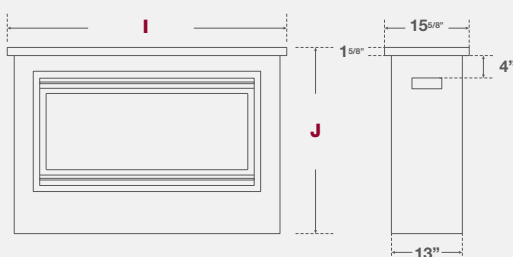

MAHANA ENCLOSURE

DIVINE OUTDOOR ST ENCLOSURE

See instruction manual for detailed instructions

Be sure to plan a drain system for both in the wall and standalone installations.

*Measurement above grade for US installations

[†]Dimension is to back wall or back studs