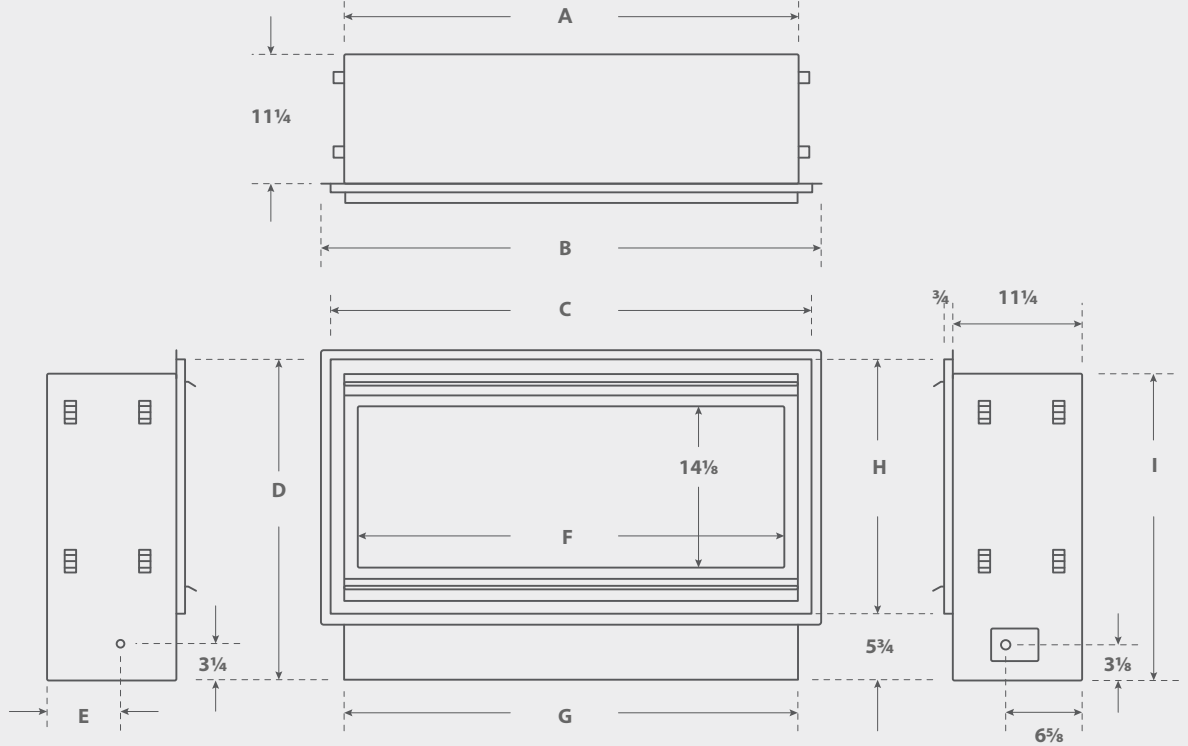

DUNE
RAL 9002

BTU LISTING

PL42VO* / 28,000
PL60VO* / 47,000

MAHANA DIMENSIONS

	A	B	C	D	E	F	G	H	I	J	K
PL42VO	39 ³ / ₈	43 ³ / ₈	42	28	6 ³ / ₈	37 ¹ / ₄	39 ³ / ₈	22 ¹ / ₄	26 ⁷ / ₈	51 ⁵ / ₈	34 ³ / ₈
PL60VO	63 ³ / ₈	67 ³ / ₈	66	28 ⁵ / ₈	4 ⁷ / ₈	61 ¹ / ₄	63 ³ / ₈	22 ³ / ₈	27 ¹ / ₄	76 ⁵ / ₈	35 ³ / ₈

For enclosure dimensions please reference framing dimensions page

MONTIGO / MAHANA / PL60VO / QUARTZ FIREBEADS /

Features

Listed for wood frame construction and facing

Mount a TV directly above the fireplace