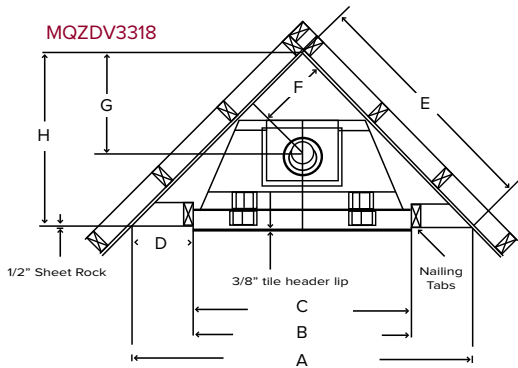

STANDARD FEATURES

- > Millivolt or IPI valve system allows operation during a power failure with Hi/low heat and flame adjustment.
- > Proprietary burner, with realistic burn.
- > Mobile Home, Bedroom and Bed Sitting Room approved.
- > Safety Screen Barrier*

OPTIONAL FEATURES

Designer Clean View Circulating Kit (MQZDV3318 only) – No Louvers Required.

Surround Flatt (MQZDV3318 only) – Black or Pewter

Coverage – 35 5/16" h x 45 13/16" w

Louvers (MQZDV3318 only) – Grills available in Black, Classic Series Black with Antique, Chrome or Polished Brass accents

Surrounds Wide (Louvered Units, MQZDV3318 only) – Polish Brass, Antique or Chrome

Coverage – 31 3/16" h x 36 5/8" w

Surrounds Slim Line (Louvered Units, MQZDV3318 only) –

Polished Brass, Antique Brass, Chrome or Gun Metal Black

Coverage – MQZDV3318 – 30 7/8" h x 33 7/8" w

Surrounds (ZCV3622 only) – Black

Coverage – 34 1/6" h x 39" w

Fan Kit – Heat activated with variable speed control

Thermostat – Wall Mount Millivolt Thermostat or Programmable Thermostat

Remote Control – On/Off, Thermostat, Thermostat/Modulating

Porcelain Reflective Liner or Metal Brick Liner

Log Sets – Split Oak (MQZDV3318 only) or Driftwood (ZCV3622 only)

Contemporary Rock Set

* All gas fireplaces manufactured as of January 1, 2015 will include a Safety Screen Barrier.

LOUVERED FRAMING DIMENSIONS (inches)

MQZDV3318

A	43 3/4"
B	33"
C	32 1/2"
D	5 3/8"
E	31"
F	8 1/2"
G	12"
H	21 7/8"

CLEAN VIEW FRAMING DIMENSIONS (inches)

MQZDV3318   ZCV3622

A	48 7/8"	53 1/2"
B	33 7/8"	36 3/8"
C	33 9/16"	8 9/16"
D	7 1/2"	12"
E	34 9/16"	37 7/8"
F	8 1/2"	26 3/4"
G	12"	-
H	24 7/16"	-

VIEWING AREA

MQZDV3318	25 1/2"	14 5/16"
ZCV3622	29 3/4"	18 5/8"

Top Flue Model	Height		Front Width		Depth	
	Actual	Framing	Actual	Framing	Actual	Framing

LOUVERS

MQZDV3318	30 1/2"	31"	32 3/8"	33"	15 3/4"	15 1/4"

CLEAN VIEW CIRCULATING KIT (CVCK)

MQZDV3318	30 3/8"	33 3/8"	33 9/16"	33 7/8"	18 3/16"	17 3/4"
ZCV3622	37 1/8"	37 1/4"	36"	36 3/8"	17 7/16"	17 1/2"