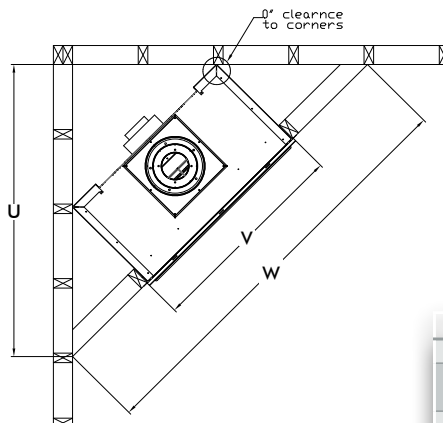

Dimensions

Unit Dimensions

	A	B	C	D	E	F	G	H	I	J	K	L	M	N	O	P	Q	R	S	T
PL38DF P38DF	37¼"	29½"	35¼"	19¾"	4¾"	5½"	33¾"	19½"	5"	8"	26¾"	35½"	11¾"	36¾"	22¾"	39¼"	20¼"	37¼"	17½"	33¼"
PL42DF P42DF	42"	30½"	39½"	20¼"	4¾"	5½"	34¾"	20¾"	5"	8"	27¾"	39¾"	12¾"	37¾"	23¾"	43¾"	21¼"	41½"	18¾"	37½"
PL52DF P52DF	52"	33¼"	47"	21¾"	6"	5¾"	36¾"	22¾"	5"	10"	28¾"	47¾"	14¾"	39"	25¼"	53¾"	22¾"	49¼"	19¾"	45"

Top View

Left Side View

Front View

Right Side View

Framing Dimensions

Framing Dimensions

Model#	U	V	W	X	Y	Z
PL38DF P38DF	53¾"	37¾"	78¼"	20¾"	34¾"	41¼"
PL42DF P42DF	58½"	42"	82¾"	21¾"	35"	42"
PL52DF P52DF	64¾"	52"	91¾"	24½"	37½"	43"

*Framing Dimensions shown for models without surround

Linear P and PL

PL42DF NG Flame with Speckled Stones and Driftwood Log Set

Consult the owner's manual for complete installation instructions, product dimensions and proper clearances to combustible surfaces prior to installing fireplace.