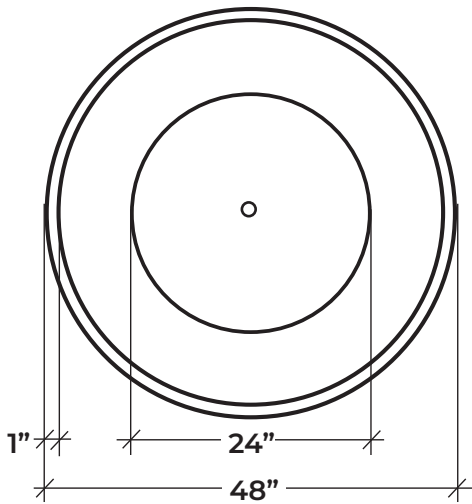

Zen 48

DreamCast

Warm up your days with this versatile aura fire bowl. Complete with an 8" rim for greater functionality this stunning fire bowl adds warmth and ambience to any outdoor space. Warm up your days with this versatile aura fire bowl. Complete with an 8" rim for greater functionality this stunning fire bowl adds warmth and ambience to any outdoor space.

DreamCast
Design & Production

Please contact us at [1-604-278-4939](tel:1-604-278-4939) with any questions. We also encourage you to explore our website at www.dreamcastdesign.com

Our experienced team can assist you with product information, installation and design recommendations.