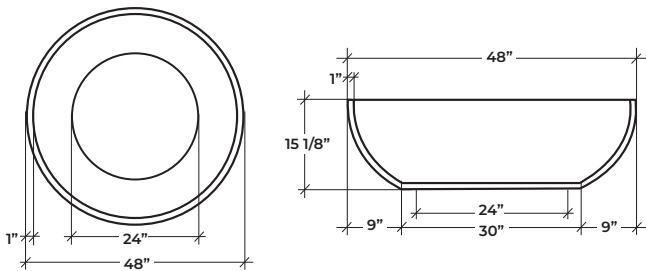

Min. and Max. Gas Inlet Pressures:

The installer is responsible for using the correct fuel lines and/or regulation to provide gas to the fire feature within the specified minimum and maximum gas inlet pressures.

Gas Inlet Pressures

Match Light	Minimum	Maximum
Natural Gas	3.5" W.C. (.8718Kpa)	7.0" W.C. (1.7436Kpa)
Liquid Propane	11.0" W.C. (2.7399 Kpa)	13.0" W.C. (3.2381 Kpa)

DreamCast
Design & Production

Please contact us at **1-604-278-4939** with any questions. We also encourage you to explore our website at www.dreamcastdesign.com

Our experienced team can assist you with product information, installation and design recommendations.