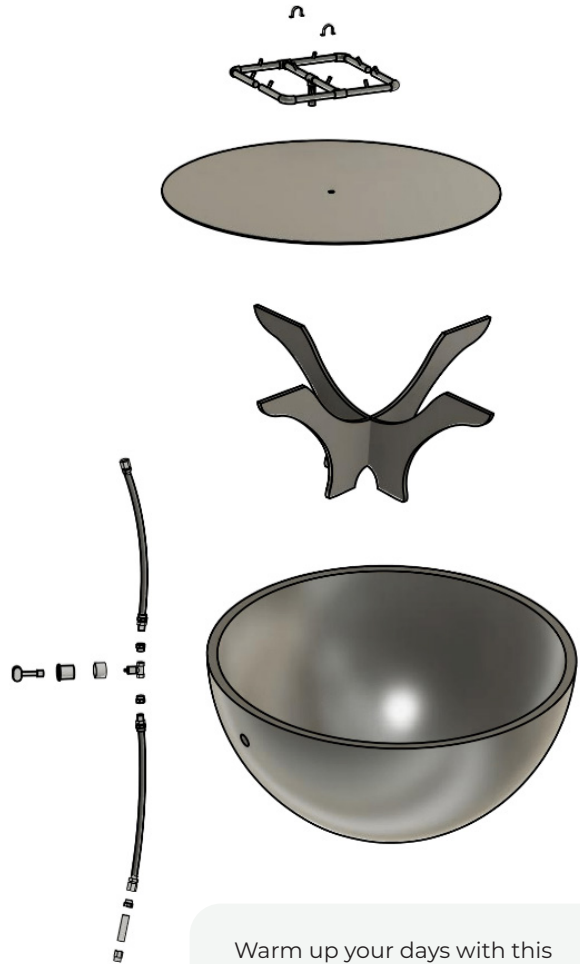

Min. and Max. Gas Inlet Pressures:

The installer is responsible for using the correct fuel lines and/or regulation to provide gas to the fire feature within the specified minimum and maximum gas inlet pressures.

Gas Inlet Pressures

Match Light	Minimum	Maximum
Natural Gas	3.5" W.C. (.8718Kpa)	7.0" W.C. (1.7436Kpa)
Liquid Propane	11.0" W.C. (2.7399 Kpa)	13.0" W.C. (3.2381 Kpa)

DreamCast
Design & Production

Please contact us at **1-604-278-4939** with any questions. We also encourage you to explore our website at www.dreamcastdesign.com

Our experienced team can assist you with product information, installation and design recommendations.

Zen 48

DreamCast

Warm up your days with this versatile aura fire bowl. Complete with an 8" rim for greater functionality this stunning fire bowl adds warmth and ambience to any outdoor space. Warm up your days with this versatile aura fire bowl. Complete with an 8" rim for greater functionality this stunning fire bowl adds warmth and ambience to any outdoor space.