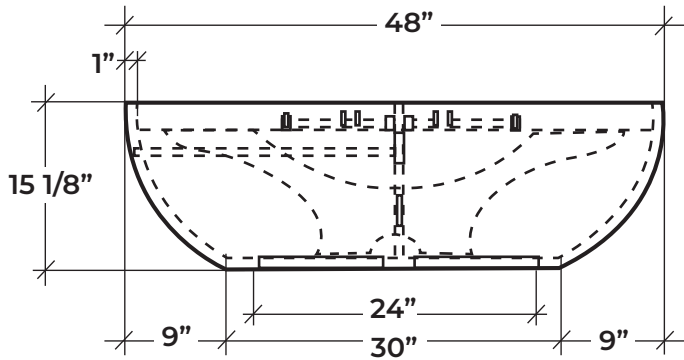

Zen 48

DreamCast

Warm up your days with this versatile aura fire bowl. Complete with an 8" rim for greater functionality this stunning fire bowl adds warmth and ambience to any outdoor space. Warm up your days with this versatile aura fire bowl. Complete with an 8" rim for greater functionality this stunning fire bowl adds warmth and ambience to any outdoor space.

DreamCast
Design & Production

Please contact us at [1-604-278-4939](tel:1-604-278-4939) with any questions. We also encourage you to explore our website at www.dreamcastdesign.com

Our experienced team can assist you with product information, installation and design recommendations.