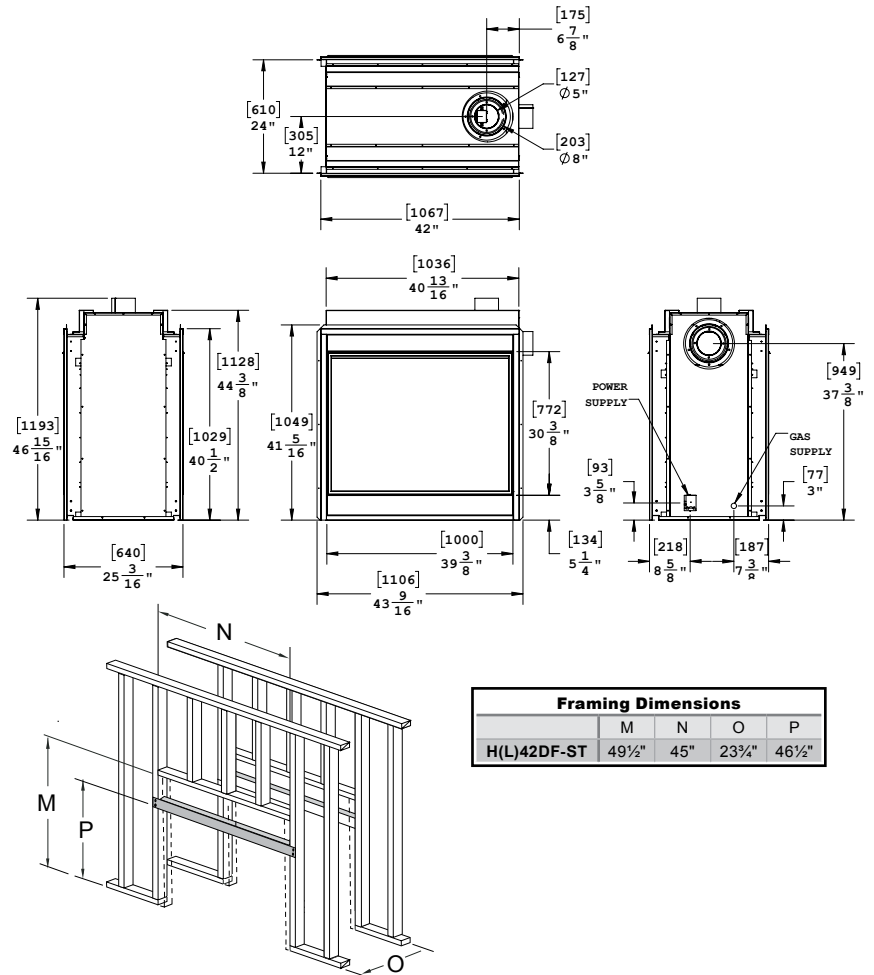

SPEC SHEET  
**H Series ST**  
 H42ST

SEE THROUGH GAS FIREPLACE

DIMENSIONS

PART	ACTUAL	FRAMING
FRONT WIDTH	43 9/16"	45"
BACK WIDTH	43 9/16"	45"
HEIGHT	46 15/16"	49 1/2"
DEPTH	25 3/16"	23 3/4"
VIEWING AREA	39 3/8" X 30 3/8"	N/A

Framing Dimensions				
	M	N	O	P
H(L)42DF-ST	49 1/2"	45"	23 3/4"	46 1/2"

FEATURES

- Snap-lock door for access to firebox
- Power vent capable
- Clean face design
- Hi/lo control to adjust flame level
- Convertible to top or side flue vent

TECHNICAL SPECIFICATIONS

H42ST Comes standard with:

- Tempered glass
- Door screen
- Hi/lo control to adjust flame level
- 37,000 BTU Traditional burner + logset
- Wrought iron grate

H42ST Options:

- Remote control
- Fireplace surround in satin black or stainless steel
- Linear burner conversion kit
- Fan kit