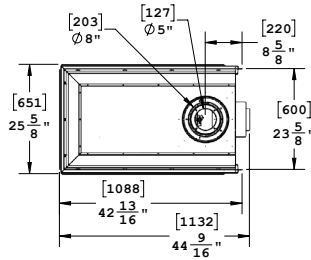

SPEC SHEET

Peninsula

H38PFC HL38PFC

MONTIGO®

MULTI-SIDED FIREPLACE

DIMENSIONS

PART	ACTUAL	FRAMING
FRONT WIDTH	42½"	41"
BACK WIDTH	42½"	41"
HEIGHT	41 1/16"	44"
DEPTH	25"	23¾"
VIEWING AREA	32½" X 21½"	N/A

FEATURES