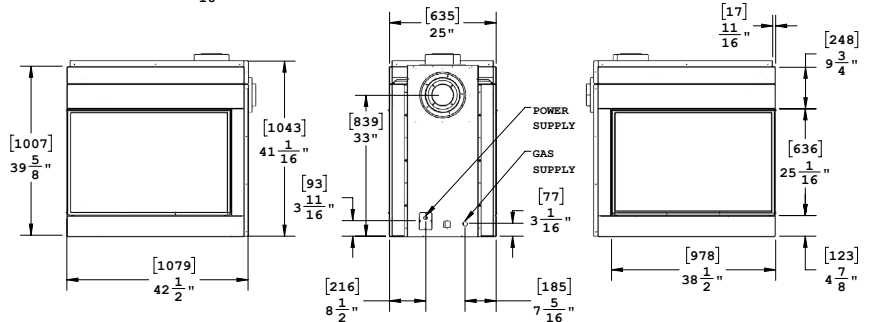

SPEC SHEET

Peninsula

H38PFC HL38PFC

MONTIGO®

MULTI-SIDED FIREPLACE

DIMENSIONS

PART	ACTUAL	FRAMING
FRONT WIDTH	42½"	41"
BACK WIDTH	42½"	41"
HEIGHT	41 1/16"	44"
DEPTH	25"	23¾"
VIEWING AREA	32½" X 21½"	N/A

FEATURES