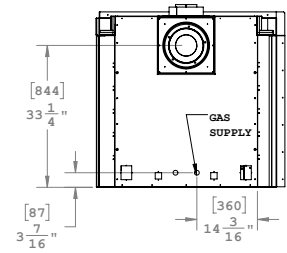

## DIMENSIONS

PART	ACTUAL	FRAMING
FRONT WIDTH	42 13/16"	48"
BACK WIDTH	42 13/16"	48"
HEIGHT	42 7/8"	44"
DEPTH	24 1/4"	25 1/4"
VIEWING AREA	32 1/8" X 24 3/4"	N/A