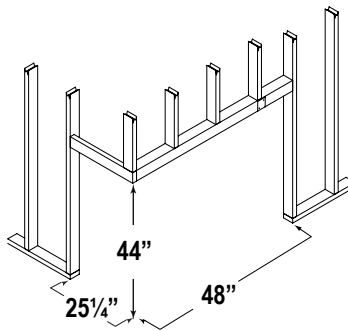

# Corner

H38CL/CR HL38CL/CR

## DIMENSIONS

PART	ACTUAL	FRAMING
FRONT WIDTH	42 13/16"	48"
BACK WIDTH	42 13/16"	48"
HEIGHT	42 7/8"	44"
DEPTH	24 1/4"	25 1/4"
VIEWING AREA	32 1/8" X 24 3/4"	N/A