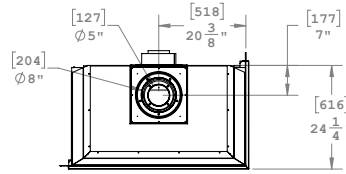

# Corner

H38CL/CR HL38CL/CR

## DIMENSIONS

PART	ACTUAL	FRAMING
FRONT WIDTH	42 13/16"	48"
BACK WIDTH	42 13/16"	48"
HEIGHT	42 7/8"	44"
DEPTH	24 1/4"	25 1/4"
VIEWING AREA	32 1/8" X 24 3/4"	N/A