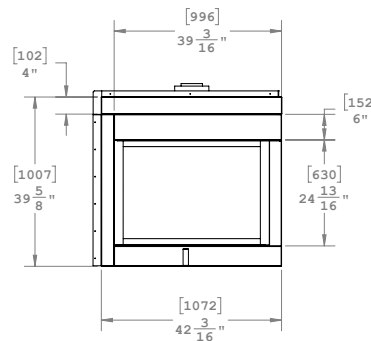

# Corner

H38CL/CR HL38CL/CR

## DIMENSIONS

PART	ACTUAL	FRAMING
FRONT WIDTH	42 13/16"	48"
BACK WIDTH	42 13/16"	48"
HEIGHT	42 7/8"	44"
DEPTH	24 1/4"	25 1/4"
VIEWING AREA	32 1/8" X 24 3/4"	N/A