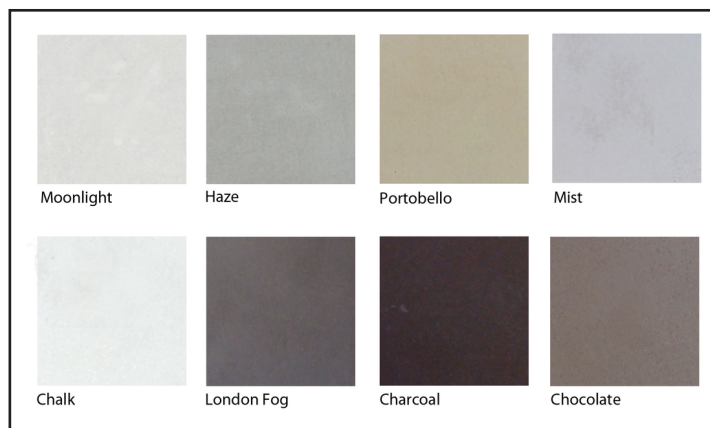

Glass Options

River Rock

Log Set

Key Features:

- Natural gas and Propane
- Turn-key Ignition
- 60,000 BTU
- Ships Canada and USA
- Available 2 Sizes:
34" x 12"
36" x 18"

Integral Concrete Colors:

visit us at: www.dreamcastfirepits.com