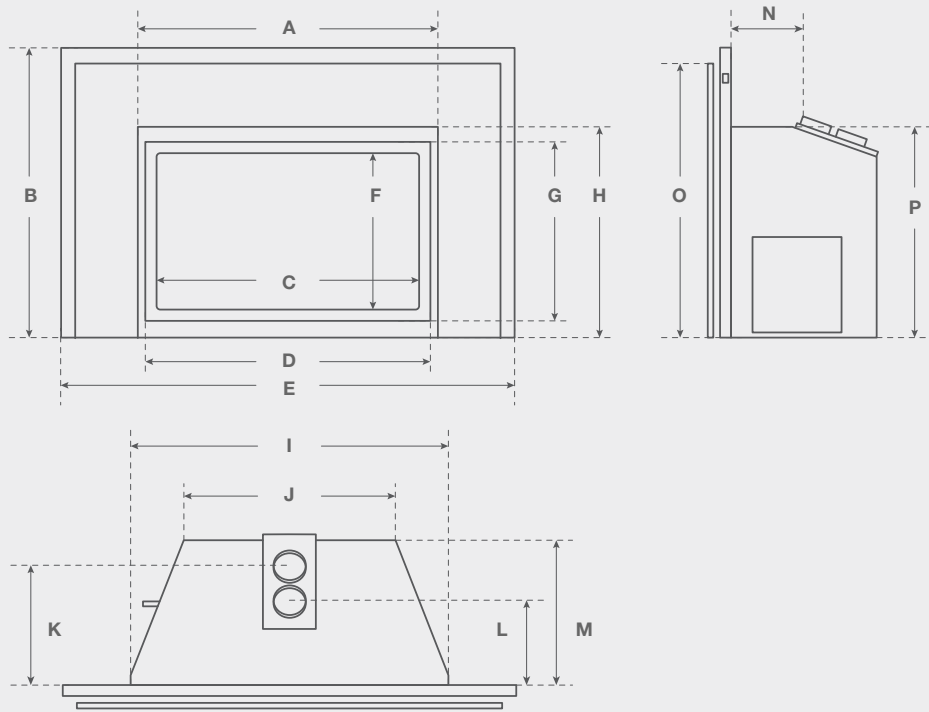

ILLUME DIMENSIONS

	A	B	C	D	E	F	G	H	I	J	K	L	M	N	O	P
30FID	27$\frac{3}{4}$	26$\frac{7}{8}$	24$\frac{1}{4}$	26$\frac{1}{4}$	42	14$\frac{1}{4}$	16$\frac{5}{8}$	19$\frac{1}{2}$	29$\frac{1}{2}$	19$\frac{7}{8}$	11$\frac{1}{4}$	8	13$\frac{1}{2}$	6$\frac{3}{4}$	25$\frac{3}{8}$	20
34FID	31$\frac{3}{4}$	31	28	38$\frac{3}{8}$	46$\frac{1}{2}$	17$\frac{1}{2}$	20$\frac{1}{8}$	23$\frac{3}{8}$	33$\frac{1}{2}$	23$\frac{3}{8}$	12$\frac{3}{8}$	8$\frac{5}{8}$	15	6$\frac{3}{4}$	29$\frac{1}{2}$	23$\frac{3}{4}$