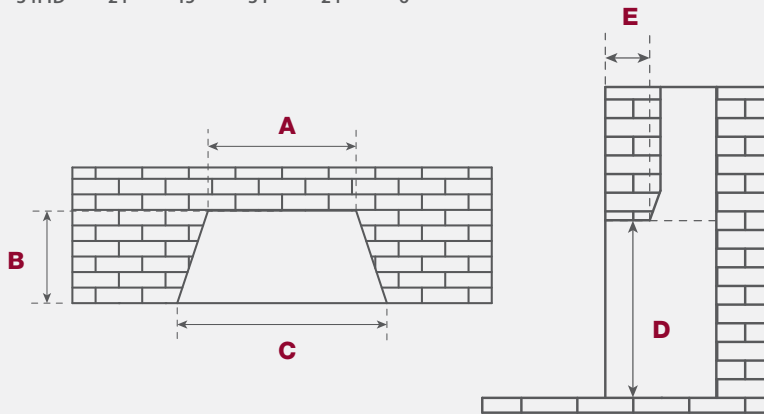

ILLUME MASONRY CAVITY (MINIMUM)

	A	B	C	D	E
30FID	20	14	30	20	5
34FID	24	15	34	24	6

1976: The Days Before Gas Fireplaces

In 1976, Montigo president and founder, Dan Binzer, started installing zero-clearance wood burning fireplaces for local builders in Vancouver, BC. Over the years, demand grew for a gas alternative, and Dan engineered and manufactured the first ever sandpan logset. The logset was installed in a zero-clearance wood burning fireplaces shell, resulting in one of the first zero-clearance gas fireplaces on the market.