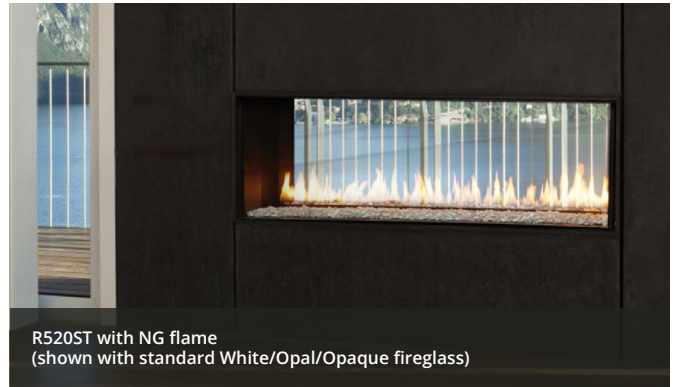

R520ST with NG flame
(shown with standard White/Opal/Opaque fireglass)

R Series See Through

The R Series see through – the standard of excellence in linear fireplace design. The R Series see through model is a two sided fireplace characterized by a landscape viewing area and linear flame. Rock or tile can be installed over the firebox frame for a clean minimalist look. The unit is available in 4 sizes with the option of making it an indoor-outdoor fireplace using our sealing kit.