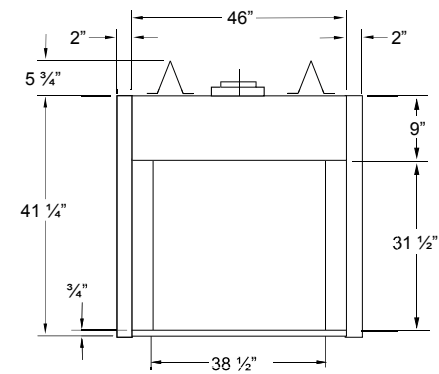

✓ Denotes standard refractory/panel
 ~ Denotes optional but not standard

H*34, H*38, H*42 Single Sided Specifications

	A	B	C	D	E	F	G	H	I	J	K	L	M	N	O	P	Q	R	S	T
H34	31 $\frac{3}{8}$ "	33 $\frac{3}{8}$ "	5 $\frac{1}{2}$ "	5 $\frac{1}{4}$ "	33 $\frac{1}{2}$ "	31 $\frac{1}{16}$ "	17 $\frac{1}{8}$ "	11 $\frac{13}{16}$ "	25 $\frac{11}{16}$ "	33"	35 $\frac{3}{8}$ "	7 $\frac{7}{16}$ "	35 $\frac{1}{8}$ "	11 $\frac{13}{16}$ "	40"	33 $\frac{3}{8}$ "	56 $\frac{1}{4}$ "	39"	20"	33 $\frac{3}{8}$ "
H38	35 $\frac{3}{16}$ "	37 $\frac{3}{4}$ "	4 $\frac{13}{16}$ "	5 $\frac{1}{4}$ "	37 $\frac{3}{16}$ "	37 $\frac{1}{2}$ "	18 $\frac{1}{4}$ "	10 $\frac{3}{4}$ "	28 $\frac{1}{2}$ "	35 $\frac{3}{8}$ "	39 $\frac{1}{16}$ "	6 $\frac{5}{16}$ "	38 $\frac{1}{16}$ "	11 $\frac{1}{16}$ "	43 $\frac{7}{8}$ "	37 $\frac{3}{4}$ "	62"	42"	21 $\frac{1}{8}$ "	37 $\frac{3}{4}$ "
H42	39 $\frac{7}{16}$ "	42"	4 $\frac{13}{16}$ "	5 $\frac{1}{4}$ "	41 $\frac{1}{16}$ "	40 $\frac{1}{2}$ "	19 $\frac{13}{16}$ "	12 $\frac{13}{16}$ "	33 $\frac{3}{8}$ "	40 $\frac{1}{8}$ "	43 $\frac{3}{16}$ "	7 $\frac{3}{8}$ "	42 $\frac{7}{8}$ "	11 $\frac{3}{8}$ "	48 $\frac{3}{8}$ "	42"	68"	46 $\frac{1}{2}$ "	21 $\frac{1}{8}$ "	42"

H36PVN Single Sided Specifications

Unit Dimensions

Framing Dimensions

H36PVN is a power vent dedicated unit

BTU Listing

Unit Code	NG	LP
H34DF	18,000	18,000
HLB34DF	18,000	18,000
HLB34DF-2	18,000	18,000
H38DF	26,000	26,000
HL38DF	25,000	25,000
HW38DF	34,000	30,000
H42DF	34,000	32,000
HL42DF	34,000	32,000
HW42DF	34,000	N/A
H36PV	55,000	N/A