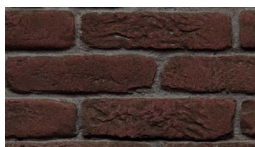

Burner Media Accessories Rocks & Stones

Grey (RR20GREY)

Charcoal (RR20BLA)

Beige (RR20BEIG)

Speckled Stones RR***SS

River Rock Kit RBHR**R

Liner Options

Black Satin

Porcelain (Black)

Herring Bone

Heritage (Brown)

Black Glass

Colonial (White)

Rustic (Brown)

Rustic (Red)

	H34DF	HLB34DF	HLB34DF-2	H38DF	H42DF	HW38DF	HW42DF	H36PV
Satin (Black)	✓	N/A	✓	✓	✓	N/A	N/A	N/A
Colonial (White)	~	~	N/A	~	~	N/A	N/A	N/A
Rustic (Red)	~	N/A	N/A	N/A	N/A	N/A	N/A	N/A
Porcelain (Black)	N/A	N/A	N/A	N/A	N/A	~	N/A	N/A
Herring Bone	~	N/A	N/A	~	~	✓	✓	✓
Heritage (Brown)	~	N/A	N/A	~	~	N/A	N/A	N/A
Rustic (Brown)	~	N/A	N/A	N/A	N/A	N/A	N/A	N/A
Black Glass	N/A	~	✓	~	~	N/A	~	N/A