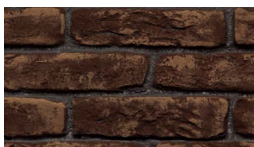

Burner Media Accessories Rocks & Stones

Grey (RR20GREY)

Charcoal (RR20BLA)

Beige (RR20BEIG)

Speckled Stones RR***SS

River Rock Kit RBHR**R

Liner Options

Black Satin

Porcelain (Black)

Herring Bone

Heritage (Brown)

Black Glass

Colonial (White)

Rustic (Brown)

Rustic (Red)

	H34DF	HLB34DF	HLB34DF-2	H38DF	H42DF	HW38DF	HW42DF	H36PV
Satin (Black)	✓	N/A	✓	✓	✓	N/A	N/A	N/A
Colonial (White)	~	~	N/A	~	~	N/A	N/A	N/A
Rustic (Red)	~	N/A	N/A	N/A	N/A	N/A	N/A	N/A
Porcelain (Black)	N/A	N/A	N/A	N/A	N/A	~	N/A	N/A
Herring Bone	~	N/A	N/A	~	~	✓	✓	✓
Heritage (Brown)	~	N/A	N/A	~	~	N/A	N/A	N/A
Rustic (Brown)	~	N/A	N/A	N/A	N/A	N/A	N/A	N/A
Black Glass	N/A	~	✓	~	~	N/A	~	N/A