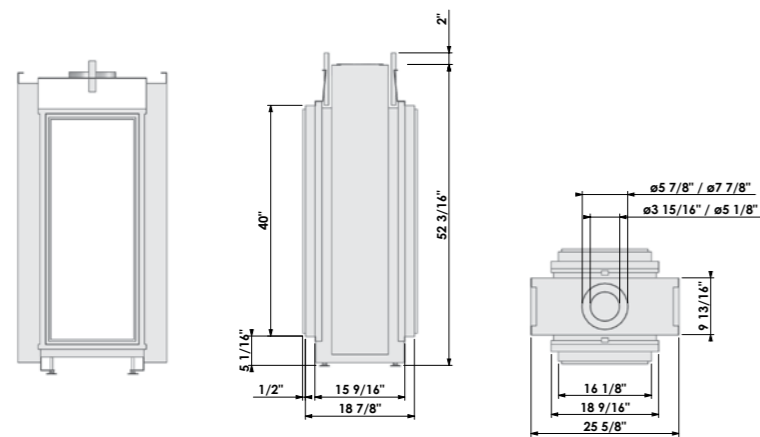

Fire in the height

EN

Floating Frame

The Vertical Bell 3 is offered with the newly developed Floating Frame concept. An innovation based on letting a .3" thick profile, with ceramic glass mounted behind it, float optically. Thanks to this, the fireplace really does look more like a real fireplace than ever before.

Vertical Bell 3

Vertical Bell Medium Tunnel 3

32

Vertical Bell Medium Tunnel 3

NEW

Vertical Bell Medium Tunnel 3 - floating frame