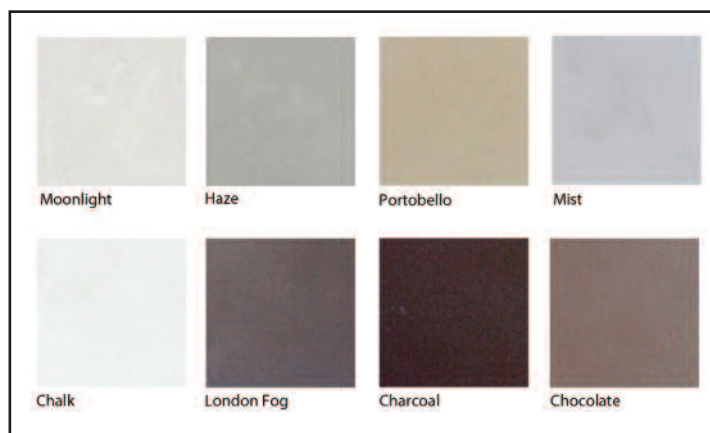

Windbarrier

Sunbrella Cover

Glass Options

River Rock

Log Set

Key Features:

- Natural gas and Propane
- Turn-key Ignition
- 60,000 BTU
- Ships Canada and USA
- Tempered glass barrier available
- 36"W x 15"H

Integral Concrete Colors: