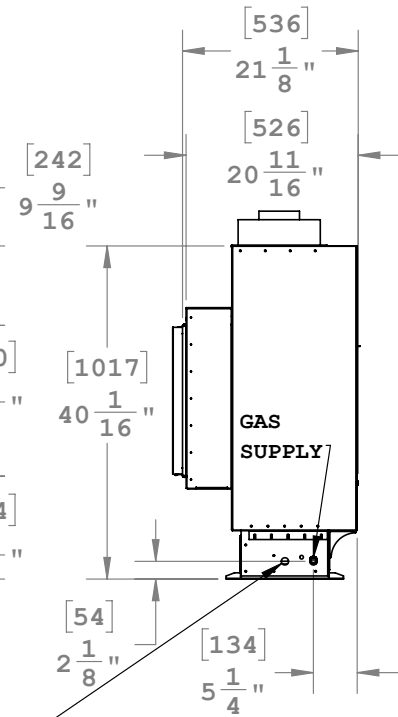

POWER
SUPPLY

R820
Exemplar

UNLESS OTHERWISE SPECIFIED

DATE

DIMENSIONS ARE IN INCHES
TOLERANCES: FRACTIONAL ± 1/8"

02/16/2021

MONTIGO
the art of fireplaces
www.montigo.com