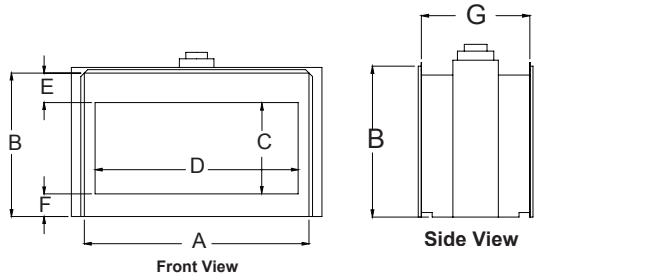

## Direct Vent - Flush Face Multi Sided Fireplace

Unit Dimensions

	A	B	C	D	E	F	G	H	I	J	K	L
L38DF-ST	37 $\frac{3}{4}$ "	29 $\frac{1}{2}$ "	18"	35 $\frac{1}{4}$ "	6 $\frac{1}{4}$ "	5 $\frac{1}{4}$ "	33 $\frac{3}{4}$ "	24"	5"	8"	26 $\frac{3}{4}$ "	7"
L42DF-ST	42"	30 $\frac{1}{2}$ "	19"	39 $\frac{1}{2}$ "	6 $\frac{1}{4}$ "	5 $\frac{1}{4}$ "	34 $\frac{3}{4}$ "	24"	5"	8"	27 $\frac{3}{4}$ "	7"

Unit Dimensions

	A	B	C	D	E	F	G	H	I	J	K
L52DF-ST	52"	33 $\frac{1}{4}$ "	21 $\frac{1}{8}$ "	47"	6 $\frac{1}{8}$ "	5 $\frac{1}{4}$ "	23 $\frac{7}{8}$ "	58"	5"	8"	12"

Framing Dimensions

	M	N	O	P
L38DF-ST	40"	41"	23 $\frac{3}{4}$ "	34 $\frac{1}{2}$ "
L42DF-ST	40"	45"	23 $\frac{3}{4}$ "	36"
L52DF-ST	39"	60"	23 $\frac{3}{4}$ "	N/A