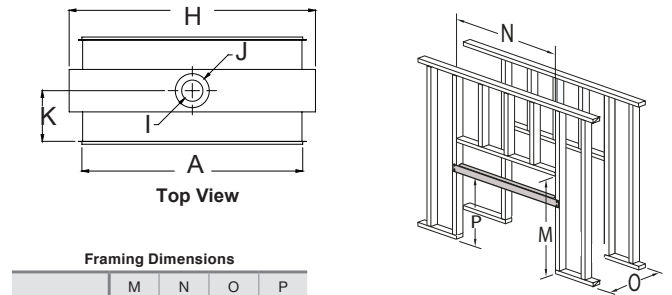

## Direct Vent - Flush Face Multi Sided Fireplace

Unit Dimensions

	A	B	C	D	E	F	G	H	I	J	K	L
L38DF-ST	37 $\frac{3}{4}$ "	29 $\frac{1}{2}$ "	18"	35 $\frac{1}{4}$ "	6 $\frac{1}{4}$ "	5 $\frac{1}{4}$ "	33 $\frac{3}{4}$ "	24"	5"	8"	26 $\frac{3}{4}$ "	7"
L42DF-ST	42"	30 $\frac{1}{2}$ "	19"	39 $\frac{1}{2}$ "	6 $\frac{1}{4}$ "	5 $\frac{1}{4}$ "	34 $\frac{3}{4}$ "	24"	5"	8"	27 $\frac{3}{4}$ "	7"

Unit Dimensions

	A	B	C	D	E	F	G	H	I	J	K
L52DF-ST	52"	33 $\frac{1}{4}$ "	21 $\frac{1}{8}$ "	47"	6 $\frac{1}{8}$ "	5 $\frac{1}{4}$ "	23 $\frac{7}{8}$ "	58"	5"	8"	12"

Framing Dimensions

	M	N	O	P
L38DF-ST	40"	41"	23 $\frac{3}{4}$ "	34 $\frac{1}{2}$ "
L42DF-ST	40"	45"	23 $\frac{3}{4}$ "	36"
L52DF-ST	39"	60"	23 $\frac{3}{4}$ "	N/A