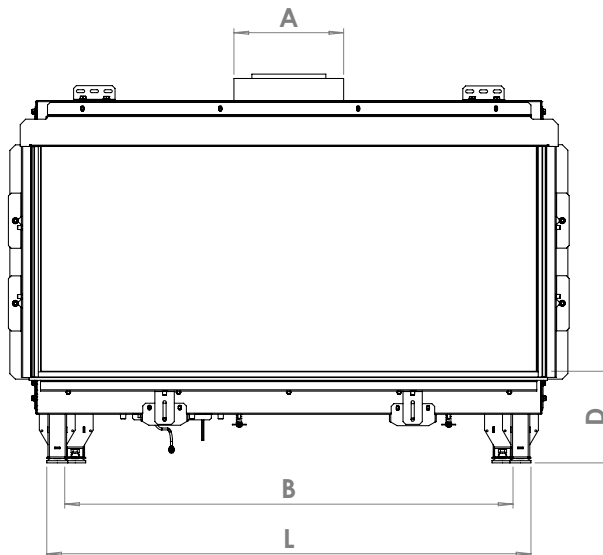

manufactured by
Element4 B.V.

Modore 95 MKII Planning Dimensions
08/2017

distributed by
EuropeanHome

Letter	Inches	Millimeters
A	7 13/16	198
B	32	813
C	36 7/8	936
D	6 9/16	166
E	11 1/16	281
F	27 7/16	697
G	24	609
H	16 13/16	427
I	8 7/16	214
J	12 13/16	325
K	36 5/16	322
L	34 9/16	878