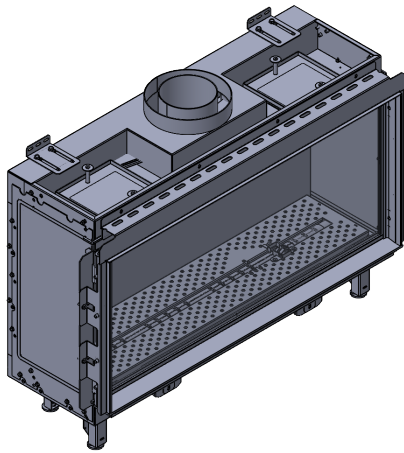

manufactured by
Element4 B.V.

Modore 95 MKII Planning Dimensions
08/2017

distributed by
EuropeanHome

Letter	Inches	Millimeters
A	7 13/16	198
B	32	813
C	36 7/8	936
D	6 9/16	166
E	11 1/16	281
F	27 7/16	697
G	24	609
H	16 13/16	427
I	8 7/16	214
J	12 13/16	325
K	36 5/16	322
L	34 9/16	878