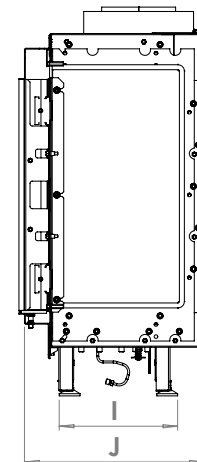

manufactured by
Element4 B.V.

Modore 95 MKII Planning Dimensions
08/2017

distributed by
EuropeanHome

Letter	Inches	Millimeters
A	7 13/16	198
B	32	813
C	36 7/8	936
D	6 9/16	166
E	11 1/16	281
F	27 7/16	697
G	24	609
H	16 13/16	427
I	8 7/16	214
J	12 13/16	325
K	36 5/16	322
L	34 9/16	878

This information is for reference only. Please consult the Installation Manual for all details prior to making any design decisions.
Conversions from millimeters are rounded to the nearest fraction. This DWG file is available at www.europeanhome.com