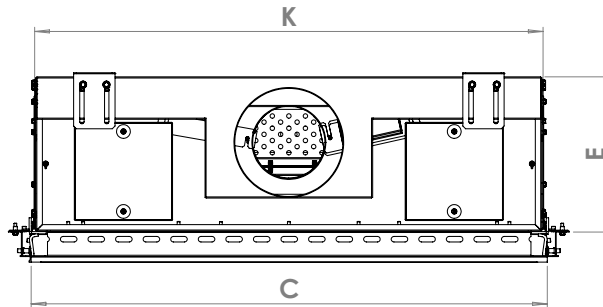

manufactured by
Element4 B.V.

Modore 95 MKII Planning Dimensions
08/2017

distributed by
EuropeanHome

Letter	Inches	Millimeters
A	7 13/16	198
B	32	813
C	36 7/8	936
D	6 9/16	166
E	11 1/16	281
F	27 7/16	697
G	24	609
H	16 13/16	427
I	8 7/16	214
J	12 13/16	325
K	36 5/16	322
L	34 9/16	878

This information is for reference only. Please consult the Installation Manual for all details prior to making any design decisions.
Conversions from millimeters are rounded to the nearest fraction. This DWG file is available at www.europeanhome.com