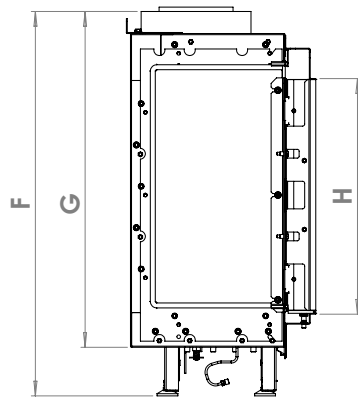

manufactured by
Element4 B.V.

Modore 95 MKII Planning Dimensions
08/2017

distributed by
EuropeanHome

Letter	Inches	Millimeters
A	7 13/16	198
B	32	813
C	36 7/8	936
D	6 9/16	166
E	11 1/16	281
F	27 7/16	697
G	24	609
H	16 13/16	427
I	8 7/16	214
J	12 13/16	325
K	36 5/16	322
L	34 9/16	878

This information is for reference only. Please consult the Installation Manual for all details prior to making any design decisions.
Conversions from millimeters are rounded to the nearest fraction. This DWG file is available at www.europeanhome.com