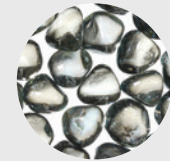

BOLA
OUTDOOR GAS FIRE BOWL

Unit Illustrated: FP2085LP Outdoor Fire Pit – Propane, FPB30SG Smooth Grey Concrete Fire Bowl.

Model	FPB30	FPB30
	FP2085N	FP2085LP
Fuel	Natural	Propane
Input	65,000 BTUH	65,000 BTUH
Height	14"	14"
Diameter	30"	30"

FROM TOP TO BOTTOM [RIGHT]

1. FP2085N Outdoor Fire Pit – Natural Gas, MQSTONES Decorative Stones, FPB30TB Textured Charcoal Fire Bowl.
2. FP2085LP Outdoor Fire Pit – Propane, FPB30TB Textured Charcoal Fire Bowl, MQG10C Bronze Reflective Glass (x 4).
3. FP2085N Outdoor Fire Pit – Natural Gas, MQSTONES Decorative Stones.
4. FP2085N Outdoor Fire Pit – Natural Gas, FP20SSR Stainless Steel Ring.

The outdoor fire bowl can be installed on top of wood decks or patios, 24" clearance to side walls. Allow 7 feet clearance from top of fire bowl to any ceiling.

COLOURS

Textured Charcoal

Smooth Grey

MQG5C Bronze Ember Glass

MQG5W White Ember Glass

MQG5ZG Zircon Glacier Ice Glass

MQG5A Cobalt Ember Glass

MQG5W Black Ember Glass

MLR1410 Lava Rock

LOGC85 4-Piece Oak Log Set

MQSTONE Decorative Stone

Marquis Fireplaces maintains a program of continuous testing, refinement and improvements of all its products. Some aspect of units shown here may be changed at any time without notice or obligation.