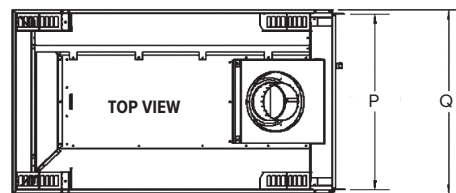

Remote Controls: Thermostat on/off, Thermostat on/off modulating, Thermostat on/off modulating and light control

MQRB4436	I 3"
A 43 1/16"	J 42 1/4"
B 33 1/16"	K 12 1/4"
C 29 5/8"	L 20 5/8"
D 23 15/16"	M 16"
E 5 3/16"	N 19"
F 8"	O 24 1/2"
G 1"	P 23 1/2"
H 7 3/8"	Q 24 1/2"