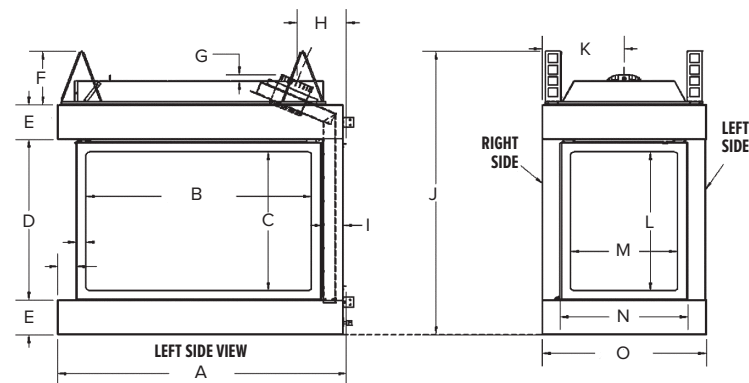

Remote Controls: Thermostat on/off, Thermostat on/off modulating, Thermostat on/off modulating and light control

MQRB4436	I 3"
A 43 1/16"	J 42 1/4"
B 33 1/16"	K 12 1/4"
C 29 5/8"	L 20 5/8"
D 23 15/16"	M 16"
E 5 3/16"	N 19"
F 8"	O 24 1/2"
G 1"	P 23 1/2"
H 7 3/8"	Q 24 1/2"