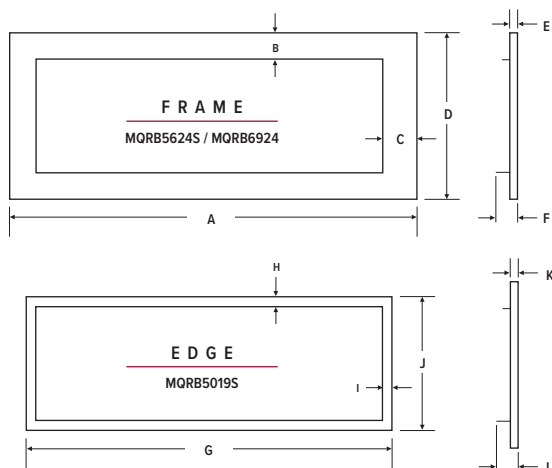

INFINITE Possibilities

A fabulously sleek stretch of dancing flames delivers infinite possibilities in this modern zero clearance gas fireplace by Marquis.

Visit www.marquisfireplaces.net to see the latest evolution in fireplaces.

Unit Illustrated: MQRB6961N Linear Multi-sided Direct Vent Fireplace (Natural Gas), MQRB69BK Back Shield Kit (for Single-Sided Viewing), MQRBD2 Driftwood Branches (3 Piece Set), MQROCK3 Rock Set (Contemporary Collection – Multi-Colored), MQEMBER Ember Chunks x2.

WALL SURROUND TRIM KIT

MQRB4436 MQRB5143 MQRB6961

A	49 7/8"	56 7/8"	74 7/8"
B	3 7/8"	3 7/8"	3 7/8"
C	4 3/8"	4 3/8"	4 3/8"
D	23 3/4"	23 3/4"	23 3/4"
E	1"	1"	1"
F	2 3/8"	2 3/8"	2 3/8"

MQRB4436 MQRB5143 MQRB6961

G	44 1/8"	51 1/8"	69 1/8"
H	1 1/2"	1 1/2"	1 1/2"
I	1 1/2"	1 1/2"	1 1/2"
J	19 1/8"	19 1/8"	19 1/8"
K	1"	1"	1"
L	2 3/8"	2 3/8"	2 3/8"