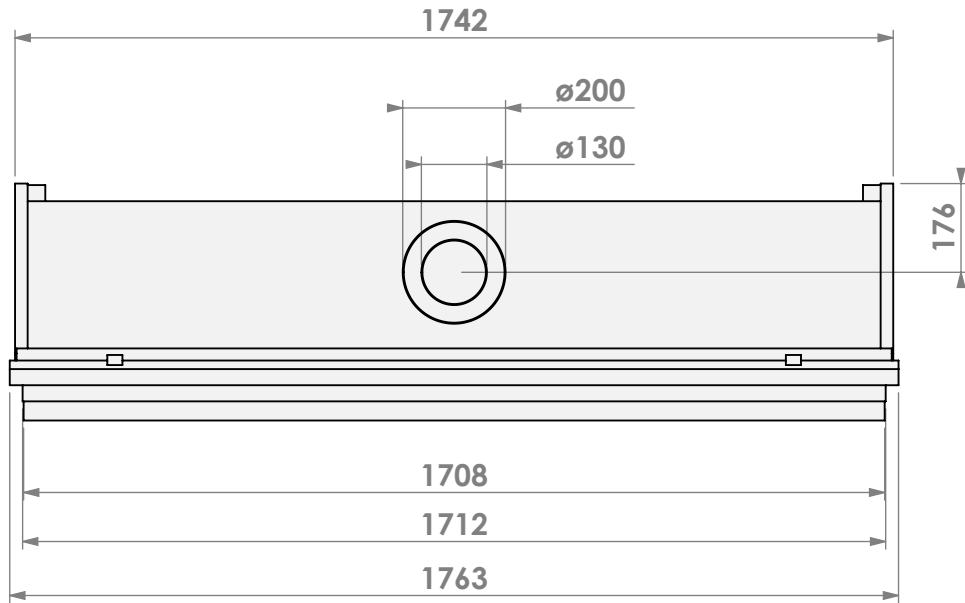

belfires

Barbas Bellfires B.V.
Hallenstraat 17
5531 AB Bladel
The Netherlands
www.barbasbellfires.com

Name: HBXXL-3 hidden door convection casing

Modifications reserved

Scale: 1:15
Unit: mm

Version: 0

belfires

Barbas Bellfires B.V.
Hallenstraat 17
5531 AB Bladel
The Netherlands
www.barbasbellfires.com

Name: HBXXL-3 hidden door+ 7cm

Modifications reserved

Scale: 1:15
Unit: mm

Version: 0

belfires

Barbas Bellfires B.V.
 Hallenstraat 17
 5531 AB Bladel
 The Netherlands
www.barbasbellfires.com

Name: HBXXL-3 hidden door+ 10cm stone bar

Modifications reserved

Scale: 1:15
 Unit: mm

Version: 0

belfires

Barbas Bellfires B.V.
Hallenstraat 17
5531 AB Bladel
The Netherlands
www.barbasbellfires.com

Name: **HBXXL-3 hidden door+ 10cm convection casing**

Modifications reserved

Scale: **1:15**
Unit: **mm**

Version: **0**