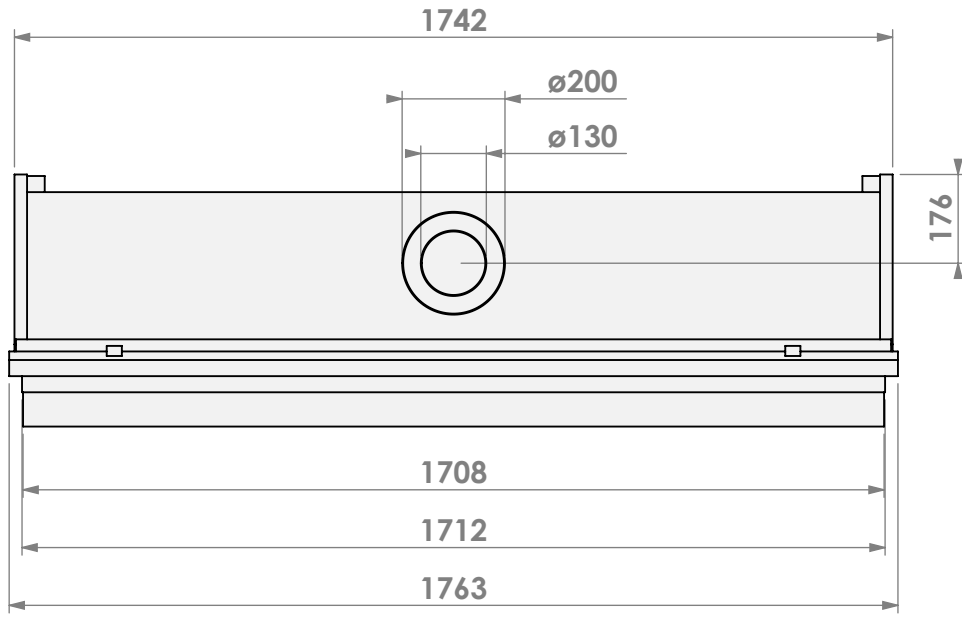

Barbas Bellfires B.V.
Hallenstraat 17
5531 AB Bladel
The Netherlands
www.barbasbellfires.com

Name: HBXXL-3 hidden door+ 7cm

Modifications reserved

Scale: 1:15
Unit: mm

Version: 0

belfires

Barbas Bellfires B.V.
 Hallenstraat 17
 5531 AB Bladel
 The Netherlands
www.barbasbellfires.com

Name: HBXXL-3 hidden door+ 10cm stone bar

Modifications reserved

Scale: 1:15
 Unit: mm

Version: 0

belfires

Barbas Bellfires B.V.
Hallenstraat 17
5531 AB Bladel
The Netherlands
www.barbasbellfires.com

Name: **HBXXL-3 hidden door+ 10cm convection casing**

Modifications reserved

Scale: **1:15**
Unit: **mm**

Version: **0**