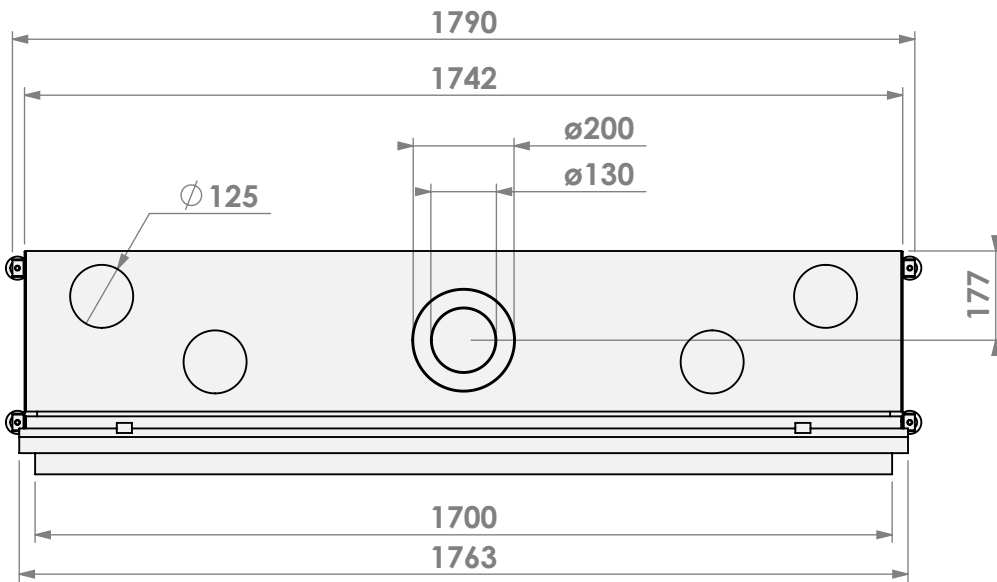

Barbas Belfires B.V.
 Hallenstraat 17
 5531 AB Bladel
 The Netherlands
www.barbasbelfires.com

Name: **HBXXL-3 floating frame**

Modifications reserved

Scale: **1:15**
 Unit: **mm**

Version: **0**

* = optional extended adjustable legs max. + 350 mm

belfires

Barbas Bellfires B.V.
Hallenstraat 17
5531 AB Bladel
The Netherlands
www.barbasbellfires.com

Name: HBXXL-3 floating frame convection casing

Modifications reserved

Scale: 1:15
Unit: mm

Version: 0

* = optional extended adjustable legs max. + 350 mm

Modifications reserved

Scale: **1:15**
Unit: **mm**

Version: **0**