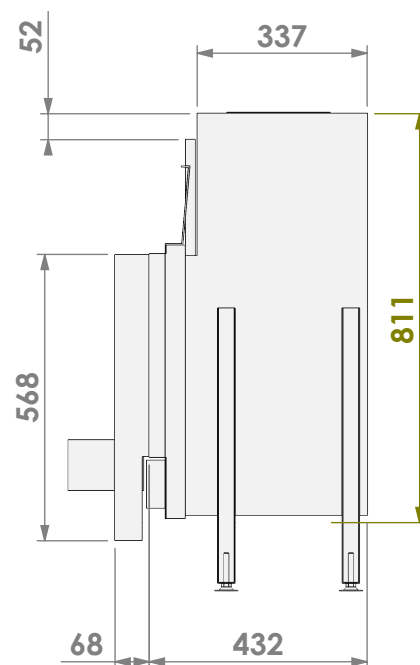

Barbas Bellfires B.V.
Hallenstraat 17
5531 AB Bladel
The Netherlands
www.barbasbellfires.com

Name: HBXXL-3 hidden door+ 7cm

Modifications reserved

Scale: 1:15
Unit: mm

Version: 0

belfires

Barbas Bellfires B.V.
 Hallenstraat 17
 5531 AB Bladel
 The Netherlands
www.barbasbellfires.com

Name: HBXXL-3 hidden door+ 10cm stone bar

Modifications reserved

Scale: 1:15
 Unit: mm

Version: 0

belfires

Barbas Bellfires B.V.
Hallenstraat 17
5531 AB Bladel
The Netherlands
www.barbasbellfires.com

Name: **HBXXL-3 hidden door+ 10cm convection casing**

Modifications reserved

Scale: **1:15**
Unit: **mm**

Version: **0**