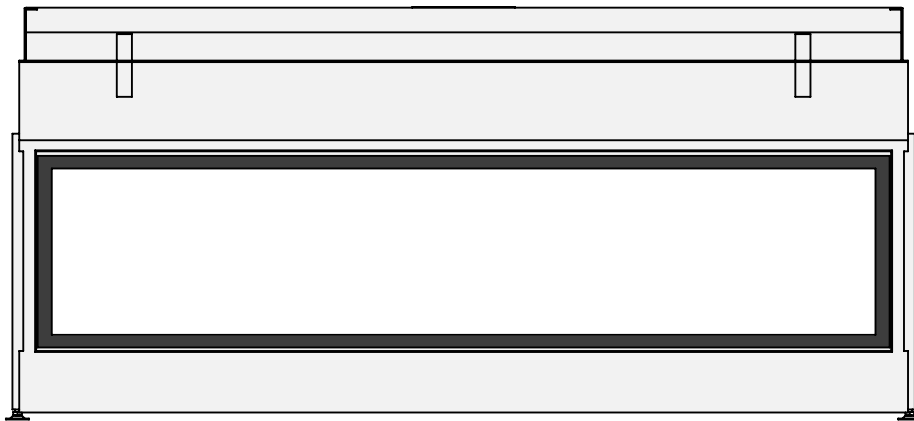

belfires

Barbas Bellfires B.V.
Hallenstraat 17
5531 AB Bladel
The Netherlands
www.barbasbellfires.com

Name: HBXXL-3 floating frame convection casing

Modifications reserved

Scale: 1:15
Unit: mm

Version: 0

* = optional extended adjustable legs max. + 350 mm