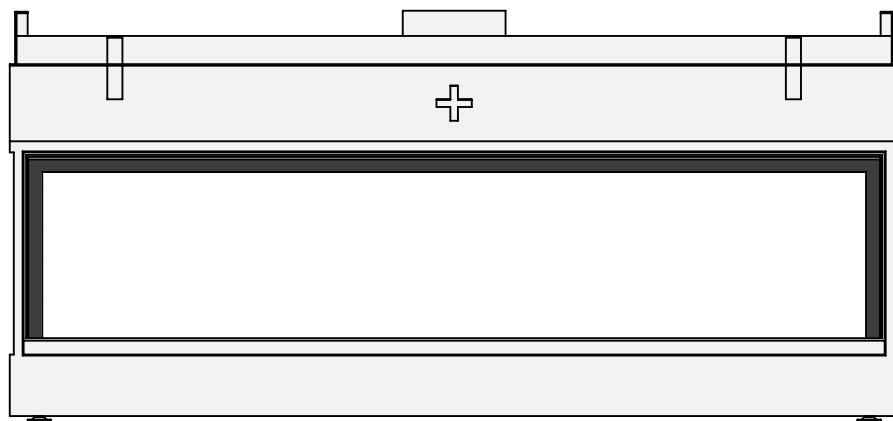

belfires

Barbas Bellfires B.V.
Hallenstraat 17
5531 AB Bladel
The Netherlands
www.barbasbellfires.com

Name: HBXXL-3 hidden door convection casing

Modifications reserved

Scale: 1:15
Unit: mm

Version: 0

belfires