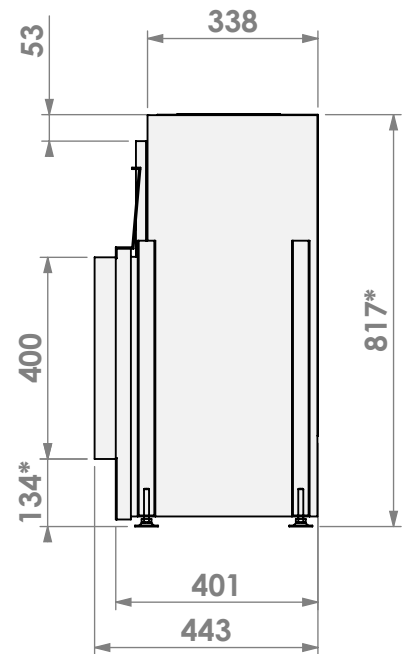

Barbas Belfires B.V.
 Hallenstraat 17
 5531 AB Bladel
 The Netherlands
www.barbasbelfires.com

Name: **HBXXL-3 floating frame**

Modifications reserved

Scale: **1:15**
 Unit: **mm**

Version: **0**

* = optional extended adjustable legs max. + 350 mm

belfires

Barbas Bellfires B.V.
Hallenstraat 17
5531 AB Bladel
The Netherlands
www.barbasbellfires.com

Name: HBXXL-3 floating frame convection casing

Modifications reserved

Scale: 1:15
Unit: mm

Version: 0

* = optional extended adjustable legs max. + 350 mm

Name: HBXXL-3 hidden door+ 10cm stone bar

Modifications reserved

Scale: 1:15
 Unit: mm

Version: 0

belfires

Barbas Bellfires B.V.
Hallenstraat 17
5531 AB Bladel
The Netherlands
www.barbasbellfires.com

Name: **HBXXL-3 hidden door+ 10cm convection casing**

Modifications reserved

Scale: **1:15**
Unit: **mm**

Version: **0**