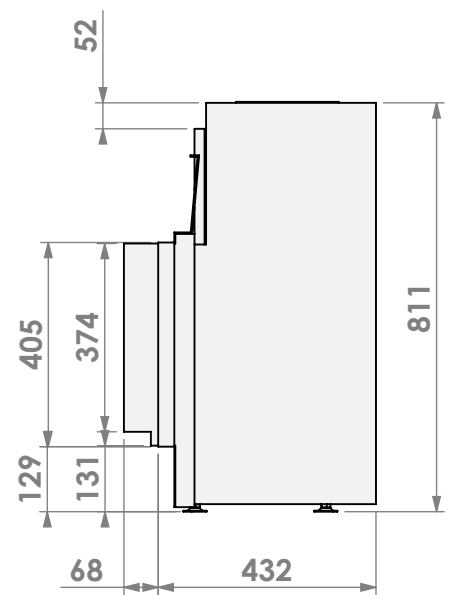

Barbas Bellfires B.V.
Hallenstraat 17
5531 AB Bladel
The Netherlands
www.barbasbellfires.com

Name: HBXXL-3 hidden door+ 7cm

Modifications reserved

Scale: 1:15
Unit: mm

Version: 0

belfires

Barbas Bellfires B.V.
 Hallenstraat 17
 5531 AB Bladel
 The Netherlands
www.barbasbellfires.com

Name: HBXXL-3 hidden door+ 10cm stone bar

Modifications reserved

Scale: 1:15
 Unit: mm

Version: 0

belfires

Barbas Bellfires B.V.
Hallenstraat 17
5531 AB Bladel
The Netherlands
www.barbasbellfires.com

Name: **HBXXL-3 hidden door+ 10cm convection casing**

Modifications reserved

Scale: **1:15**
Unit: **mm**

Version: **0**