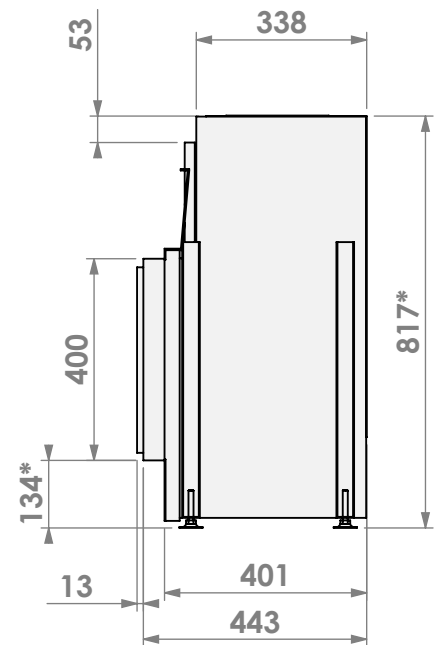

Barbas Belfires B.V.
 Hallenstraat 17
 5531 AB Bladel
 The Netherlands
www.barbasbelfires.com

Name: **HBXXL-3 floating frame**

Modifications reserved

Scale: **1:15**
 Unit: **mm**

Version: **0**

* = optional extended adjustable legs max. + 350 mm

belfires

Barbas Bellfires B.V.
Hallenstraat 17
5531 AB Bladel
The Netherlands
www.barbasbellfires.com

Name: HBXXL-3 floating frame convection casing

Modifications reserved

Scale: 1:15
Unit: mm

Version: 0

* = optional extended adjustable legs max. + 350 mm

Name: HBXXL-3 hidden door+ 10cm stone bar

Modifications reserved

Scale: 1:15
 Unit: mm

Version: 0

belfires

Barbas Bellfires B.V.
Hallenstraat 17
5531 AB Bladel
The Netherlands
www.barbasbellfires.com

Name: **HBXXL-3 hidden door+ 10cm convection casing**

Modifications reserved

Scale: **1:15**
Unit: **mm**

Version: **0**