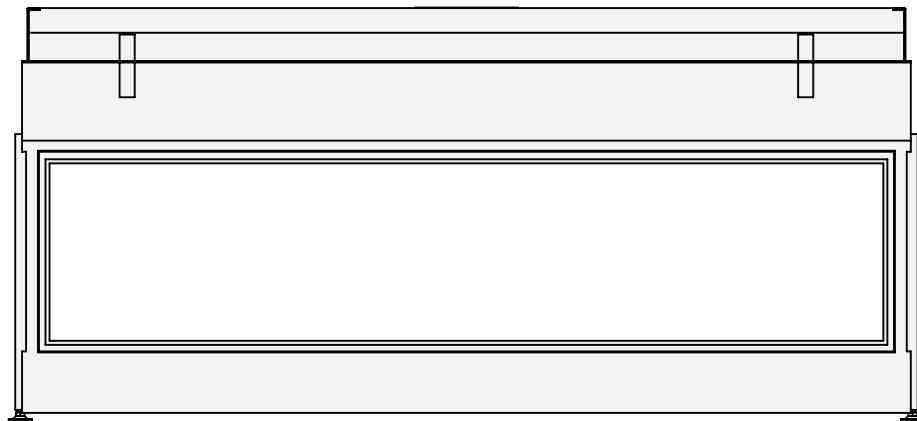

Barbas Belfires B.V.
 Hallenstraat 17
 5531 AB Bladel
 The Netherlands
www.barbasbelfires.com

Name: **HBXXL-3 floating frame**

Modifications reserved

Scale: **1:15**
 Unit: **mm**

Version: **0**

* = optional extended adjustable legs max. + 350 mm