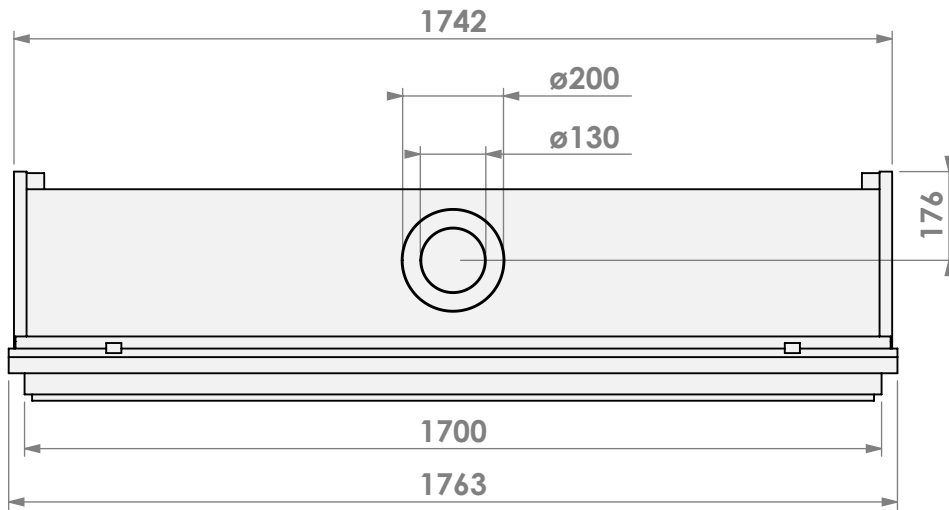

belfires

Barbas Bellfires B.V.
 Hallenstraat 17
 5531 AB Bladel
 The Netherlands
 www.barbasbellfires.com

Name: **HBXXL-3 hidden door**

Modifications reserved

Scale: **1:15**
 Unit: **mm**

Version: **0**

belfires

Barbas Belfires B.V.
 Hallenstraat 17
 5531 AB Bladel
 The Netherlands
www.barbasbelfires.com

Name: **HBXXL-3 floating frame**

Modifications reserved

Scale: **1:15**
 Unit: **mm**

Version: **0**

* = optional extended adjustable legs max. + 350 mm

belfires

Barbas Bellfires B.V.
Hallenstraat 17
5531 AB Bladel
The Netherlands
www.barbasbellfires.com

Name: HBXXL-3 floating frame convection casing

Modifications reserved

Scale: 1:15
Unit: mm

Version: 0

* = optional extended adjustable legs max. + 350 mm

Modifications reserved

Scale: **1:15**
Unit: **mm**

Version: **0**