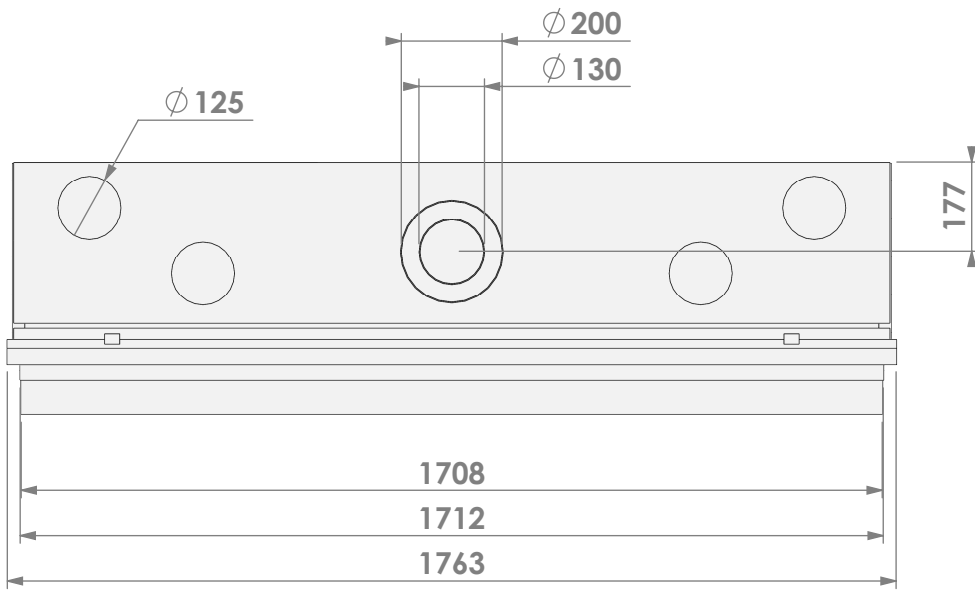

Barbas Bellfires B.V.
Hallenstraat 17
5531 AB Bladel
The Netherlands
www.barbasbellfires.com

Name: HBXXL-3 hidden door+ 7cm

Modifications reserved

Scale: 1:15
Unit: mm

Version: 0

belfires

Barbas Bellfires B.V.
 Hallenstraat 17
 5531 AB Bladel
 The Netherlands
www.barbasbellfires.com

Name: HBXXL-3 hidden door+ 10cm stone bar

Modifications reserved

Scale: 1:15
 Unit: mm

Version: 0

belfires

Barbas Bellfires B.V.
Hallenstraat 17
5531 AB Bladel
The Netherlands
www.barbasbellfires.com

Name: **HBXXL-3 hidden door+ 10cm convection casing**

Modifications reserved

Scale: **1:15**
Unit: **mm**

Version: **0**