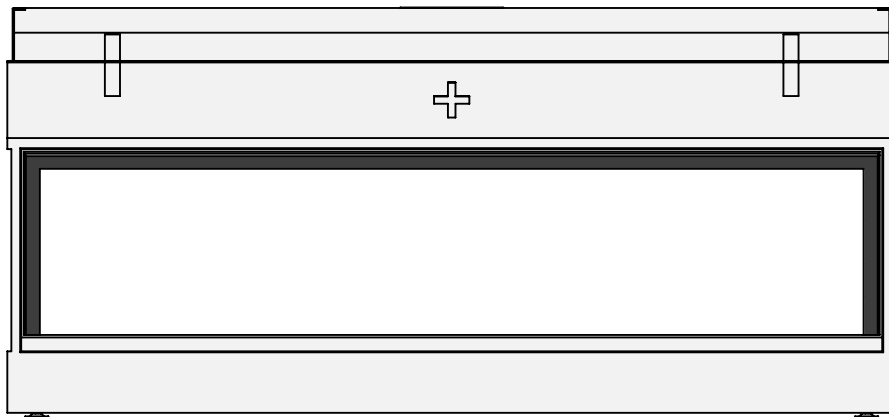

Name: HBXXL-3 hidden door+ 10cm stone bar

Modifications reserved

Scale: 1:15
 Unit: mm

Version: 0

belfires

Barbas Bellfires B.V.
Hallenstraat 17
5531 AB Bladel
The Netherlands
www.barbasbellfires.com

Name: **HBXXL-3 hidden door+ 10cm convection casing**