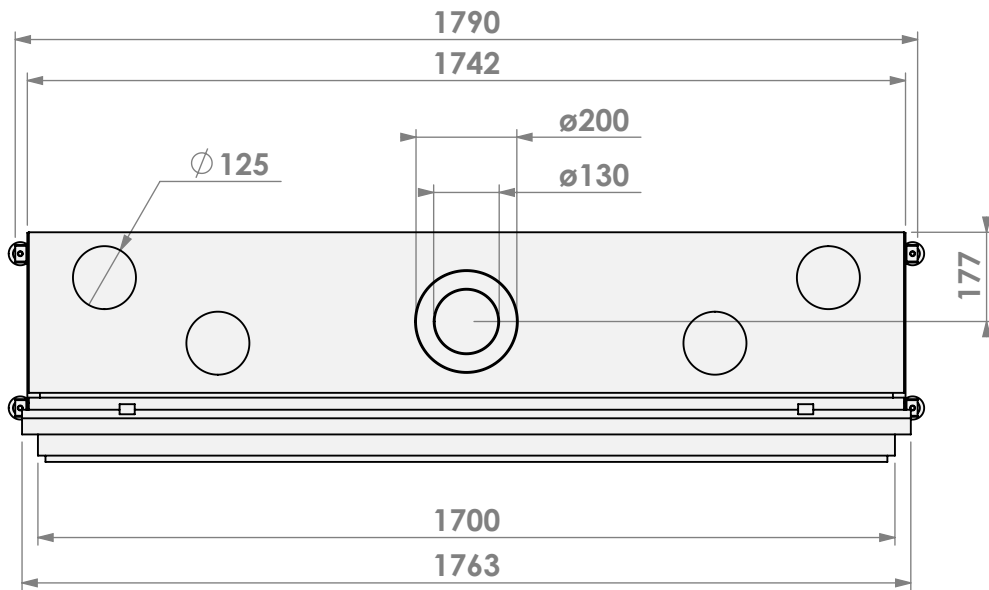

Barbas Belfires B.V.
 Hallenstraat 17
 5531 AB Bladel
 The Netherlands
www.barbasbelfires.com

Name: **HBXXL-3 floating frame**

Modifications reserved

Scale: **1:15**
 Unit: **mm**

Version: **0**

* = optional extended adjustable legs max. + 350 mm

belfires

Barbas Bellfires B.V.
Hallenstraat 17
5531 AB Bladel
The Netherlands
www.barbasbellfires.com

Name: HBXXL-3 floating frame convection casing

Modifications reserved

Scale: 1:15
Unit: mm

Version: 0

* = optional extended adjustable legs max. + 350 mm

Modifications reserved

Scale: **1:15**
Unit: **mm**

Version: **0**