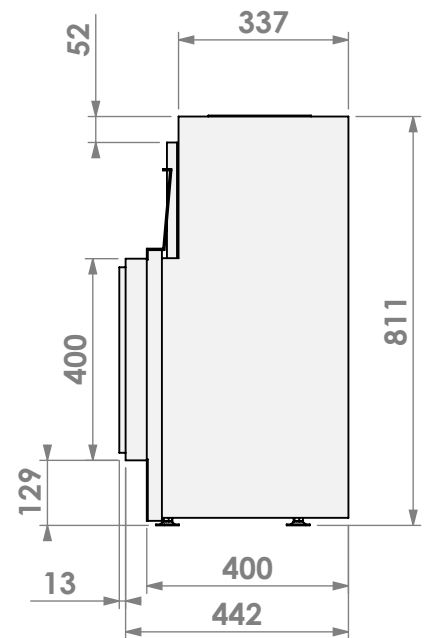

belfires

Barbas Bellfires B.V.
 Hallenstraat 17
 5531 AB Bladel
 The Netherlands
 www.barbasbellfires.com

Name: **HBXXL-3 hidden door**

Modifications reserved

Scale: **1:15**
 Unit: **mm**

Version: **0**

belfires

Barbas Belfires B.V.
 Hallenstraat 17
 5531 AB Bladel
 The Netherlands
www.barbasbelfires.com

Name: **HBXXL-3 floating frame**

Modifications reserved

Scale: **1:15**
 Unit: **mm**

Version: **0**

* = optional extended adjustable legs max. + 350 mm

Name: HBXXL-3 hidden door+ 10cm stone bar

Modifications reserved

Scale: 1:15
 Unit: mm

Version: 0

belfires

Barbas Bellfires B.V.
Hallenstraat 17
5531 AB Bladel
The Netherlands
www.barbasbellfires.com

Name: **HBXXL-3 hidden door+ 10cm convection casing**

Modifications reserved

Scale: **1:15**
Unit: **mm**

Version: **0**