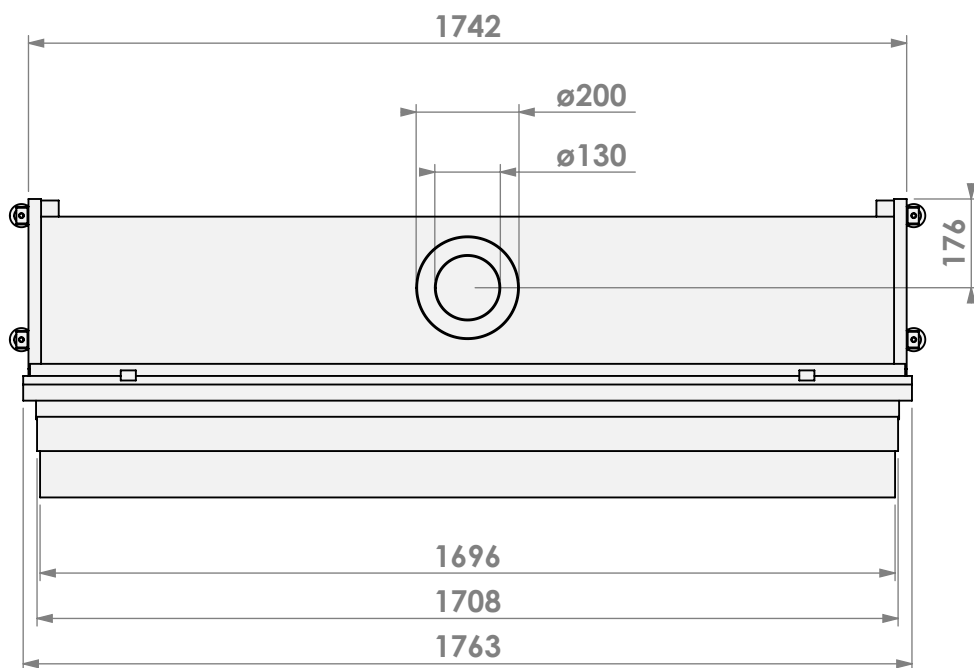

Barbas Bellfires B.V.
Hallenstraat 17
5531 AB Bladel
The Netherlands
www.barbasbellfires.com

Name: HBXXL-3 hidden door+ 7cm

Modifications reserved

Scale: 1:15
Unit: mm

Version: 0

belfires

Barbas Bellfires B.V.
 Hallenstraat 17
 5531 AB Bladel
 The Netherlands
www.barbasbellfires.com

Name: HBXXL-3 hidden door+ 10cm stone bar

Modifications reserved

Scale: 1:15
 Unit: mm

Version: 0

belfires

Barbas Bellfires B.V.
Hallenstraat 17
5531 AB Bladel
The Netherlands
www.barbasbellfires.com

Name: **HBXXL-3 hidden door+ 10cm convection casing**

Modifications reserved

Scale: **1:15**
Unit: **mm**

Version: **0**