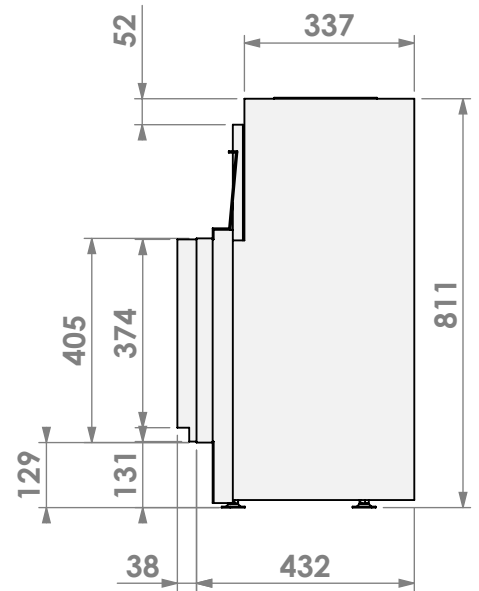

belfires

Barbas Bellfires B.V.
Hallenstraat 17
5531 AB Bladel
The Netherlands
www.barbasbellfires.com

Name: HBXXL-3 hidden door convection casing

Modifications reserved

Scale: 1:15
Unit: mm

Version: 0

belfires

Barbas Bellfires B.V.
Hallenstraat 17
5531 AB Bladel
The Netherlands
www.barbasbellfires.com

Name: HBXXL-3 hidden door+ 7cm

Modifications reserved

Scale: 1:15
Unit: mm

Version: 0

belfires

Barbas Bellfires B.V.
 Hallenstraat 17
 5531 AB Bladel
 The Netherlands
www.barbasbellfires.com

Name: HBXXL-3 hidden door+ 10cm stone bar

Modifications reserved

Scale: 1:15
 Unit: mm

Version: 0

belfires

Barbas Bellfires B.V.
Hallenstraat 17
5531 AB Bladel
The Netherlands
www.barbasbellfires.com

Name: **HBXXL-3 hidden door+ 10cm convection casing**

Modifications reserved

Scale: **1:15**
Unit: **mm**

Version: **0**