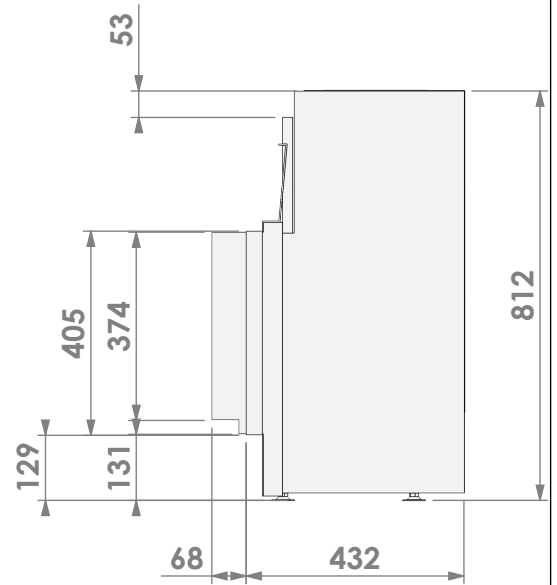

Barbas Bellfires B.V.
Hallenstraat 17
5531 AB Bladel
The Netherlands
www.barbasbellfires.com

Name: HBXXL-3 hidden door+ 7cm

Modifications reserved

Scale: 1:15
Unit: mm

Version: 0

belfires

Barbas Bellfires B.V.
 Hallenstraat 17
 5531 AB Bladel
 The Netherlands
www.barbasbellfires.com

Name: HBXXL-3 hidden door+ 10cm stone bar

Modifications reserved

Scale: 1:15
 Unit: mm

Version: 0

belfires

Barbas Bellfires B.V.
Hallenstraat 17
5531 AB Bladel
The Netherlands
www.barbasbellfires.com

Name: **HBXXL-3 hidden door+ 10cm convection casing**

Modifications reserved

Scale: **1:15**
Unit: **mm**

Version: **0**