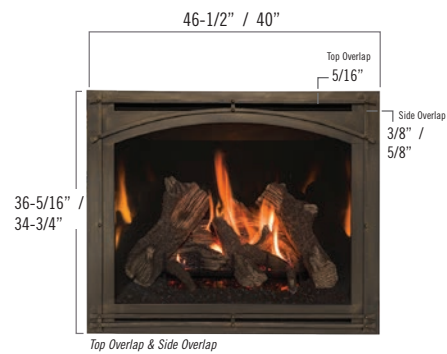

Carlton 39 shown with a Rectangle Full screen front and optional Ledge stone refractory

**Prairie Screen Front**  
with optional Masonry refractory  
Available in Black

**Arched Mission Screen Front**  
in Vintage Bronze with optional Black  
Glass panels  
Available in Vintage Bronze