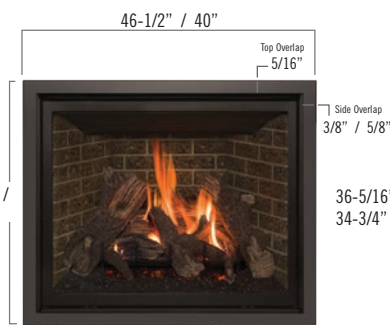

## Safety Screen Fronts

Sizes shown below: Carlton 46 / Carlton 39

No Overlap – Inside Fit

**Rectangle Screen Front**  
with optional Masonry refractory  
Available in Black

Top Overlap & Side Overlap

**Rectangle Full Screen Front**  
with optional Brick refractory  
Available in Black