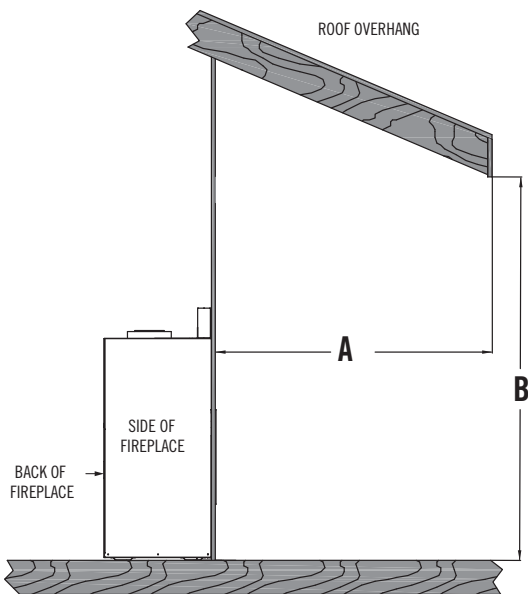

The overhang (A) must be a minimum of 1/2 or greater of the roofline elevation (B) above the base of the fireplace.

The width of the overhang to each side of the appliance (C) must be a minimum of 1/2 or greater of the roofline elevation (B) above the base of the fireplace.