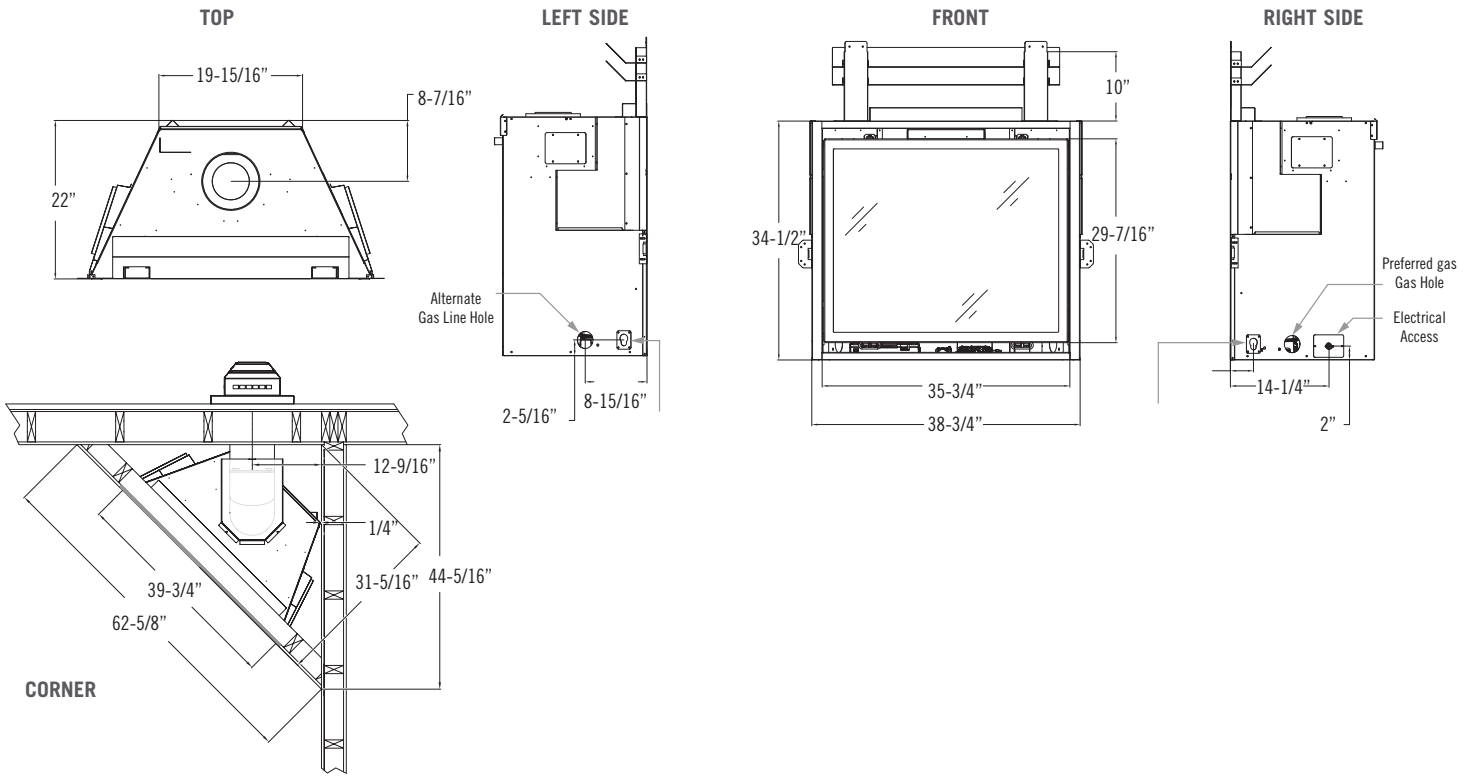

Carlton 39

Outdoor Covered Fireplace Install

- Fireplace operation is approved from 40 degrees F to 110 degrees F
- All wiring connections shall be in accordance with outdoor requirements of NECA NFPA 70
- All clearances and requirements in your appliance manual must be adhered to