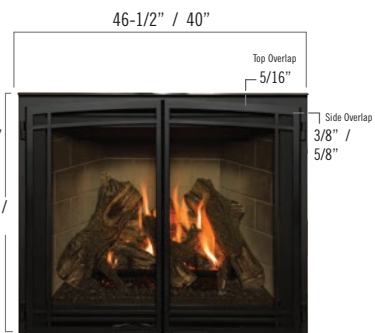

Top Overlap & Side Overlap

Arched Prairie Full Door
with optional Masonry refractory
Available in Black