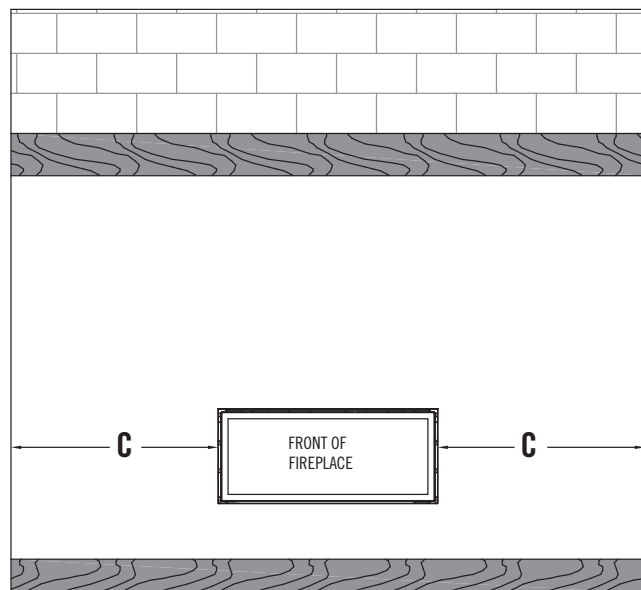

Features, Options & Specifications are subject to change.

**Carlton 39**

**Outdoor Covered Fireplace Install**

- Fireplace operation is approved from 40 degrees F to 110 degrees F
- All wiring connections shall be in accordance with outdoor requirements of NECA NFPA 70
- All clearances and requirements in your appliance manual must be adhered to

The overhang (A) must be a minimum of 1/2 or greater of the roofline elevation (B) above the base of the fireplace.

The width of the overhang to each side of the appliance (C) must be a minimum of 1/2 or greater of the roofline elevation (B) above the base of the fireplace.