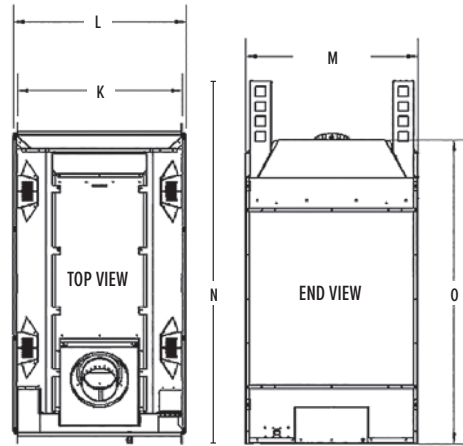

MODEL	Height		Front Width		Depth	
	Actual	Framing	Actual	Framing	Actual	Framing
MCVST42	51 1/4"	51 3/8"	43 1/16"	43 1/8"	24 1/4"	23 1/16"

MQRB4436	D 27 3/16"	H 3 1/8"	L 24 1/4"
A	43 1/16"	E 2 1/2"	I 3 1/2"
B	37 1/16"	F 32 1/2"	J 7 1/4"
C	33 1/16"	G 2"	K 23 1/8"
			M 24 1/4"
			N 51 1/4"
			O 42 7/8"