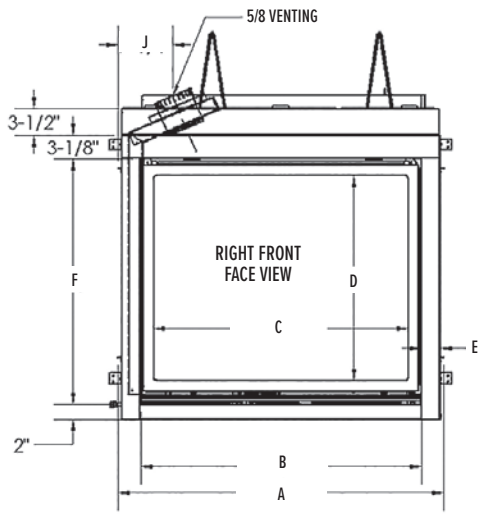

MODEL	Height		Front Width		Depth	
	Actual	Framing	Actual	Framing	Actual	Framing
MCVST42	51 1/4"	51 3/8"	43 1/16"	43 1/8"	24 1/4"	23 1/16"

MQRB4436	D 27 3/16"	H 3 1/8"	L 24 1/4"
A	43 1/16"	E 2 1/2"	I 3 1/2"
B	37 1/16"	F 32 1/2"	J 7 1/4"
C	33 1/16"	G 2"	K 23 1/8"
			M 24 1/4"
			N 51 1/4"
			O 42 7/8"