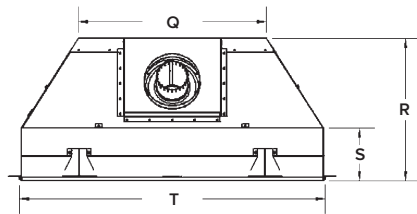

TOP VIEW

FRAMING DIMENSIONS

	ZCV39	ZCV42
HEIGHT		
Actual	37 3/4"	40 7/8"
Framing	37 7/8"	41"
FRONT WIDTH		
Actual	39 3/8"	42 3/8"
Framing	39 1/2"	42 1/2"
DEPTH		
Actual	18 3/8"	18 3/8"
Framing	18 1/2"***	18 1/2"***