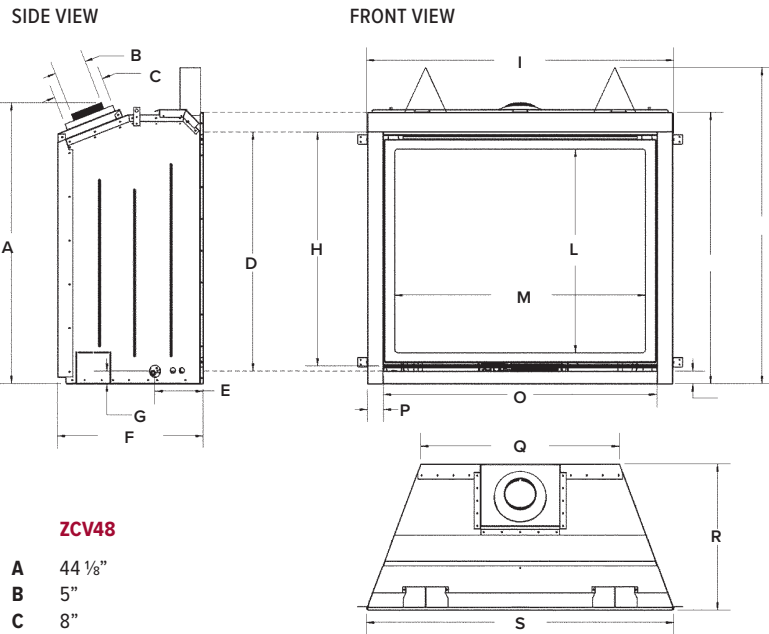

TOP VIEW

FRAMING DIMENSIONS

	ZCV39	ZCV42
HEIGHT		
Actual	37 3/4"	40 7/8"
Framing	37 7/8"	41"
FRONT WIDTH		
Actual	39 3/8"	42 3/8"
Framing	39 1/2"	42 1/2"
DEPTH		
Actual	18 3/8"	18 3/8"
Framing	18 1/2"***	18 1/2"***

Unit Illustrated: ZCV42NE2, MQ42D Driftwood Log Set, ZCV42GT Glass Tray, ZCV42PL Porcelain Reflective Liner, ZCV42S1BL Surround (Hearth Mount 4" Wide).

BENTLEY 48

Go **BIG**

When the view is this big, it must be the **Bentley 48**. This big brother of the popular Bentley by Marquis is getting some serious attention and lots of second looks from home owners wanting to enjoy a statement fireplace. An expansive glass viewing area and beautiful designer options allow you to customize the look to your own style. Take the chill out of the room with this heater-rated fireplace, and bask in some serious warmth.

BENTLEY 48 PRODUCT DIMENSIONS

ZCV48

A	44 1/8"
B	5"
C	8"
D	37 9/16"
E	7 5/8"
F	22 15/16"
G	1 15/16"
H	36 3/4"
I	48 3/8"
J	49 11/16"
K	42 11/16"
L	32"
M	39 7/16"
N	2"
O	43"
P	2 1/2"
Q	31 5/16"
R	23"
S	48 3/8"

TOP VIEW

FRAMING DIMENSIONS

ZCV48

HEIGHT	
Actual	49 11/16"
Framing	49 3/4"
FRONT WIDTH	
Actual	48 3/8"
Framing	48 1/2"
DEPTH	
Actual	22 15/16"
Framing	24 9/16"***

***Dependent of finishing material used

SURROUNDS