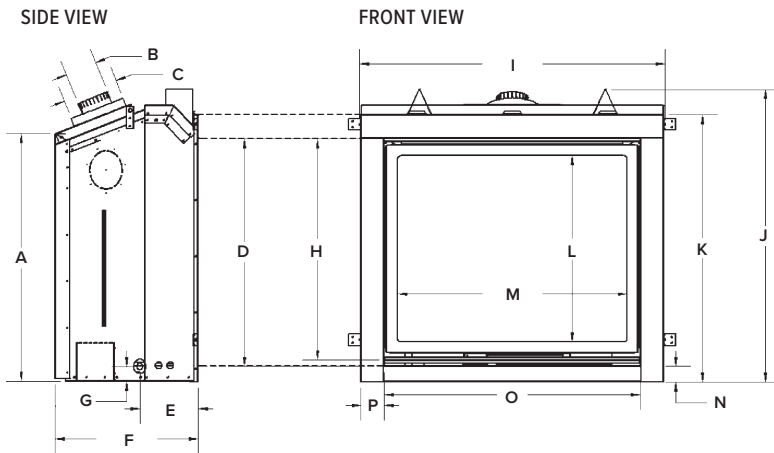

BENTLEY 39/42 PRODUCT DIMENSIONS

ZCV39 ZCV42

A	32"	35 1/8"
B	4"	4"
C	7"	7"
D	29 3/8"	32 1/2"
E	7 1/2"	7 9/16"
F	18 3/8"	18 7/16"
G	1 15/16"	1 15/16"
H	28 9/16"	31 11/16"
I	39 3/8"	42 7/16"
J	37 11/16"	40 13/16"
K	34 1/2"	37 5/8"
L	24 1/16"	27 3/16"
M	29 5/8"	33 11/16"
N	2"	2"
O	33"	37 1/16"
P	3"	2 1/2"
Q	24 1/4"	27 7/8"
R	18 7/16"	18 7/16"
S	6 7/8"	6 7/8"
T	39 3/8"	42 7/16"

TOP VIEW

FRAMING DIMENSIONS

	ZCV39	ZCV42
HEIGHT		
Actual	37 3/4"	40 7/8"
Framing	37 7/8"	41"
FRONT WIDTH		
Actual	39 3/8"	42 3/8"
Framing	39 1/2"	42 1/2"
DEPTH		
Actual	18 3/8"	18 3/8"
Framing	18 1/2"***	18 1/2"***