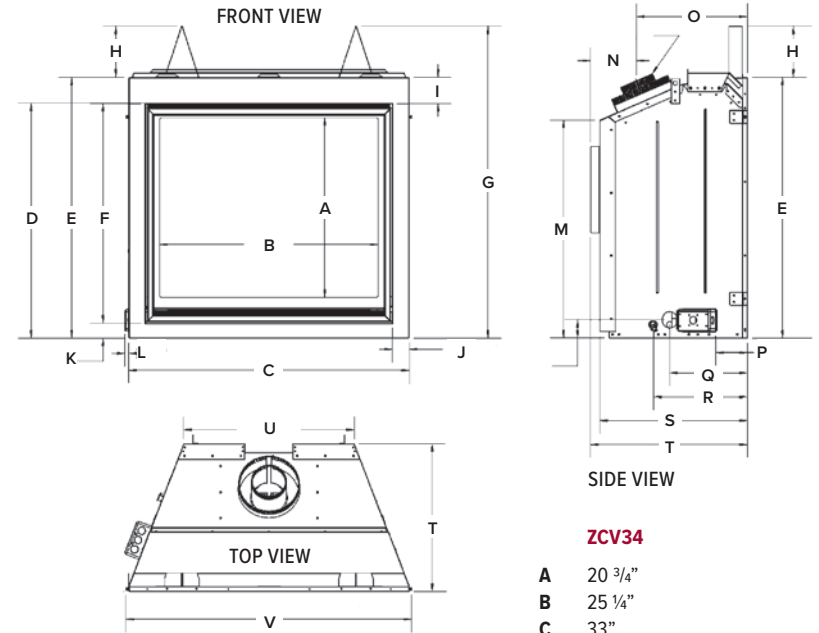

BENTLEY 34

Unit Illustrated: ZCV34NE2 Zero Clearance Direct Vent Natural Gas Fireplace, ZCV34RLH Herringbone Brick Liner, MQLOGF34OAK Oak Log Set.

BENTLEY 34 PRODUCT DIMENSIONS

FRAMING DIMENSIONS

ZCV34

HEIGHT	
Actual	36"
Framing	36 1/8"
FRONT WIDTH	
Actual	33"
Framing	33 1/8"
DEPTH	
Actual	18 1/16"
Framing	18 1/8"***