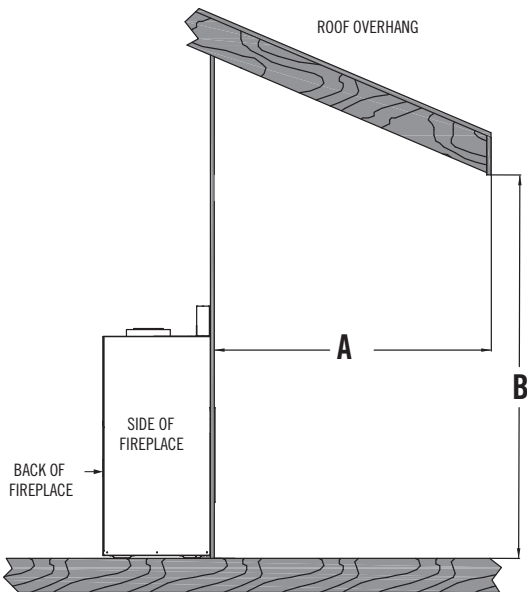

The overhang (A) must be a minimum of 1/2 or greater of the roofline elevation (B) above the base of the fireplace.

The width of the overhang to each side of the appliance (C) must be a minimum of 1/2 or greater of the roofline elevation (B) above the base of the fireplace.