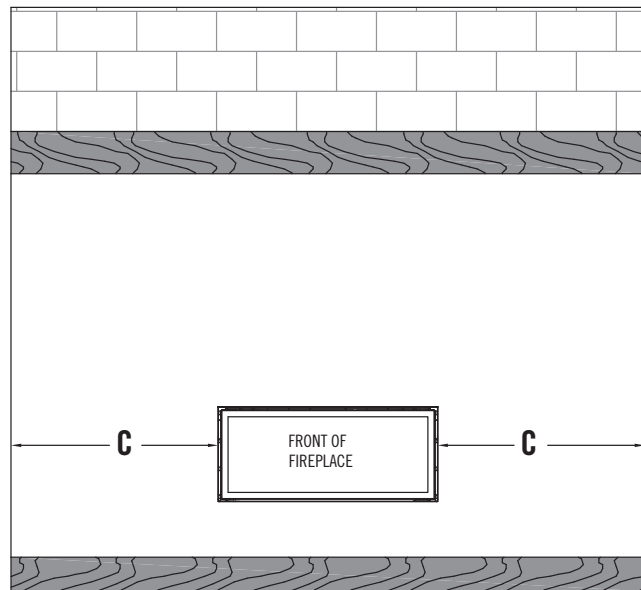

Features, Options & Specifications are subject to change.

Bayport 36

**Outdoor Covered Fireplace Install**

- Fireplace operation is approved from 40 degrees F to 110 degrees F
- All wiring connections shall be in accordance with outdoor requirements of NECA NFPA 70
- All clearances and requirements in your appliance manual must be adhered to

The overhang (A) must be a minimum of 1/2 or greater of the roofline elevation (B) above the base of the fireplace.

The width of the overhang to each side of the appliance (C) must be a minimum of 1/2 or greater of the roofline elevation (B) above the base of the fireplace.