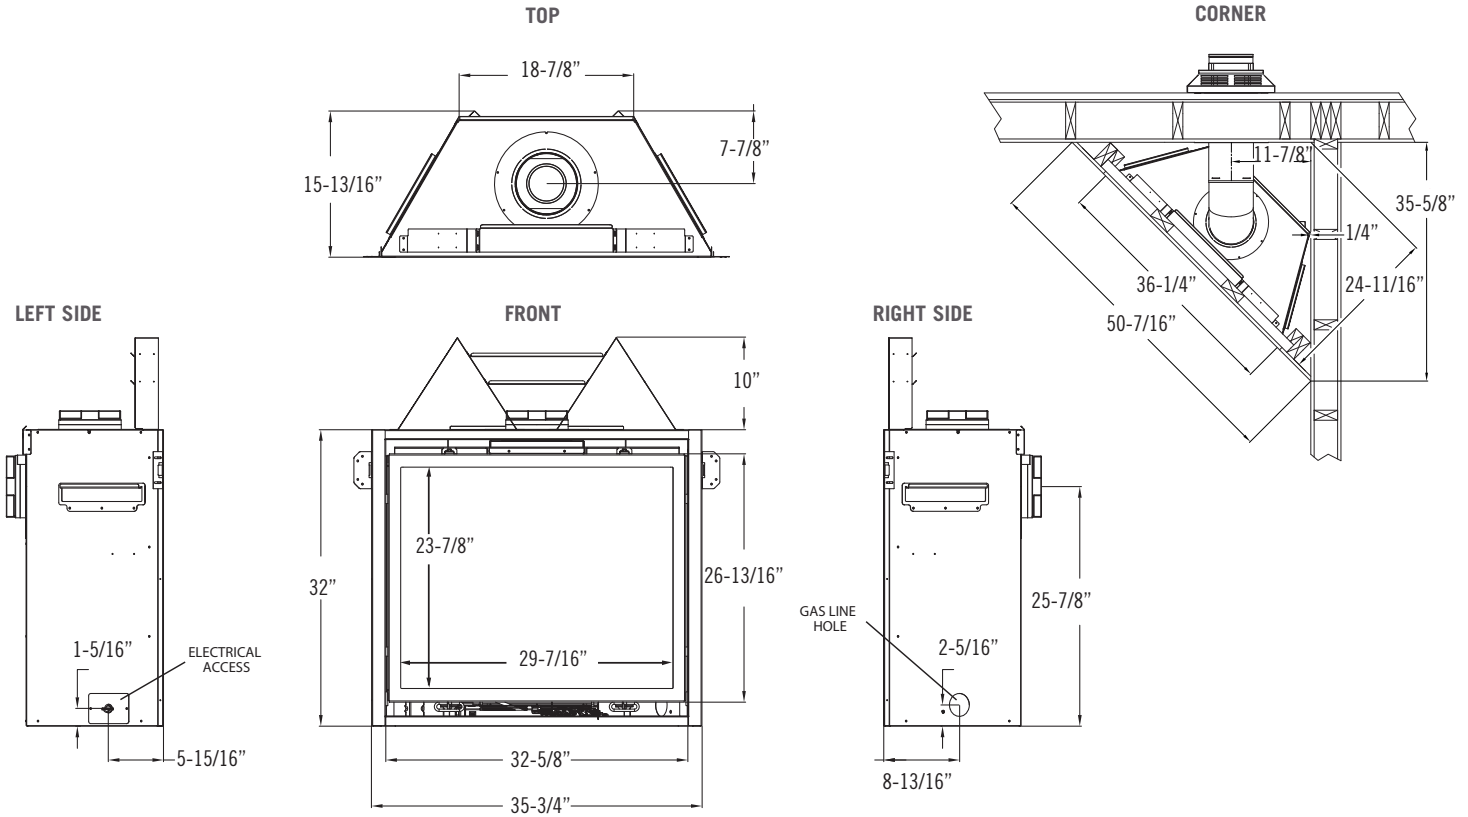

Bayport 36

Outdoor Covered Fireplace Install

- Fireplace operation is approved from 40 degrees F to 110 degrees F
- All wiring connections shall be in accordance with outdoor requirements of NECA NFPA 70
- All clearances and requirements in your appliance manual must be adhered to