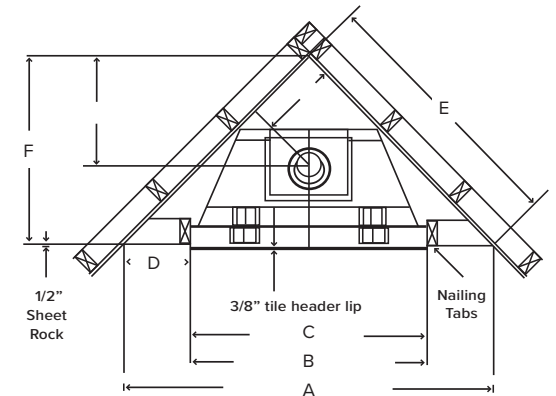

Find all detailed Solara manuals:

PRODUCT DIMENSIONS

ZCV3622 – TOP FLUE MODEL

FRAMING DIMENSIONS	VIEWING AREA	CLEAN VIEW CIRCULATING KIT (CVCK)	Actual	Framing
A 53 1/2"	Width 29 3/4"	Height	33 1/2"	37 1/4"
B 36"	Height 18 5/8"	Front Width	36"	36 3/8"
C 36 3/8"		Depth	17 7/16"	17 1/2"
D 8 9/16"				
E 37 7/8"				
F 26 3/4"				