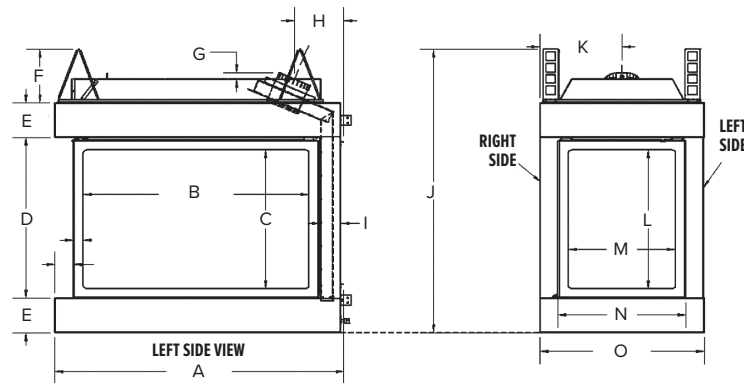

Unit Illustrated: MCVP42NHE Peninsula Fireplace (Natural Gas), MP42GT Glass Tray, MQG5C Glass Media (Bronze), MQROCK2 Rock Set, MP42PL Liner (Porcelain Reflective).

PRODUCT DIMENSIONS

Model	Height		Front Width		Depth	
	Actual	Framing	Actual	Framing	Actual	Framing
MCVP42	42 1/4"	42 3/8"	43 1/16"	42 1/2"	24 1/2"	23 5/16"