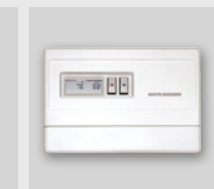

THERMOSTAT

Z80PT Wall Mount