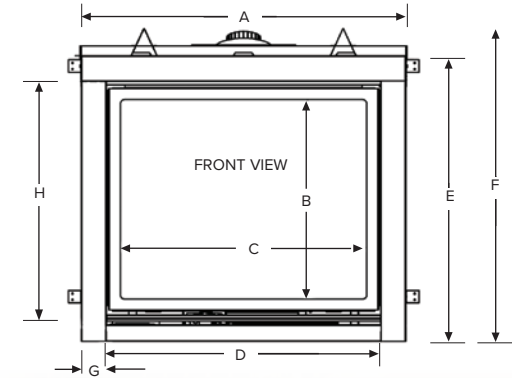

### LOG SETS

MQLOGF48  
Split Oak Log Set

MQLOGF48B  
Burnt Oak Log Set

MQLOGF48D  
Driftwood Log Set  
(Glass Tray Required)

MQZCV48	Height		Front Width		Depth	
	Actual	Framing	Actual	Framing	Actual	Framing
	49 11/16"	49 3/4"	48 3/8"	48 1/2"	22 15/16"*	24 9/16"*

#### MQZCV48

- A 48 3/8"
- B 32"
- C 39 7/16"
- D 43"
- E 42 1/16"
- F 49 1/16"
- G 2 1/2"
- H 36 3/4"