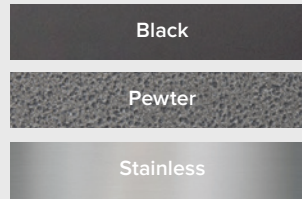

Model	MQRB4436N/NE MQRB4436NE2	MQRB4436LP/LPE MQRB4436LPE2	MQRB5143N/NE MQRB5143NE2	MQRB5143LP/LPE MQRB5143LPE2	MQRB6961N/NE MQRB6961NE2	MQRB6961LP/LPE MQRB6961LPE2
Fuel	Natural	Propane	Natural	Propane	Natural	Propane
Millivolt	Yes	Yes	Yes	Yes	Yes	Yes
Input Max.	33,000 BTU	33,000 BTU	40,000 BTU	40,000 BTU	62,000 BTU	62,000 BTU
Input Min.	22,000 BTU	26,000 BTU	28,000 BTU	31,000 BTU	43,000 BTU	48,500 BTU
Glass Window	Ceramic	Ceramic	Ceramic	Ceramic	Ceramic	Ceramic
Glass Size	35" W x 15 1/4" H		42" W x 15 1/4" H		60" W x 15 1/4" H	
Venting	5/7" Kingsman Flex Vent		5/7" Kingsman Flex Vent / 5/8" Hard Pipe*		7/10" Kingsman Flex Vent	
FE (P.4.1-15)	58.2% / 60.9%		63.5% / 65.6%		54.1% / 55.8%	

*With Adapter.

ACCESSORY OPTIONS

DRIFTWOOD LOG SETS

LINERS

WALL SURROUND FRAME & EDGE

MEDIA OPTIONS

REMOTE CONTROLS

(Millivolt or IPI PF1) – On/Off,
Thermostat, Modulating

THERMOSTATS

Wall Mount Thermostat or
Programmable Thermostat

STANDARD FEATURES

- SIT Valve with Hi/Lo Flame and BTU adjustment
- Accent Lighting with Decorative (White) Glass Ember Bed
- Proflame II Models include Remote Control – Features flame, thermostat, smart thermostat, accent lighting, CPI/IPI cold climate control (MQRB4436NE2, MQRB4436LPE2, MQRB5143NE2, MQRB5143LPE2, MQRB6961NE2 and MQRB6961LPE2 Models only)

* Optional Fan Available for Single-Sided Models only

OPTIONAL FEATURES

Choose Gas Control: Choice of Millivolt or IPI electronic ignition system with battery backup, and cold climate switch

Choose your view: Single-Sided or See-Through for your viewing pleasure

Choose Surround Trim Kit: Black, Pewter, or Stainless; Available in two sizes – Frame and Edge

Liner: Porcelain Reflective or Fluted