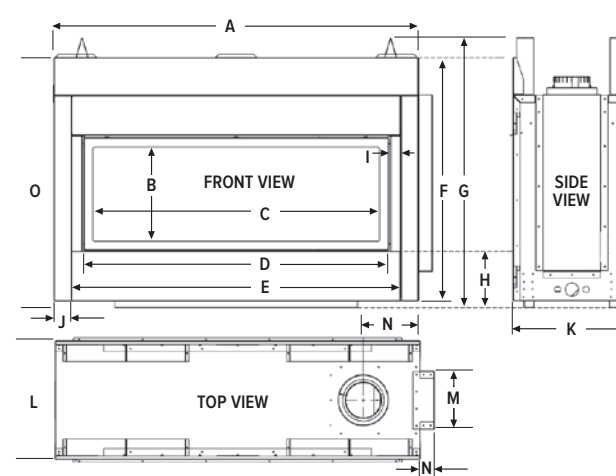

## WALL SURROUND TRIM KIT

	MQRB4436	MQRB5143	MQRB6961
A	49 7/8"	56 7/8"	74 7/8"
B	3 7/8"	3 7/8"	3 7/8"
C	4 3/8"	4 3/8"	4 3/8"
D	23 3/4"	23 3/4"	23 3/4"
E	1"	1"	1"
F	2 3/8"	2 3/8"	2 3/8"

	MQRB4436	MQRB5143	MQRB6961
G	44 1/8"	51 1/8"	69 1/8"
H	1 1/2"	1 1/2"	1 1/2"
I	1 1/2"	1 1/2"	1 1/2"
J	19 1/8"	19 1/8"	19 1/8"
K	1"	1"	1"
L	2 3/8"	2 3/8"	2 3/8"

## PRODUCT DIMENSIONS

	MQRB4436	MQRB5143	MQRB6961
A	44 1/8"	A 51 1/8"	A 69 1/8"
B	13 1/4"	B 13 1/4"	B 13 1/4"
C	33 1/8"	C 40 1/8"	C 58 1/8"
D	36 1/4"	D 43 1/4"	D 61 1/4"
E	39"	E 46"	E 64 1/8"
F	34"	F 34"	F 38"
G	37 5/8"	G 37 5/8"	G 45 3/8"
H	7 7/8"	H 7 7/8"	H 7 7/8"
I	1 1/2"	I 1 1/2"	I 1 1/2"
J	2 1/2"	J 2 1/2"	J 2 1/2"
K	16 1/2"	K 16 1/2"	K 20 1/2"
L	16 1/2"	L 16 1/2"	L 20 1/2"
M	8 1/8"	M 8 1/8"	M 12 1/8"
N	2"	N 2"	N 2 7/8"
O	35"	O 35"	O 39"