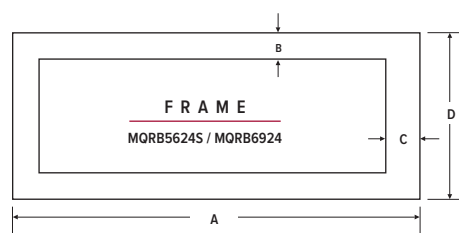

INFINITE Possibilities

A fabulously sleek stretch of dancing flames delivers infinite possibilities in this modern zero clearance gas fireplace by Marquis.

Visit www.marquisfireplaces.net to see the latest evolution in fireplaces.

Unit Illustrated: MQRB6961N Linear Multi-sided Direct Vent Natural Gas Fireplace, MQRB69BK Back Shield Kit (for Single-Sided Viewing), MQRBD2 Driftwood Branches – Three Piece Set, MQROCK3 Rock Set – Contemporary Collection – Multi-Colored, MQEMBER Ember Chunks x 2.

WALL SURROUND TRIM KIT

	MQRB4436	MQRB5143	MQRB6961
A	49 7/8"	56 7/8"	74 7/8"
B	3 7/8"	3 7/8"	3 7/8"
C	4 3/8"	4 3/8"	4 3/8"
D	23 3/4"	23 3/4"	23 3/4"
E	1"	1"	1"
F	2 3/8"	2 3/8"	2 3/8"