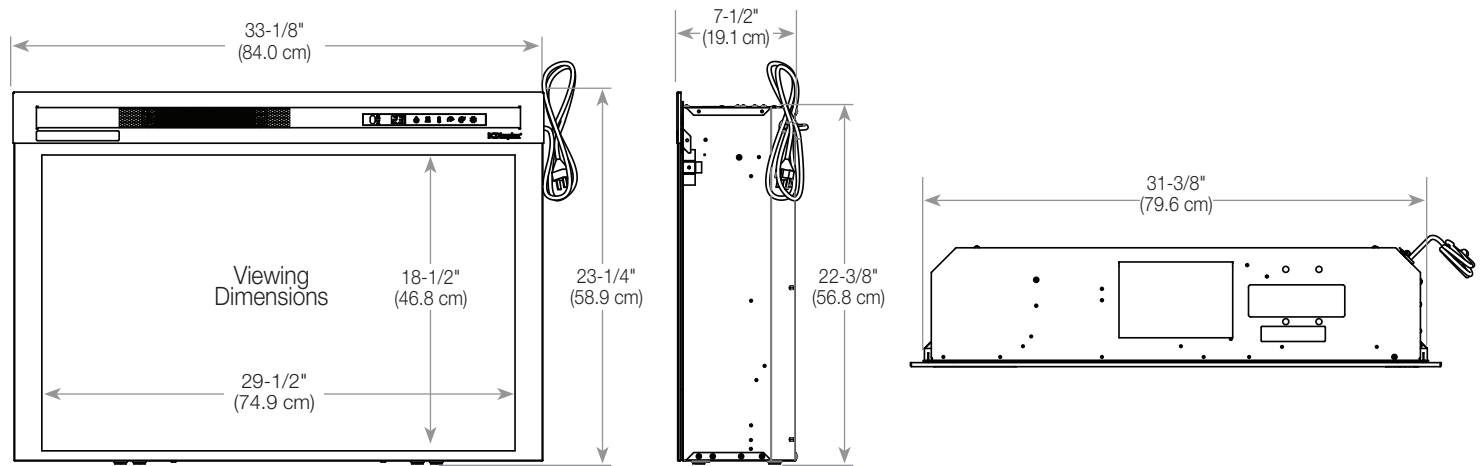

Also available with Realogs®: XHD33L

XHDDW-KIT33 - Driftwood & River Rock media kit

Color Themes

Multi-function Remote

120 Volts | 1,465 Watts | 5,000 BTU

Model #	Description	Lbs / Kg (packaged)	UPC	Wty.†	Carton Dimensions (WxHxD)		Cube	
					Inches	cm	ft³	m³
XHD33G	33" Multi-Fire XHD Electric Firebox - Acrylic Ice	36.3 / 16.4 (42.9 / 19.4)	781052 131224	2 yr.	35-5/8 x 26-7/8 x 11-1/8	90.5 x 68.0 x 28.0	6.16	0.17
XHDDW-KIT33	Driftwood & River Rock Media Kit	6.2 / 2.81	781052 146631		35.25" x 6" x 8.25"	87.0 x 15.6 x 21.2	1.0	0.02
XHD33L	33" Multi-Fire XHD Electric Firebox - Realogs	35.5 / 16.1 (42.1 / 19.1)	781052 131217	2 yr.	35-5/8 x 26-7/8 x 11-1/8	90.5 x 68.0 x 28.0	6.16	0.17

Specifications, finishes and dimensions are subject to change. †Limited warranty. ©2022 Glen Dimplex Americas

SE-636-R00-033022

Multi-Fire XHD™

33" Plug-in Electric Firebox

XHD33G

Product Dimensions:

Framing Dimensions:

XHD33G

A	B	C
31-5/8" (80.2)	22-5/8" (57.5 cm)	8" (20.3 cm)

NOTE: The XHD33G Electric Firebox does not require any special venting. Make sure there is clearance for air circulation beneath the unit and at least 1/2" behind it.