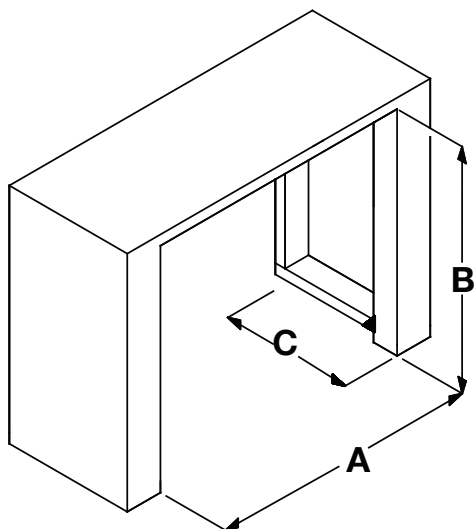

Also available with Realogs®: XHD33L

XHDDW-KIT33 - Driftwood & River Rock media kit

Color Themes

Multi-function Remote

120 Volts | 1,465 Watts | 5,000 BTU

Model #	Description	Lbs / Kg (packaged)	UPC	Wty.†	Carton Dimensions (WxHxD)		Cube	
					Inches	cm	ft³	m³
XHD33G	33" Multi-Fire XHD Electric Firebox - Acrylic Ice	36.3 / 16.4 (42.9 / 19.4)	781052 131224	2 yr.	35-5/8 x 26-7/8 x 11-1/8	90.5 x 68.0 x 28.0	6.16	0.17
XHDDW-KIT33	Driftwood & River Rock Media Kit	6.2 / 2.81	781052 146631		35.25" x 6" x 8.25"	87.0 x 15.6 x 21.2	1.0	0.02
XHD33L	33" Multi-Fire XHD Electric Firebox - Realogs	35.5 / 16.1 (42.1 / 19.1)	781052 131217	2 yr.	35-5/8 x 26-7/8 x 11-1/8	90.5 x 68.0 x 28.0	6.16	0.17

Specifications, finishes and dimensions are subject to change. †Limited warranty. ©2022 Glen Dimplex Americas

SE-636-R00-033022

Multi-Fire XHD™

33" Plug-in Electric Firebox

XHD33G

Product Dimensions:

Framing Dimensions:

XHD33G

A	B	C
31-5/8" (80.2)	22-5/8" (57.5 cm)	8" (20.3 cm)

NOTE: The XHD33G Electric Firebox does not require any special venting. Make sure there is clearance for air circulation beneath the unit and at least 1/2" behind it.