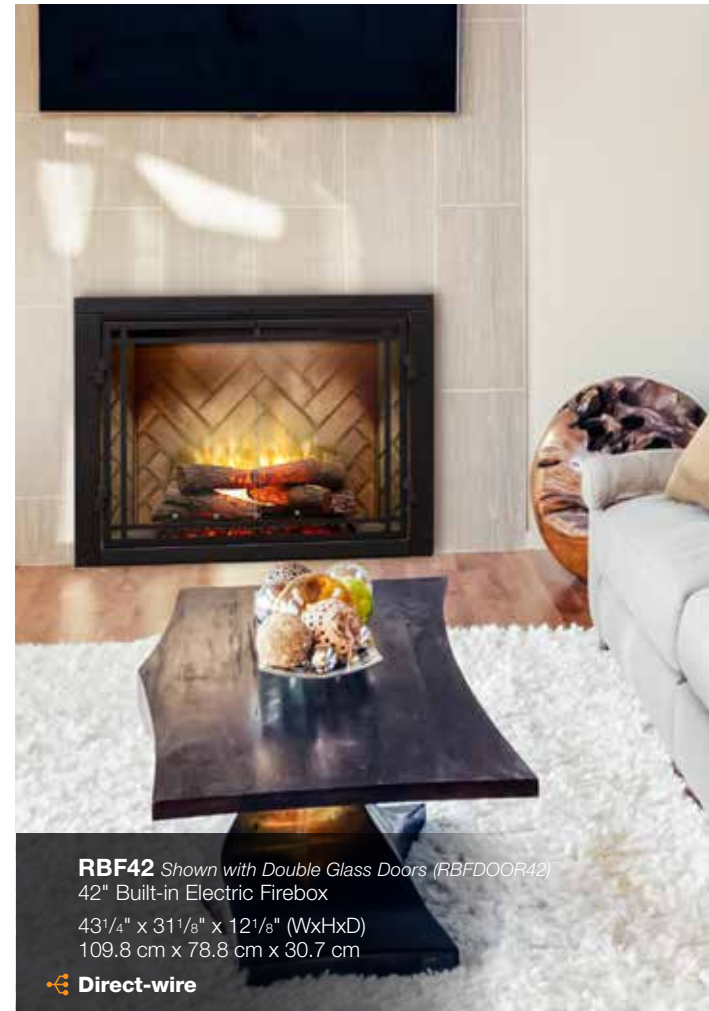

RBF42 Shown with Double Glass Doors (RBFDOOR42)
42" Built-in Electric Firebox
43¹/₄" x 31¹/₈" x 12¹/₈" (WxHxD)
109.8 cm x 78.8 cm x 30.7 cm

Direct-wire

Accessories

Double Glass Doors

Functional doors with tempered glass

Installation Trim

Ideal for retrofit and fireplace insert applications.

Single Glass Pane

Tempered front glass.

RBFDOOR30

33⁷/₈" x 27¹/₄" x 1⁷/₈" (WxHxD)
(85.9cm x 69.4cm x 4.67cm)

RBFDOOR36

39⁷/₈" x 27¹/₄" x 1⁷/₈" (WxHxD)
(101.1cm x 69.4cm x 4.67cm)

RBFDOOR36P

39⁷/₈" x 31³/₄" x 1⁷/₈" (WxHxD)
(101.1cm x 80.8cm x 4.67cm)