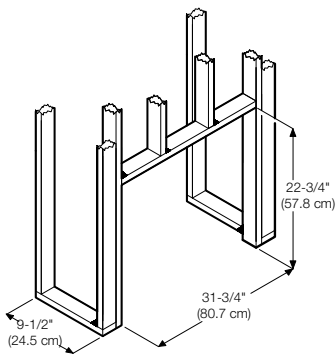

# 33" Plug-in Firebox

DF3033ST

33" plug-in electric firebox offers a 120 volt plug-in widescreen electric firebox with thermostat controlled fan-forced heat. With our patented electric flame technology, the pulsating embers with hand finished logs molded from real wood logs offer incredible realism. Includes on/off flame control and separate controls for flame speed, interior brightness and heater.

## Framing Dimensions

120 Volts | 780 Watts | 2,660 BTU

Model #	Description	Lbs / Kg	UPC	Wty. <sup>1</sup>	Carton Dimensions (WxHxD)		Cube	
					Inches	cm	ft <sup>3</sup>	m <sup>3</sup>
DF3033ST	33" self-trimming widescreen electric firebox	60.4 / 27.5	781052 054271	5 year	37-1/4 x 27-5/8 x 13	94.6 x 70.1 x 33	7.7	0.22