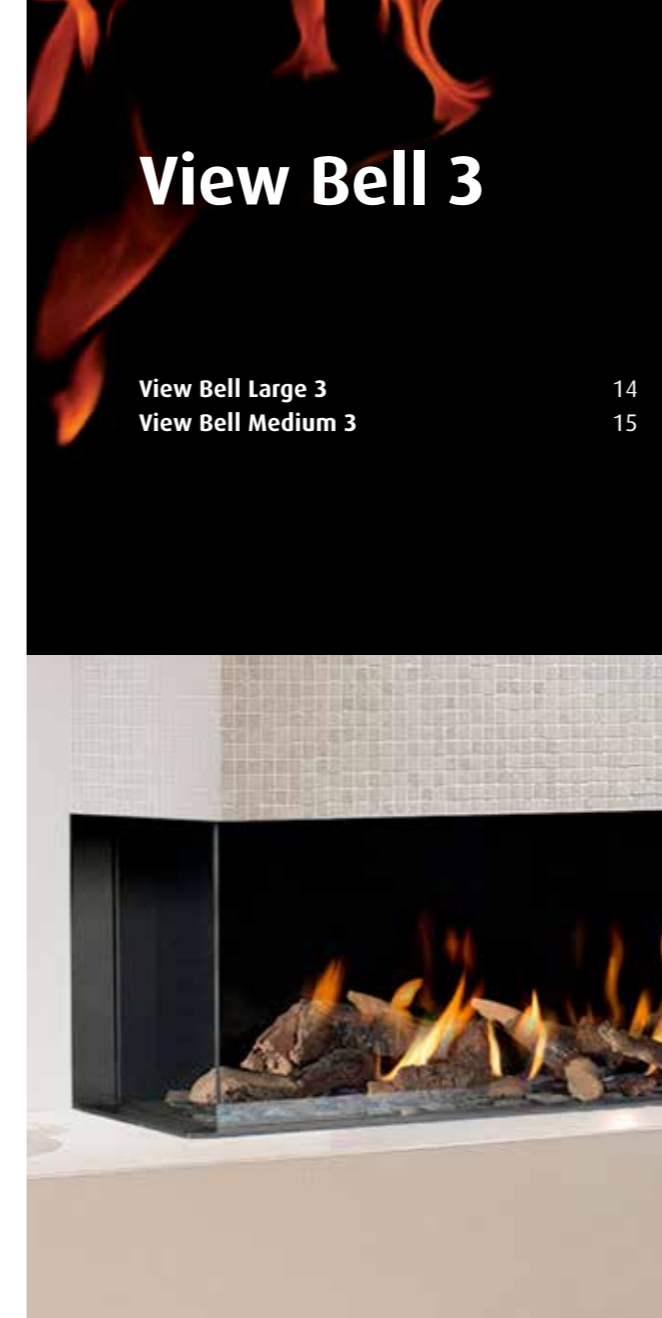

Fire in triplicate

EN A perfect view of the fireplace from every angle. That is what the new Bellfires View Bell 3 range offers. Stylish three-sided gas fireplaces in two different sizes - Large or Medium. So there is an appropriate gas fireplace for every living room.

Hidden Door frame

As details make the difference, Bellfires engineers have devoted a great deal of care and attention to the finishing of the View Bell 3 gas fireplaces.

The Hidden Door principle was especially developed by Bellfires in order to give modern fireplaces as minimalistic a look as possible. Typical features are the black screened glass borders.

Interior

The option for black ceramic glass is new. Ceramic back wall enhances the perception of depth, emphasising the intensity of the flames. New log sets also enhances true-to-life look of the fireplace and tried-and-tested ceramic burners guarantees a reliable and life-like fireplace.

Safety above everything

Of course, the developers of Bellfires have given safety special attention. The new View Bell 3 is fitted with a patented safety system which carefully controls the extraction of any overpressure. What makes this safety system unique is the replaceability, controllability and thus optimum reliability. A clear added value, particularly in extreme situations.