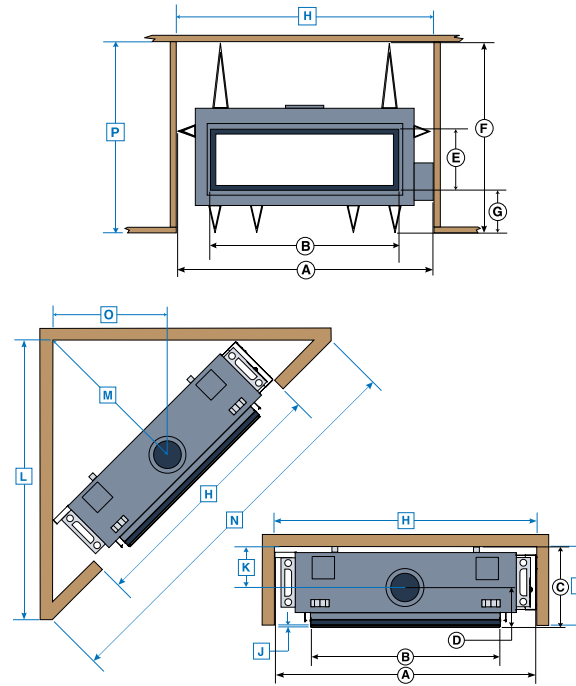

Don't forget the finishing touches - decorative screens and andirons complete the classic look of a traditional wood hearth.

- A Classic Screen available for TC 54, TC42, TC36, TC36 See-Thru and TC30 models.
- B. Classic Screen TC36 ARCH. (Decorative Arch Screen, does not close)
- C. Clean View Screen available for TC54, TC42, TC36, TC36 ARCH, TC36 See-Thru and TC30.
- D. Wide Screen Clean View Screen available for WS54 Models.
- E. Classic Andirons. Available in three sizes: 10 in., 12 in. and 15 in.

WS54 SEE THRU

APPLIANCE DIMENSIONS	A	74 7/8"	190.18 cm
	B	53 3/4"	136.52 cm
	C	19 7/8"	50.48 cm
	D	16 9/16"	42.06 cm
	E	18"	45.72 cm
	F	41 1/4"	104.77 cm
	G	12 1/16"	30.63 cm
MINIMUM COMBUSTIBLE FRAMING (INCLUDING SHEETROCK)	H	74 7/8"	190.18 cm
	I	20"	50.80 cm
	J	1/2-15/8"	1.27-4.12 cm
	K	54 5/16"	137.95 cm
	L		
	M		
	N		
	O		
P			
BTU INPUT		NG	LP
HIGH		61,000	61,000
LOW		39,000	39,000
EnerGuide		30.8%	30.8%

WS54

APPLIANCE DIMENSIONS	A	73 3/4"	187.32 cm
	B	54 1/8"	137.47 cm
	C	22 5/8"	57.48 cm
	D	11 1/2"	29.21 cm
	E	17 3/8"	44.13 cm
	F	55"	139.70 cm
	G	11 7/8"	30.16 cm
MINIMUM COMBUSTIBLE FRAMING (INCLUDING SHEETROCK)	H	74 1/4"	188.60 cm
	I	21 7/8"	55.56 cm
	J	1/2-15/8"	1.27-4.12 cm
	K	11 3/16"	28.41 cm
	L	81 5/8"	207.32 cm
	M	46 5/8"	118.42 cm
	N	115 3/8"	293.05 cm
	O	33 3/16"	84.29 cm
P	55 1/4"	140.34 cm	
BTU INPUT		NG	LP
HIGH		54,900	54,900
LOW		46,200	46,200
EnerGuide		26.72%	26.72%