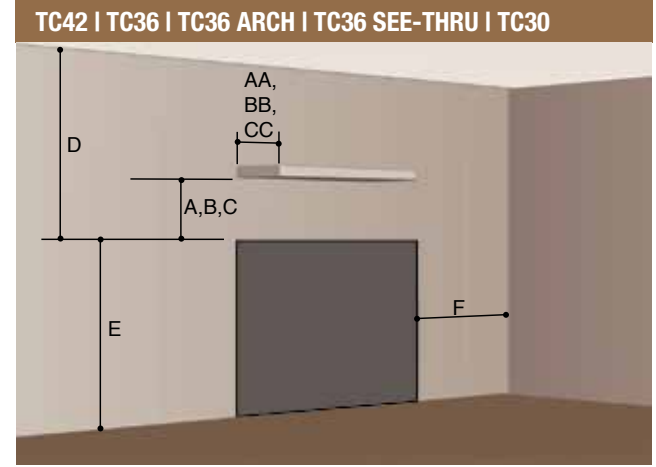

MINIMUM CLEARANCES TO COMBUSTIBLE MATERIAL

For reference only. Consult manual before installation.

WS54 SEE THRU					
A	Mantel clearance	9"	AA	Mantel Depth	12"
B	Mantel clearance	6"	BB	Mantel Depth	6 3/4"
C	Mantel clearance	3"	CC	Mantel Depth	1 1/2"
J	From top of fireplace opening to ceiling	24"			
K	From floor to top of fireplace opening	29 3/4"			
L	From side of fireplace opening to adjacent wall or mantel support	4"			
M	From top of hearth to bottom of fireplace opening	6"			
N	From floor to bottom of fireplace opening	12"			

WS54					
A	Mantel clearance	9"	AA	Mantel Depth	12"
B	Mantel clearance	6"	BB	Mantel Depth	6 3/4"
C	Mantel clearance	3"	CC	Mantel Depth	1 1/2"
J	From top of fireplace opening to ceiling	24"			
K	From floor to top of fireplace opening	29 3/4"			
L	From side of fireplace opening to adjacent wall or mantel support	4"			
M	From top of hearth to bottom of fireplace opening	6"			
N	From floor to bottom of fireplace opening	12"			

WS38					
A	Mantel clearance	9"	AA	Mantel Depth	12"
B	Mantel clearance	6"	BB	Mantel Depth	6 3/4"
C	Mantel clearance	3"	CC	Mantel Depth	1 1/2"
J	From top of fireplace opening to ceiling	24"			
K	From floor to top of fireplace opening	21 5/8"			
L	From side of fireplace opening to adjacent wall or mantel support	4"			
M	N/A	-			
N	From floor to bottom of fireplace opening	6"			

TC54					
A	Mantel clearance	17"	AA	Mantel Depth	12"
B	Mantel clearance	15"	BB	Mantel Depth	6"
C	Mantel clearance	12"	CC	Mantel Depth	1"
G	From top of fireplace opening to ceiling	24"			
H	From top of hearth to bottom of fireplace opening	43 5/8"			
I	From side of fireplace opening to adjacent wall or mantel support	4"			

TC42 / TC42 OUTDOOR					
A	Mantel clearance	9"	AA	Mantel Depth	12"
B	Mantel clearance	6"	BB	Mantel Depth	6 3/4"
C	Mantel clearance	3"	CC	Mantel Depth	1 1/2"
D	From top of fireplace opening to ceiling	24"			
E	From floor to top of fireplace opening	38 1/8"			
F	From side of fireplace opening to adjacent wall or mantel support	4"			

TC36, TC 36 ARCH					
A	Mantel clearance	9"	AA	Mantel Depth	12"
B	Mantel clearance	6"	BB	Mantel Depth	6 3/4"
C	Mantel clearance	3"	CC	Mantel Depth	1 1/2"
D	From top of fireplace opening to ceiling	24"			
E	From floor to top of fireplace opening	32 1/8"			
F	From side of fireplace opening to adjacent wall or mantel support	4"			

TC36 SEE THRU					
A	Mantel clearance	9"	AA	Mantel Depth	12"
B	Mantel clearance	6"	BB	Mantel Depth	6 3/4"
C	Mantel clearance	3"	CC	Mantel Depth	1 1/2"
D	From top of fireplace opening to ceiling	24"			
E	From floor to top of fireplace opening	32 1/8"			
F	From side of fireplace opening to adjacent wall or mantel support	2"			

TC30					
A	Mantel clearance	12"	AA	Mantel Depth	12"
B	Mantel clearance	9"	BB	Mantel Depth	6 3/4"
C	Mantel clearance	6"	CC	Mantel Depth	1 1/2"
D	From top of fireplace opening to ceiling	24"			
E	From floor to top of fireplace opening	28 1/4"			
F	From side of fireplace opening to adjacent wall or mantel support	4"