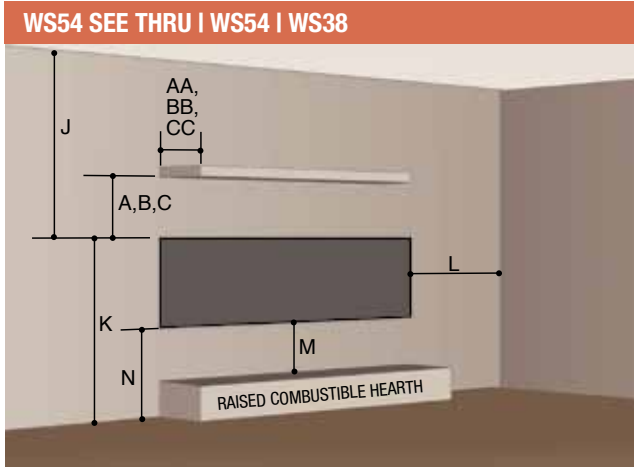

MINIMUM CLEARANCES TO COMBUSTIBLE MATERIAL

For reference only. Consult manual before installation.

WS54 SEE THRU					
A	Mantel clearance	9"	AA	Mantel Depth	12"
B	Mantel clearance	6"	BB	Mantel Depth	6 3/4"
C	Mantel clearance	3"	CC	Mantel Depth	1 1/2"
J	From top of fireplace opening to ceiling	24"			
K	From floor to top of fireplace opening	29 3/4"			
L	From side of fireplace opening to adjacent wall or mantel support	4"			
M	From top of hearth to bottom of fireplace opening	6"			
N	From floor to bottom of fireplace opening	12"			

WS54					
A	Mantel clearance	9"	AA	Mantel Depth	12"
B	Mantel clearance	6"	BB	Mantel Depth	6 3/4"
C	Mantel clearance	3"	CC	Mantel Depth	1 1/2"
J	From top of fireplace opening to ceiling	24"			
K	From floor to top of fireplace opening	29 3/4"			
L	From side of fireplace opening to adjacent wall or mantel support	4"			
M	From top of hearth to bottom of fireplace opening	6"			
N	From floor to bottom of fireplace opening	12"			

WS38					
A	Mantel clearance	9"	AA	Mantel Depth	12"
B	Mantel clearance	6"	BB	Mantel Depth	6 3/4"
C	Mantel clearance	3"	CC	Mantel Depth	1 1/2"
J	From top of fireplace opening to ceiling	24"			
K	From floor to top of fireplace opening	21 5/8"			
L	From side of fireplace opening to adjacent wall or mantel support	4"			
M	N/A	-			
N	From floor to bottom of fireplace opening	6"			

TC54					
A	Mantel clearance	17"	AA	Mantel Depth	12"
B	Mantel clearance	15"	BB	Mantel Depth	6"
C	Mantel clearance	12"	CC	Mantel Depth	1"
G	From top of fireplace opening to ceiling	24"			
H	From top of hearth to bottom of fireplace opening	43 5/8"			
I	From side of fireplace opening to adjacent wall or mantel support	4"			

TC42 / TC42 OUTDOOR					
A	Mantel clearance	9"	AA	Mantel Depth	12"
B	Mantel clearance	6"	BB	Mantel Depth	6 3/4"
C	Mantel clearance	3"	CC	Mantel Depth	1 1/2"
D	From top of fireplace opening to ceiling	24"			
E	From floor to top of fireplace opening	38 1/8"			
F	From side of fireplace opening to adjacent wall or mantel support	4"			

TC36, TC 36 ARCH					
A	Mantel clearance	9"	AA	Mantel Depth	12"
B	Mantel clearance	6"	BB	Mantel Depth	6 3/4"
C	Mantel clearance	3"	CC	Mantel Depth	1 1/2"
D	From top of fireplace opening to ceiling	24"			
E	From floor to top of fireplace opening	32 1/8"			
F	From side of fireplace opening to adjacent wall or mantel support	4"			

TC36 SEE THRU					
A	Mantel clearance	9"	AA	Mantel Depth	12"
B	Mantel clearance	6"	BB	Mantel Depth	6 3/4"
C	Mantel clearance	3"	CC	Mantel Depth	1 1/2"
D	From top of fireplace opening to ceiling	24"			
E	From floor to top of fireplace opening	32 1/8"			
F	From side of fireplace opening to adjacent wall or mantel support	2"			

TC30					
A	Mantel clearance	12"	AA	Mantel Depth	12"
B	Mantel clearance	9"	BB	Mantel Depth	6 3/4"
C	Mantel clearance	6"	CC	Mantel Depth	1 1/2"
D	From top of fireplace opening to ceiling	24"			
E	From floor to top of fireplace opening	28 1/4"			
F	From side of fireplace opening to adjacent wall or mantel support	4"