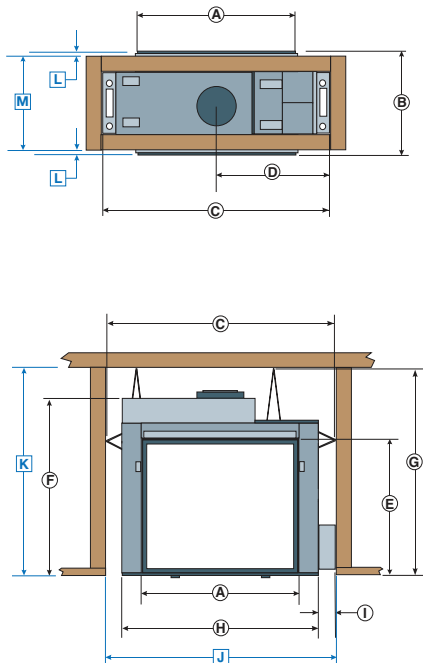

TC36 SEE THRU

APPLIANCE DIMENSIONS	A	38 1/4"	97.15 cm	
	B	24 1/8"	61.27 cm	
	C	56 1/4"	142.88 cm	
	D	29 11/16"	75.40 cm	
	E	31 1/2"	80.01 cm	
	F	36 1/8"	91.75 cm	
	G	48 1/16"	122.07 cm	
	H	46 1/4"	117.47 cm	
	I	6"	15.24 cm	
MINIMUM COMBUSTIBLE FRAMING (INC. SHEETROCK)	J	59 1/2"	151.13 cm	
	K	48 1/4"	122.55 cm	
	L	1/2-11/2"	1.27-3.8 cm	
	M	22 27/64"	56.95 cm	
	BTU INPUT		NG	LP
HIGH	61,000	61,000		
LOW	46,200	46,200		
EnerGuide	36.45%	36.45%