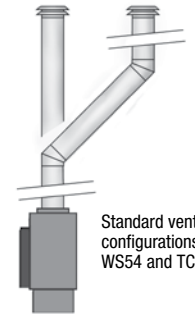

Standard venting configurations for: TC30, TC36, TC36 Arch, TC36 See-Thru, WS38, TC42 and TC42 Outdoor

Standard venting configurations for: WS54 and TC54.

DIRECT VENT TERMINALS