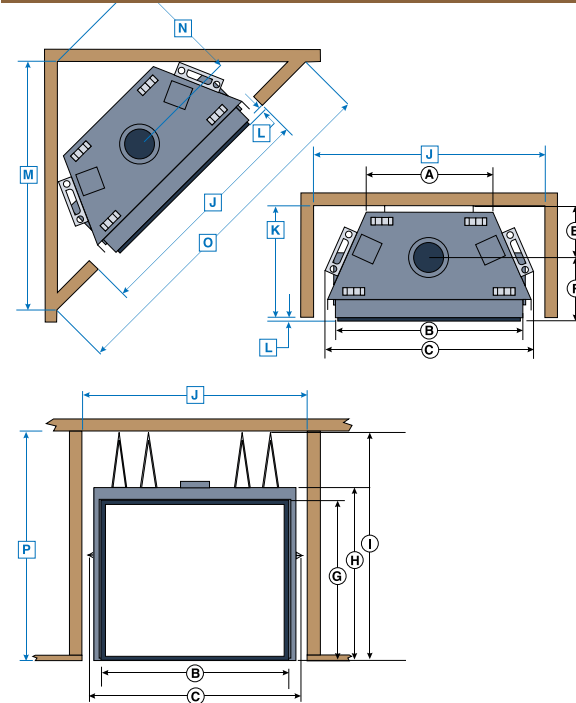

TC54

APPLIANCE DIMENSIONS	A	35 1/2"	90.17 cm
	B	53 7/8"	136.84 cm
	C	61"	154.94 cm
	D	31 1/2"	80.01 cm
	E	14 5/8"	37.14 cm
	F	16 7/8"	42.86 cm
	G	44 1/8"	112.08 cm
MINIMUM COMBUSTIBLE FRAMING (INC. SHEETROCK)	H	48 1/8"	122.24 cm
	I	64"	162.56 cm
	J	63 3/4"	161.93 cm
	K	30 3/4"	78.10 cm
	L	1/2-11/2"	1.27-3.8 cm
	M	76 5/8"	194.62 cm
	N	37 5/8"	95.56 cm
	O	108 1/4"	274.95 cm
P	64 1/4"	163.20 cm	
BTU INPUT		NG	LP
HIGH		83,700	83,700
LOW		67,000	67,000
EnerGuide		32.28%	32.28%