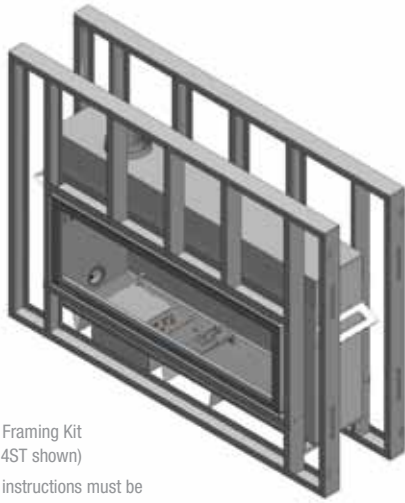

Steel Stud Framing Kit

All Town and Country fireplace models come complete with a heavy 20 gauge steel framing kit.

(Steel Stud Framing Kit for TC WS54ST shown)

Installation instructions must be consulted before framing.

Specifications subject to change without notice.

Average Fuel Cost

100 Hours of Operation

Unit	Natural Gas*	Propane**
WS54 See Thru	$82	$150
WS 54	$82	$150
WS 38	$71	$129
TC 54	$126	$229
TC 42 & TC 42 Outdoor	$92	$167
TC 36 & TC 36 Arch	$71	$129
TC 36 See Thru	$92	$167
TC 30	$53	$96

* Assuming 100 hours of operation and costs $1.50 per therm (100,000 BTUs)

** Assuming 100 hours of operation and costs $2.50 per gallon (91,500 BTUs)

Information and Resources

Architect Resource Centre:
Fireplace layout planning and technical installation consultation specifically for architects and designers.
1.888.223.0088
architects@townandcountryfireplaces.net

CSI Specifications:
Available in multiple formats under "Specifications"
www.townandcountryfireplaces.com

CAD Drawings:
Available for each model under "Products"
www.townandcountryfireplaces.com

See it Burn:
Actual burn video ready for viewing
www.townandcountryfireplaces.com

Architect Installation Handbooks:
Basic framing dimensions and installation requirements available for each model under "Products"
www.townandcountryfireplaces.com

Town & Country Showrooms:
Find the showroom nearest you
www.townandcountryfireplaces.com