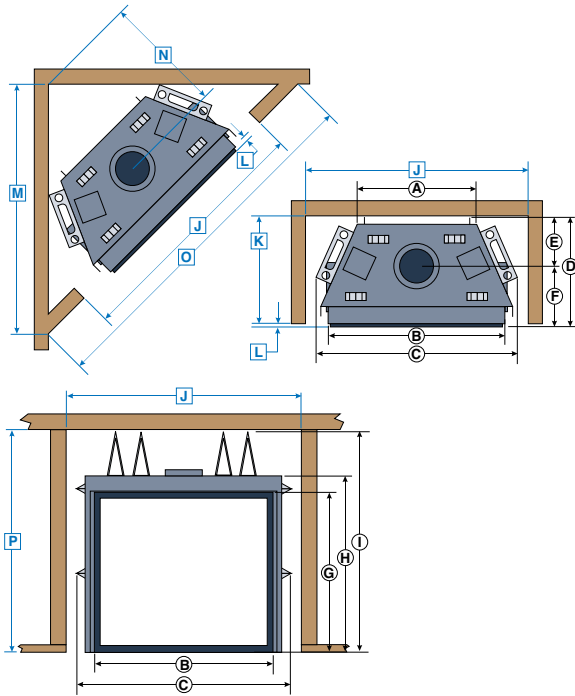

TC42 & TC42 OUTDOOR

APPLIANCE DIMENSIONS	A	29 1/4"	74.30 cm	
	B	44"	111.76 cm	
	C	49 5/8"	126.04 cm	
	D	27 3/8"	69.53 cm	
	E	12 5/8"	32.06 cm	
	F	14 5/8"	37.14 cm	
	G	38 3/8"	97.47 cm	
	H	42 1/4"	107.31 cm	
	I	54"	137.16 cm	
MINIMUM COMBUSTIBLE FRAMING (INC. SHEETROCK)	J	56 1/4"	142.88 cm	
	K	26 5/8"	67.62 cm	
	L	1/2-11/2"	1.27-3.8 cm	
	M	62 5/8"	159.06 cm	
	N	30 1/4"	76.83 cm	
	O	88 1/2"	224.79 cm	
	P	54 1/8"	137.47 cm	
	BTU INPUT		NG	LP
HIGH	61,000	61,000		
LOW	46,200	46,200		
EnerGuide	37.19%	37.19%