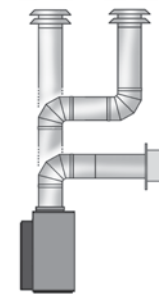

DIRECT VENTING

Standard venting configurations for: TC30, TC36, TC36 Arch, TC36 See-Thru, WS38, TC42 and TC42 Outdoor