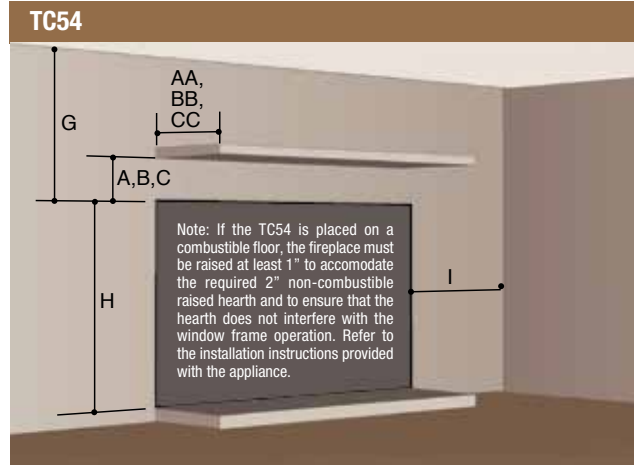

MINIMUM CLEARANCES TO COMBUSTIBLE MATERIAL

For reference only. Consult manual before installation.

WS54 SEE THRU					
A	Mantel clearance	9"	AA	Mantel Depth	12"
B	Mantel clearance	6"	BB	Mantel Depth	6 3/4"
C	Mantel clearance	3"	CC	Mantel Depth	1 1/2"
J	From top of fireplace opening to ceiling	24"			
K	From floor to top of fireplace opening	29 3/4"			
L	From side of fireplace opening to adjacent wall or mantel support	4"			
M	From top of hearth to bottom of fireplace opening	6"			
N	From floor to bottom of fireplace opening	12"			

WS54					
A	Mantel clearance	9"	AA	Mantel Depth	12"
B	Mantel clearance	6"	BB	Mantel Depth	6 3/4"
C	Mantel clearance	3"	CC	Mantel Depth	1 1/2"
J	From top of fireplace opening to ceiling	24"			
K	From floor to top of fireplace opening	29 3/4"			
L	From side of fireplace opening to adjacent wall or mantel support	4"			
M	From top of hearth to bottom of fireplace opening	6"			
N	From floor to bottom of fireplace opening	12"			

WS38					
A	Mantel clearance	9"	AA	Mantel Depth	12"
B	Mantel clearance	6"	BB	Mantel Depth	6 3/4"
C	Mantel clearance	3"	CC	Mantel Depth	1 1/2"
J	From top of fireplace opening to ceiling	24"			
K	From floor to top of fireplace opening	21 5/8"			
L	From side of fireplace opening to adjacent wall or mantel support	4"			
M	N/A	-			
N	From floor to bottom of fireplace opening	6"			

TC54					
A	Mantel clearance	17"	AA	Mantel Depth	12"
B	Mantel clearance	15"	BB	Mantel Depth	6"
C	Mantel clearance	12"	CC	Mantel Depth	1"
G	From top of fireplace opening to ceiling	24"			
H	From top of hearth to bottom of fireplace opening	43 5/8"			
I	From side of fireplace opening to adjacent wall or mantel support	4"			

TC42 / TC42 OUTDOOR					
A	Mantel clearance	9"	AA	Mantel Depth	12"
B	Mantel clearance	6"	BB	Mantel Depth	6 3/4"
C	Mantel clearance	3"	CC	Mantel Depth	1 1/2"
D	From top of fireplace opening to ceiling	24"			
E	From floor to top of fireplace opening	38 1/8"			
F	From side of fireplace opening to adjacent wall or mantel support	4"			

TC36, TC 36 ARCH					
A	Mantel clearance	9"	AA	Mantel Depth	12"
B	Mantel clearance	6"	BB	Mantel Depth	6 3/4"
C	Mantel clearance	3"	CC	Mantel Depth	1 1/2"
D	From top of fireplace opening to ceiling	24"			
E	From floor to top of fireplace opening	32 1/8"			
F	From side of fireplace opening to adjacent wall or mantel support	4"			

TC36 SEE THRU					
A	Mantel clearance	9"	AA	Mantel Depth	12"
B	Mantel clearance	6"	BB	Mantel Depth	6 3/4"
C	Mantel clearance	3"	CC	Mantel Depth	1 1/2"
D	From top of fireplace opening to ceiling	24"			
E	From floor to top of fireplace opening	32 1/8"			
F	From side of fireplace opening to adjacent wall or mantel support	2"			

TC30					
A	Mantel clearance	12"	AA	Mantel Depth	12"
B	Mantel clearance	9"	BB	Mantel Depth	6 3/4"
C	Mantel clearance	6"	CC	Mantel Depth	1 1/2"
D	From top of fireplace opening to ceiling	24"			
E	From floor to top of fireplace opening	28 1/4"			
F	From side of fireplace opening to adjacent wall or mantel support	4"