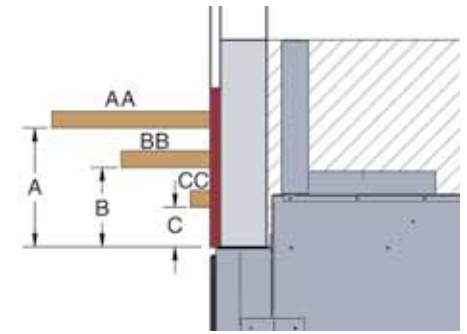

MINIMUM CLEARANCES TO COMBUSTIBLE MATERIAL

For reference only. Consult manual before installation.

WS54 SEE THRU					
A	Mantel clearance	9"	AA	Mantel Depth	12"
B	Mantel clearance	6"	BB	Mantel Depth	6 3/4"
C	Mantel clearance	3"	CC	Mantel Depth	1 1/2"
J	From top of fireplace opening to ceiling	24"			
K	From floor to top of fireplace opening	29 3/4"			
L	From side of fireplace opening to adjacent wall or mantel support	4"			
M	From top of hearth to bottom of fireplace opening	6"			
N	From floor to bottom of fireplace opening	12"			

WS54					
A	Mantel clearance	9"	AA	Mantel Depth	12"
B	Mantel clearance	6"	BB	Mantel Depth	6 3/4"
C	Mantel clearance	3"	CC	Mantel Depth	1 1/2"
J	From top of fireplace opening to ceiling	24"			
K	From floor to top of fireplace opening	29 3/4"			
L	From side of fireplace opening to adjacent wall or mantel support	4"			
M	From top of hearth to bottom of fireplace opening	6"			
N	From floor to bottom of fireplace opening	12"			

WS38					
A	Mantel clearance	9"	AA	Mantel Depth	12"
B	Mantel clearance	6"	BB	Mantel Depth	6 3/4"
C	Mantel clearance	3"	CC	Mantel Depth	1 1/2"
J	From top of fireplace opening to ceiling	24"			
K	From floor to top of fireplace opening	21 5/8"			
L	From side of fireplace opening to adjacent wall or mantel support	4"			
M	N/A	-			
N	From floor to bottom of fireplace opening	6"			

TC54					
A	Mantel clearance	17"	AA	Mantel Depth	12"
B	Mantel clearance	15"	BB	Mantel Depth	6"
C	Mantel clearance	12"	CC	Mantel Depth	1"
G	From top of fireplace opening to ceiling	24"			
H	From top of hearth to bottom of fireplace opening	43 5/8"			
I	From side of fireplace opening to adjacent wall or mantel support	4"			

TC42 / TC42 OUTDOOR					
A	Mantel clearance	9"	AA	Mantel Depth	12"
B	Mantel clearance	6"	BB	Mantel Depth	6 3/4"
C	Mantel clearance	3"	CC	Mantel Depth	1 1/2"
D	From top of fireplace opening to ceiling	24"			
E	From floor to top of fireplace opening	38 1/8"			
F	From side of fireplace opening to adjacent wall or mantel support	4"			

TC36, TC 36 ARCH					
A	Mantel clearance	9"	AA	Mantel Depth	12"
B	Mantel clearance	6"	BB	Mantel Depth	6 3/4"
C	Mantel clearance	3"	CC	Mantel Depth	1 1/2"
D	From top of fireplace opening to ceiling	24"			
E	From floor to top of fireplace opening	32 1/8"			
F	From side of fireplace opening to adjacent wall or mantel support	4"			

TC36 SEE THRU					
A	Mantel clearance	9"	AA	Mantel Depth	12"
B	Mantel clearance	6"	BB	Mantel Depth	6 3/4"
C	Mantel clearance	3"	CC	Mantel Depth	1 1/2"
D	From top of fireplace opening to ceiling	24"			
E	From floor to top of fireplace opening	32 1/8"			
F	From side of fireplace opening to adjacent wall or mantel support	2"			

TC30					
A	Mantel clearance	12"	AA	Mantel Depth	12"
B	Mantel clearance	9"	BB	Mantel Depth	6 3/4"
C	Mantel clearance	6"	CC	Mantel Depth	1 1/2"
D	From top of fireplace opening to ceiling	24"			
E	From floor to top of fireplace opening	28 1/4"			
F	From side of fireplace opening to adjacent wall or mantel support	4"