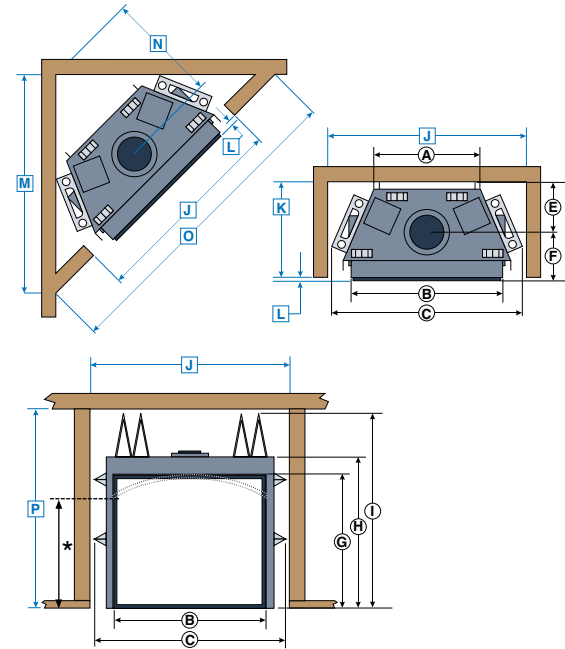

TC36

* see manual for TC36 Arch

APPLIANCE DIMENSIONS	A	25 3/4"	65.41 cm	
	B	38 1/8"	96.83 cm	
	C	47 1/8"	119.69 cm	
	D	24 5/8"	62.54 cm	
	E	12 3/4"	32.38 cm	
	F	11 7/8"	30.16 cm	
	G	32 3/8"	82.23 cm	
	H	36 1/8"	91.76 cm	
	I	48 1/8"	122.23 cm	
MINIMUM COMBUSTIBLE FRAMING (INC. SHEETROCK)	J	50 3/8"	127.95 cm	
	K	23 7/8"	60.64 cm	
	L	1/2-11/2"	1.27-3.8 cm	
	M	57 3/4"	146.68 cm	
	N	27 1/4"	69.21 cm	
	O	81 3/4"	207.64 cm	
	P	48 1/4"	122.55 cm	
	BTU INPUT		NG	LP
HIGH	47,000	47,000		
LOW	35,000	35,000		
EnerGuide	23.31%	23.31%