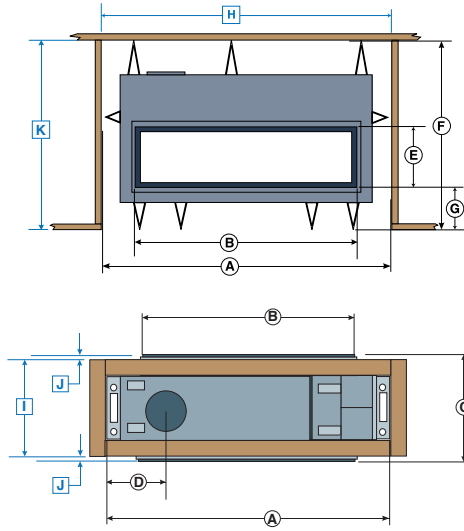

WS54 SEE THRU

APPLIANCE DIMENSIONS	A	74 7/8"	190.18 cm
	B	53 3/4"	136.52 cm
	C	19 7/8"	50.48 cm
	D	16 9/16"	42.06 cm
	E	18"	45.72 cm
	F	41 1/4"	104.77 cm
	G	12 1/16"	30.63 cm
MINIMUM COMBUSTIBLE FRAMING (INCLUDING SHEETROCK)	H	74 7/8"	190.18 cm
	I	20"	50.80 cm
	J	1/2-15/8"	1.27-4.12 cm
	K	54 5/16"	137.95 cm
	L		
	M		
	N		
	O		
P			
BTU INPUT		NG	LP
HIGH		61,000	61,000
LOW		39,000	39,000
EnerGuide		30.8%	30.8%