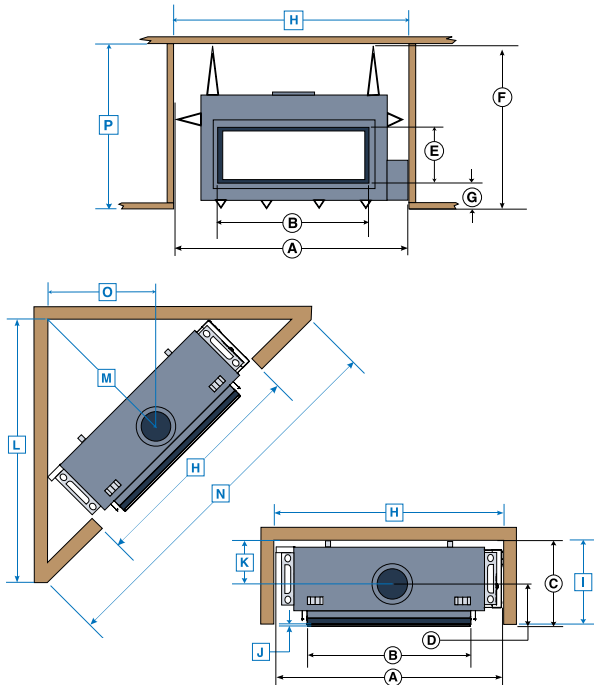

WS54 SEE THRU

APPLIANCE DIMENSIONS	A	74 7/8"	190.18 cm
	B	53 3/4"	136.52 cm
	C	19 7/8"	50.48 cm
	D	16 9/16"	42.06 cm
	E	18"	45.72 cm
	F	41 1/4"	104.77 cm
	G	12 1/16"	30.63 cm
MINIMUM COMBUSTIBLE FRAMING (INCLUDING SHEETROCK)	H	74 7/8"	190.18 cm
	I	20"	50.80 cm
	J	1/2-15/8"	1.27-4.12 cm
	K	54 5/16"	137.95 cm
	L		
	M		
	N		
	O		
P			
BTU INPUT		NG	LP
HIGH		61,000	61,000
LOW		39,000	39,000
EnerGuide		30.8%	30.8%

WS54

APPLIANCE DIMENSIONS	A	73 3/4"	187.32 cm
	B	54 1/8"	137.47 cm
	C	22 5/8"	57.48 cm
	D	11 1/2"	29.21 cm
	E	17 3/8"	44.13 cm
	F	55"	139.70 cm
	G	11 7/8"	30.16 cm
MINIMUM COMBUSTIBLE FRAMING (INCLUDING SHEETROCK)	H	74 1/4"	188.60 cm
	I	21 7/8"	55.56 cm
	J	1/2-15/8"	1.27-4.12 cm
	K	11 3/16"	28.41 cm
	L	81 5/8"	207.32 cm
	M	46 5/8"	118.42 cm
	N	115 3/8"	293.05 cm
	O	33 3/16"	84.29 cm
P	55 1/4"	140.34 cm	
BTU INPUT		NG	LP
HIGH		54,900	54,900
LOW		46,200	46,200
EnerGuide		26.72%	26.72%

WS38

APPLIANCE DIMENSIONS	A	61 1/2"	156.21 cm
	B	40"	101.60 cm
	C	22 5/8"	57.79 cm
	D	11 1/2"	29.21 cm
	E	16 1/8"	40.95 cm
	F	45"	114.30 cm
	G	5 3/4"	14.60 cm
MINIMUM COMBUSTIBLE FRAMING (INCLUDING SHEETROCK)	H	61 3/4"	156.84 cm
	I	21 7/8"	55.56 cm
	J	1/2-11/2"	1.27-3.8 cm
	K	11 1/8"	28.25 cm
	L	73 1/2"	186.69 cm
	M	41"	104.14 cm
	N	104"	264.16 cm
	O	29"	73.66 cm
P	45 1/8"	114.61 cm	
BTU INPUT		NG	LP
HIGH		47,000	47,000
LOW		35,000	35,000
EnerGuide		38.84%	38.84%