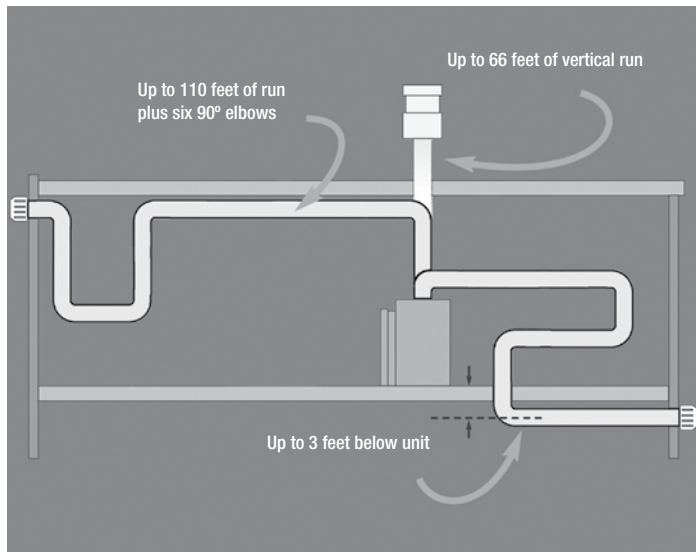

TOWN & COUNTRY VENT SYSTEMS

POWER VENTING