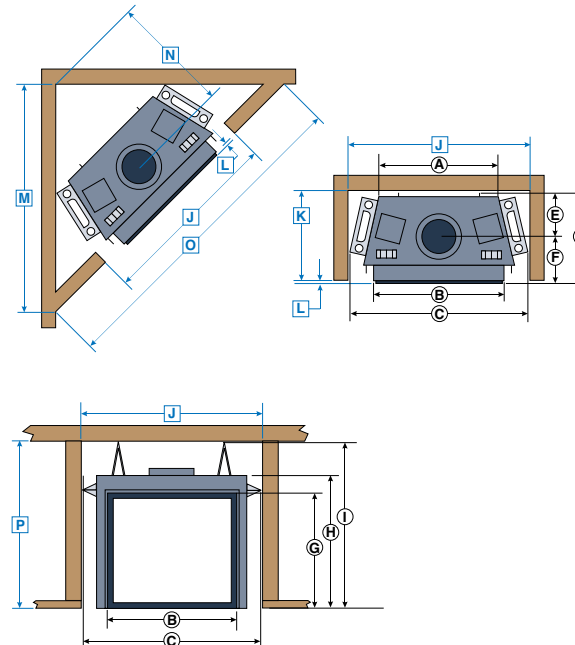

TC30

APPLIANCE DIMENSIONS	A	28 9/16"	72.55 cm	
	B	32 1/16"	81.43 cm	
	C	45 1/8"	114.62 cm	
	D	22 1/2"	57.15 cm	
	E	10 3/4"	27.31 cm	
	F	11 3/4"	29.84 cm	
	G	28 7/8"	73.34 cm	
	H	32"	81.28 cm	
	I	40 3/8"	102.55 cm	
MINIMUM COMBUSTIBLE FRAMING (INC. SHEETROCK)	J	47 1/2"	120.65 cm	
	K	21 3/4"	55.25 cm	
	L	1/2-11/2"	1.27-3.8 cm	
	M	57 11/16"	146.52 cm	
	N	29 1/2"	74.93 cm	
	O	81 1/2"	207.01 cm	
	P	40 1/2"	102.87 cm	
	BTU INPUT		NG	LP
HIGH	35,000	35,000		
LOW	27,000	27,000		
EnerGuide	36.09%	36.09%