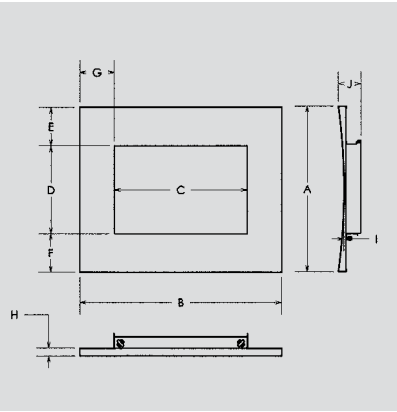

**DESIGNER CLEAN VIEW
CIRCULATING KIT (CVCK)**
Corner Framing Dimensions (inches)

	ZDVRB3622	MQRB4236
A	56"	63 ¹³ / ₁₆ "
B	38 ⁷ / ₁₆ "	42 ⁷ / ₁₆ "
C	38 ¹ / ₁₆ "	42 ³ / ₁₆ "
D	8 ³ / ₄ "	10 ¹¹ / ₁₆ "
E	39 ⁵ / ₈ "	45 ¹ / ₈ "
F	11"	13 ³ / ₄ "
G	15 ⁵ / ₈ "	19 ¹ / ₂ "
H	28"	31 ⁷ / ₈ "

Top Flue Model	Width	Height
ZDVRB3622	29 ³ / ₄ "	16 ¹ / ₈ "
MQRB4236	33 ³ / ₈ "	20 ³ / ₈ "

VIEWING AREA

Top Flue Model	Height		Front Width		Depth	
	Actual	Framing	Actual	Framing	Actual	Framing
ZDVRB3622	33 ³ / ₄ "	36 ³ / ₄ "	38 ¹ / ₁₆ "	38 ⁷ / ₁₆ "	18 ¹¹ / ₁₆ "	17 ³ / ₄ "
MQRB4236	36 ¹³ / ₁₆ "	43"	42 ¹ / ₁₆ "	42 ⁷ / ₁₆ "	18 ¹⁵ / ₁₆ "	19 ¹ / ₂ "