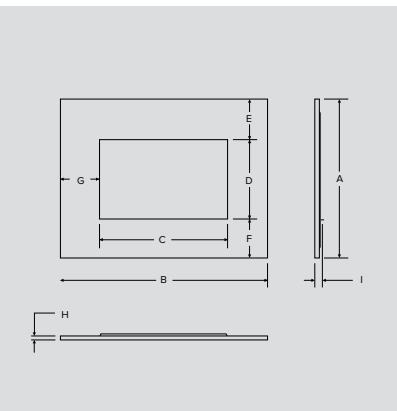

**DESIGNER CLEAN VIEW
CIRCULATING KIT (CVCK)**
Corner Framing Dimensions (inches)

	ZDVRB3622	MQRB4236
A	56"	63 ¹³ / ₁₆ "
B	38 ⁷ / ₁₆ "	42 ⁷ / ₁₆ "
C	38 ¹ / ₁₆ "	42 ³ / ₁₆ "
D	8 ³ / ₄ "	10 ¹¹ / ₁₆ "
E	39 ⁵ / ₈ "	45 ¹ / ₈ "
F	11"	13 ³ / ₄ "
G	15 ⁵ / ₈ "	19 ¹ / ₂ "
H	28"	31 ⁷ / ₈ "

Top Flue Model	Width	Height
ZDVRB3622	29 ³ / ₄ "	16 ¹ / ₈ "
MQRB4236	33 ³ / ₈ "	20 ³ / ₈ "

VIEWING AREA

Top Flue Model	Height		Front Width		Depth	
	Actual	Framing	Actual	Framing	Actual	Framing
ZDVRB3622	33 ³ / ₄ "	36 ³ / ₄ "	38 ¹ / ₁₆ "	38 ⁷ / ₁₆ "	18 ¹¹ / ₁₆ "	17 ³ / ₄ "
MQRB4236	36 ¹³ / ₁₆ "	43"	42 ¹ / ₁₆ "	42 ⁷ / ₁₆ "	18 ¹⁵ / ₁₆ "	19 ¹ / ₂ "