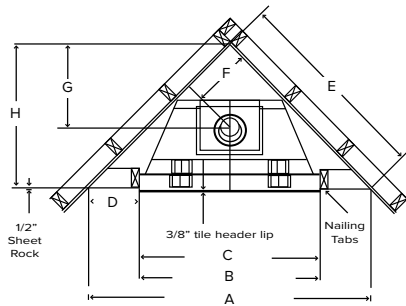

**DESIGNER CLEAN VIEW
CIRCULATING KIT (CVCK)**
Corner Framing Dimensions (inches)

	ZDVRB3622	MQRB4236
A	56"	63 ¹³ / ₁₆ "
B	38 ⁷ / ₁₆ "	42 ⁷ / ₁₆ "
C	38 ¹ / ₁₆ "	42 ³ / ₁₆ "
D	8 ³ / ₄ "	10 ¹¹ / ₁₆ "
E	39 ⁵ / ₈ "	45 ¹ / ₈ "
F	11"	13 ³ / ₄ "
G	15 ⁵ / ₈ "	19 ¹ / ₂ "
H	28"	31 ⁷ / ₈ "