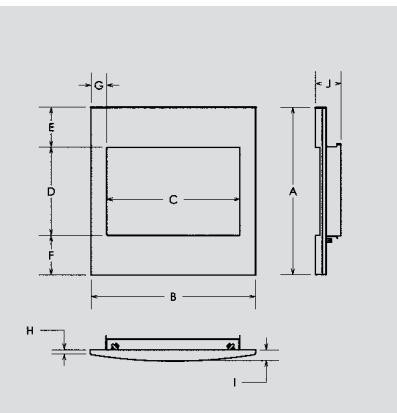

**DESIGNER CLEAN VIEW
CIRCULATING KIT (CVCK)**
Corner Framing Dimensions (inches)

	ZDVRB3622	MQRB4236
A	56"	63 ¹³ / ₁₆ "
B	38 ⁷ / ₁₆ "	42 ⁷ / ₁₆ "
C	38 ¹ / ₁₆ "	42 ³ / ₁₆ "
D	8 ³ / ₄ "	10 ¹¹ / ₁₆ "
E	39 ⁵ / ₈ "	45 ¹ / ₈ "
F	11"	13 ³ / ₄ "
G	15 ⁵ / ₈ "	19 ¹ / ₂ "
H	28"	31 ⁷ / ₈ "

Top Flue Model	Width	Height
ZDVRB3622	29 ³ / ₄ "	16 ¹ / ₈ "
MQRB4236	33 ³ / ₈ "	20 ³ / ₈ "

VIEWING AREA

Top Flue Model	Height		Front Width		Depth	
	Actual	Framing	Actual	Framing	Actual	Framing
ZDVRB3622	33 ³ / ₄ "	36 ³ / ₄ "	38 ¹ / ₁₆ "	38 ⁷ / ₁₆ "	18 ¹¹ / ₁₆ "	17 ³ / ₄ "
MQRB4236	36 ¹³ / ₁₆ "	43"	42 ¹ / ₁₆ "	42 ⁷ / ₁₆ "	18 ¹⁵ / ₁₆ "	19 ¹ / ₂ "